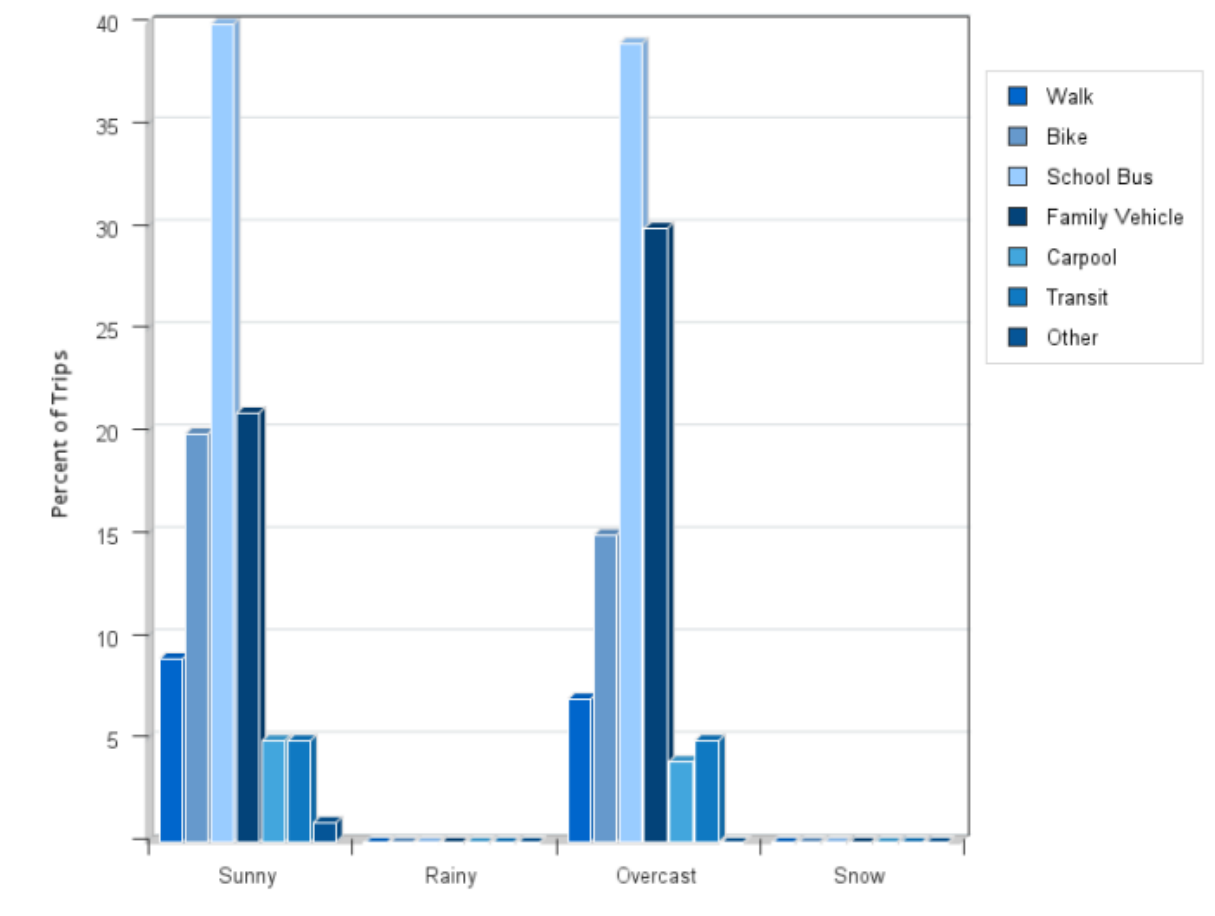

Travel Mode by Weather Conditions

Travel Mode by Weather Condition

Weather Condition	Number of Trips	Walk	Bike	School Bus	Family Vehicle	Carpool	Transit	Other
Sunny	1864	9%	20%	40%	21%	5%	5%	0.6%
Rainy	0	0%	0%	0%	0%	0%	0%	0%
Overcast	460	7%	15%	39%	30%	4%	5%	0.4%
Snow	0	0%	0%	0%	0%	0%	0%	0%

Percentages may not total 100% due to rounding.