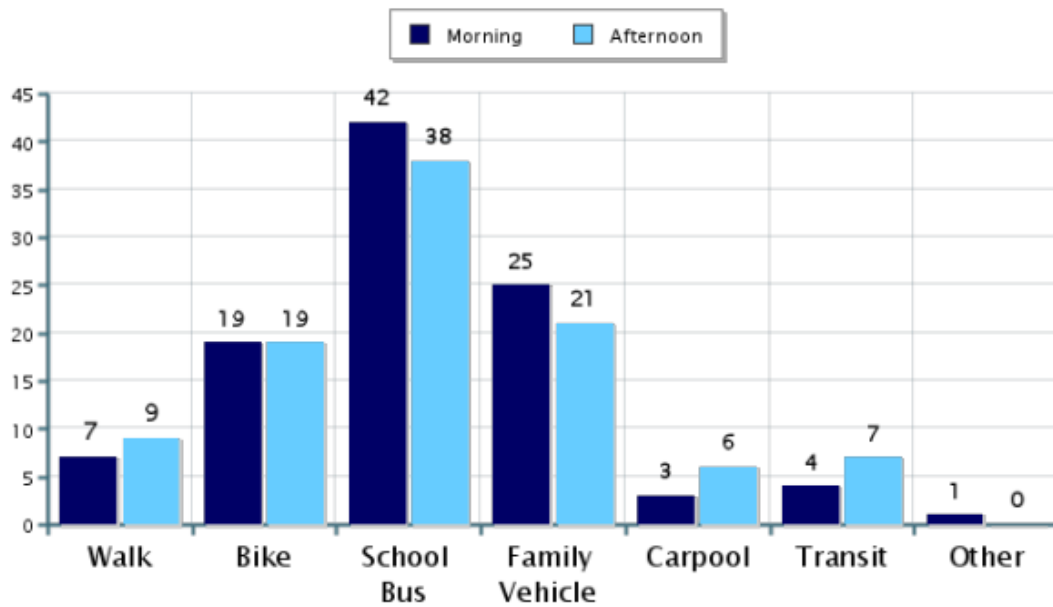

## Morning and Afternoon Travel Mode Comparison

## Morning and Afternoon Travel Mode Comparison

	Number of Trips	Walk	Bike	School Bus	Family Vehicle	Carpool	Transit	Other
Morning	1199	7%	19%	42%	25%	3%	4%	0.7%
Afternoon	1219	9%	19%	38%	21%	6%	7%	0.4%