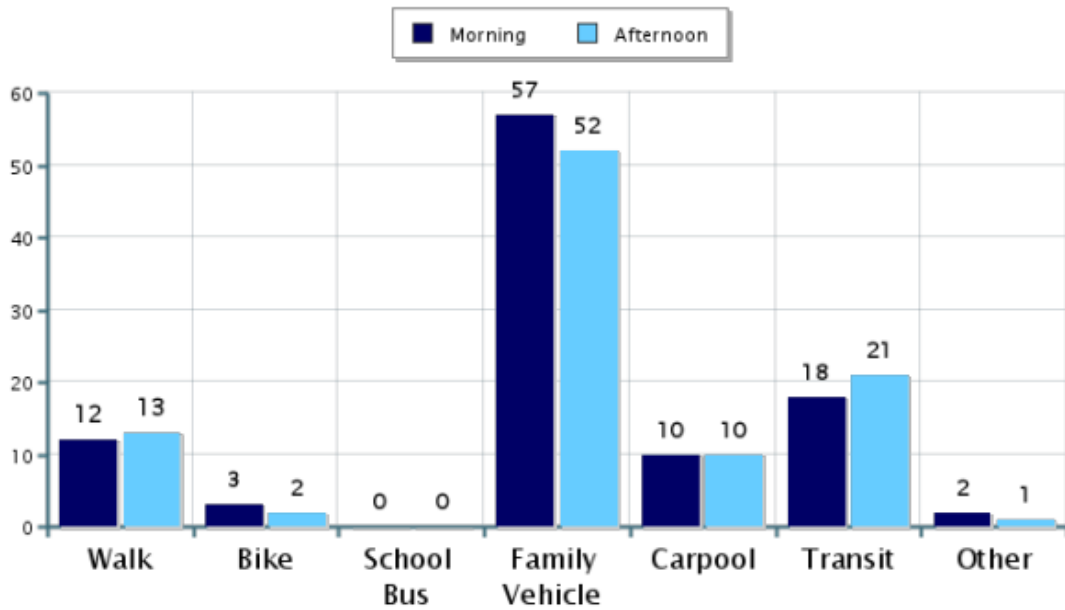

Student Travel Tally Report:

School Name: San Rafael High

Month and Year Collected: September 2023

Number of

Classrooms Included in Report: 54

Number of Students: 1390

This report contains information from your school's classrooms about students' trip to and from school. The data used in this report were collected using the in-class Student Travel Tally questionnaire from the National Center for Safe Routes to School.

Morning and Afternoon Travel Mode Comparison

Morning and Afternoon Travel Mode Comparison

	Number of Trips	Walk	Bike	School Bus	Family Vehicle	Carpool	Transit	Other
Morning	2616	12%	3%	0%	57%	10%	18%	2%
Afternoon	2516	13%	2%	0%	52%	10%	21%	1%

Percentages may not total 100% due to rounding.

Travel Mode by Weather Conditions

Travel Mode by Weather Condition

Weather Condition	Number of Trips	Walk	Bike	School Bus	Family Vehicle	Carpool	Transit	Other
Sunny	4259	12%	3%	0%	54%	10%	20%	1%
Rainy	54	9%	0%	0%	52%	22%	17%	0%
Overcast	587	13%	2%	0%	56%	10%	16%	4%
Snow	0	0%	0%	0%	0%	0%	0%	0%