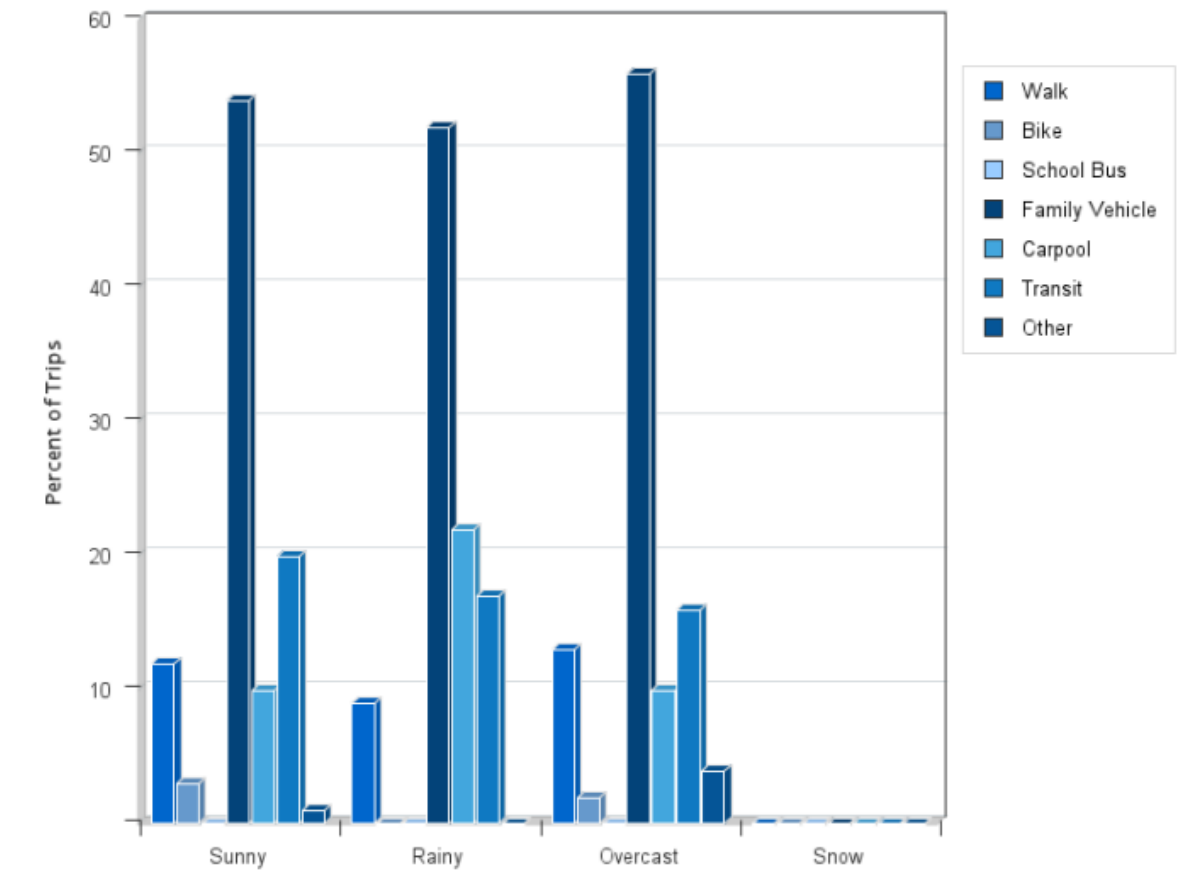

Morning and Afternoon Travel Mode Comparison

Morning and Afternoon Travel Mode Comparison

	Number of Trips	Walk	Bike	School Bus	Family Vehicle	Carpool	Transit	Other
Morning	2616	12%	3%	0%	57%	10%	18%	2%
Afternoon	2516	13%	2%	0%	52%	10%	21%	1%

Percentages may not total 100% due to rounding.

Travel Mode by Weather Conditions

Travel Mode by Weather Condition

Weather Condition	Number of Trips	Walk	Bike	School Bus	Family Vehicle	Carpool	Transit	Other
Sunny	4259	12%	3%	0%	54%	10%	20%	1%
Rainy	54	9%	0%	0%	52%	22%	17%	0%
Overcast	587	13%	2%	0%	56%	10%	16%	4%
Snow	0	0%	0%	0%	0%	0%	0%	0%