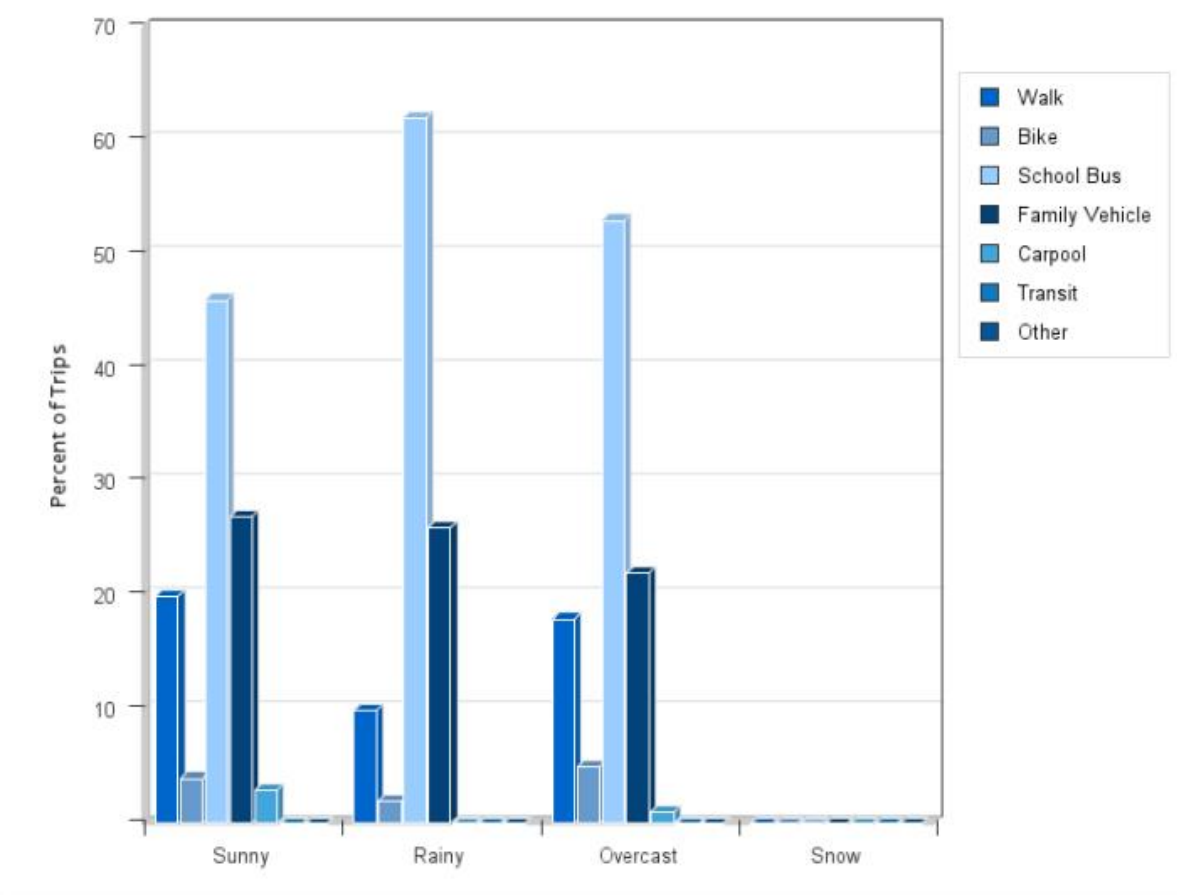

Travel Mode by Weather Conditions

Travel Mode by Weather Condition

Weather Condition	Number of Trips	Walk	Bike	School Bus	Family Vehicle	Carpool	Transit	Other
Sunny	2394	20%	4%	46%	27%	3%	0.0%	0%
Rainy	58	10%	2%	62%	26%	0%	0%	0%
Overcast	281	18%	5%	53%	22%	1%	0%	0%
Snow	0	0%	0%	0%	0%	0%	0%	0%