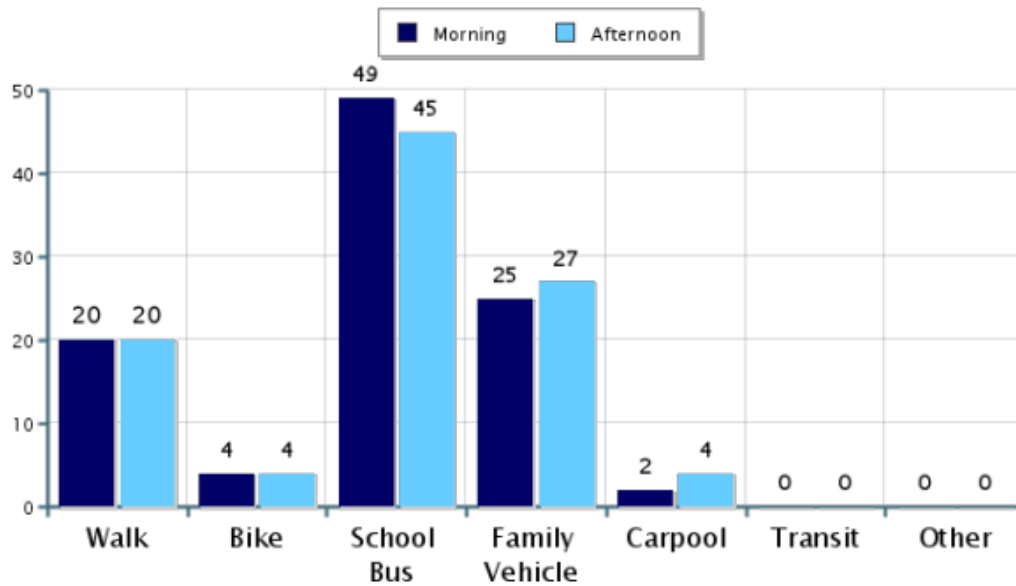

Student Travel Tally Report:

School Name: San Dominico

Month and Year Collected: September 2023

Number of

Classrooms Included in Report: 38

Number of Students: 700

Morning and Afternoon Travel Mode Comparison

Morning and Afternoon Travel Mode Comparison

	Number of Trips	Walk	Bike	School Bus	Family Vehicle	Carpool	Transit	Other
Morning	1411	20%	4%	49%	25%	2%	0.1%	0%
Afternoon	1390	20%	4%	45%	27%	4%	0%	0%

Percentages may not total 100% due to rounding.

Travel Mode by Weather Conditions

Travel Mode by Weather Condition

Weather Condition	Number of Trips	Walk	Bike	School Bus	Family Vehicle	Carpool	Transit	Other
Sunny	2394	20%	4%	46%	27%	3%	0.0%	0%
Rainy	58	10%	2%	62%	26%	0%	0%	0%
Overcast	281	18%	5%	53%	22%	1%	0%	0%
Snow	0	0%	0%	0%	0%	0%	0%	0%