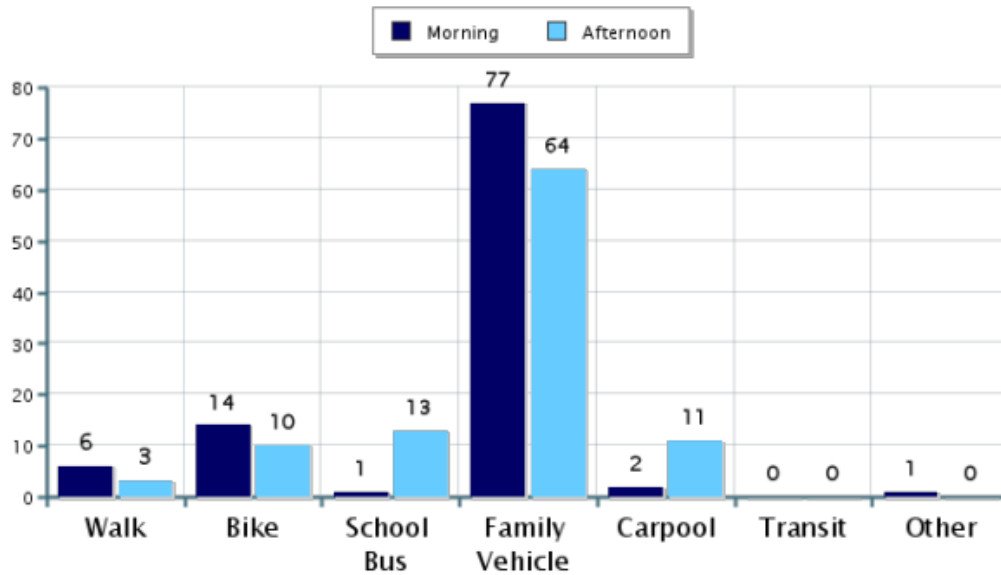

Student Travel Tally Report:

School Name: Ross Valley Charger

Month and Year Collected: September 2023

Number of

Classrooms Included in Report: 3

Number of Students: 210

Morning and Afternoon Travel Mode Comparison

Morning and Afternoon Travel Mode Comparison

	Number of Trips	Walk	Bike	School Bus	Family Vehicle	Carpool	Transit	Other
Morning	190	6%	14%	0.5%	77%	2%	0%	0.5%
Afternoon	192	3%	10%	13%	64%	11%	0%	0%

Percentages may not total 100% due to rounding.