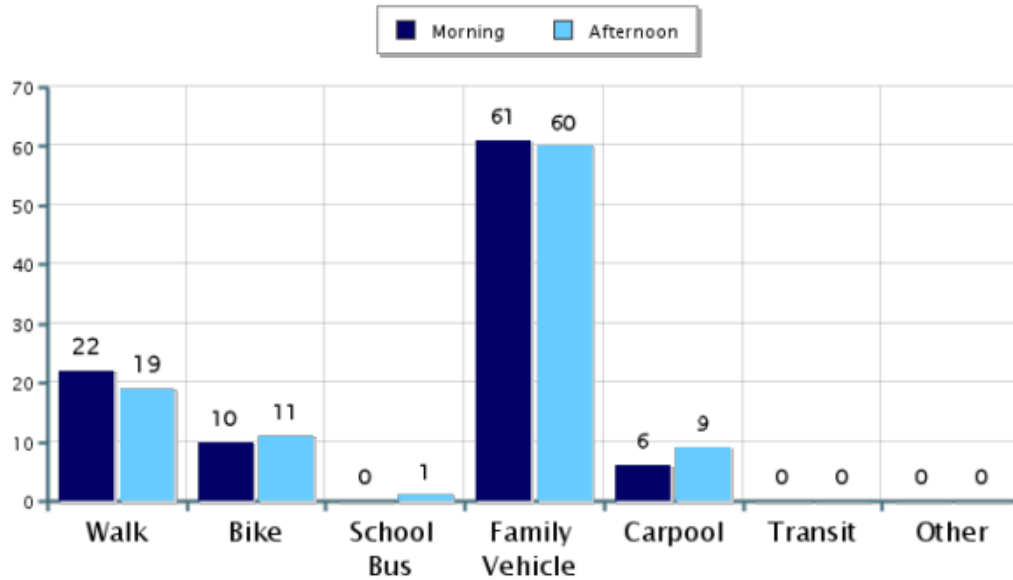

Student Travel Tally Report:

School Name: Pleasant Valley

Month and Year Collected: September 2023

Number of

Classrooms Included in Report: 32

Number of Students: 366

This report contains information from your school's classrooms about students' trip to and from school. The data used in this report were collected using the in-class Student Travel Tally questionnaire from the National Center for Safe Routes to School.

Morning and Afternoon Travel Mode Comparison

Morning and Afternoon Travel Mode Comparison

	Number of Trips	Walk	Bike	School Bus	Family Vehicle	Carpool	Transit	Other
Morning	1038	22%	10%	0%	61%	6%	0.2%	0.3%
Afternoon	884	19%	11%	0.9%	60%	9%	0.2%	0.2%

Percentages may not total 100% due to rounding.

Travel Mode by Weather Conditions

Travel Mode by Weather Condition

Weather Condition	Number of Trips	Walk	Bike	School Bus	Family Vehicle	Carpool	Transit	Other
Sunny	1508	22%	11%	0.5%	59%	7%	0.1%	0.3%
Rainy	0	0%	0%	0%	0%	0%	0%	0%
Overcast	414	18%	9%	0%	64%	8%	0.5%	0%
Snow	0	0%	0%	0%	0%	0%	0%	0%