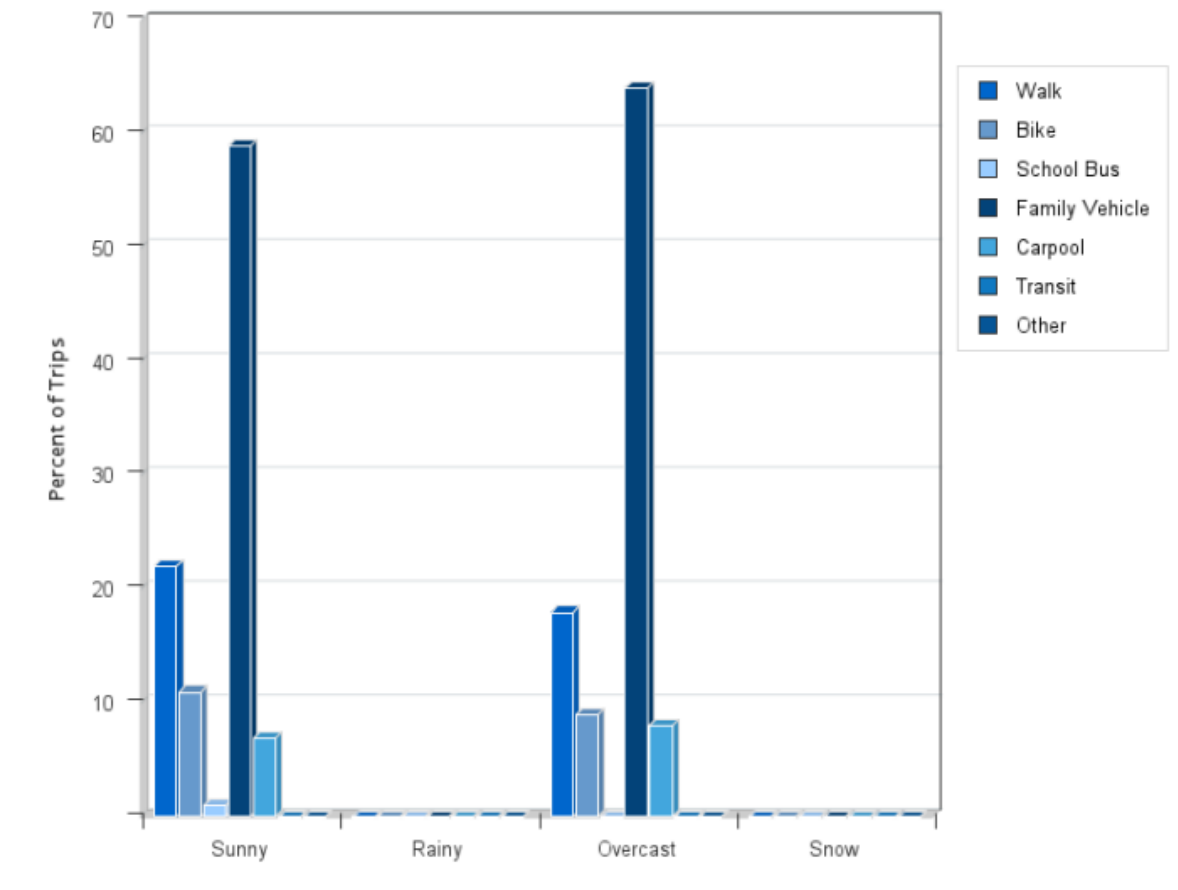

Morning and Afternoon Travel Mode Comparison

Morning and Afternoon Travel Mode Comparison

	Number of Trips	Walk	Bike	School Bus	Family Vehicle	Carpool	Transit	Other
Morning	1038	22%	10%	0%	61%	6%	0.2%	0.3%
Afternoon	884	19%	11%	0.9%	60%	9%	0.2%	0.2%

Percentages may not total 100% due to rounding.

Travel Mode by Weather Conditions

Travel Mode by Weather Condition

Weather Condition	Number of Trips	Walk	Bike	School Bus	Family Vehicle	Carpool	Transit	Other
Sunny	1508	22%	11%	0.5%	59%	7%	0.1%	0.3%
Rainy	0	0%	0%	0%	0%	0%	0%	0%
Overcast	414	18%	9%	0%	64%	8%	0.5%	0%
Snow	0	0%	0%	0%	0%	0%	0%	0%