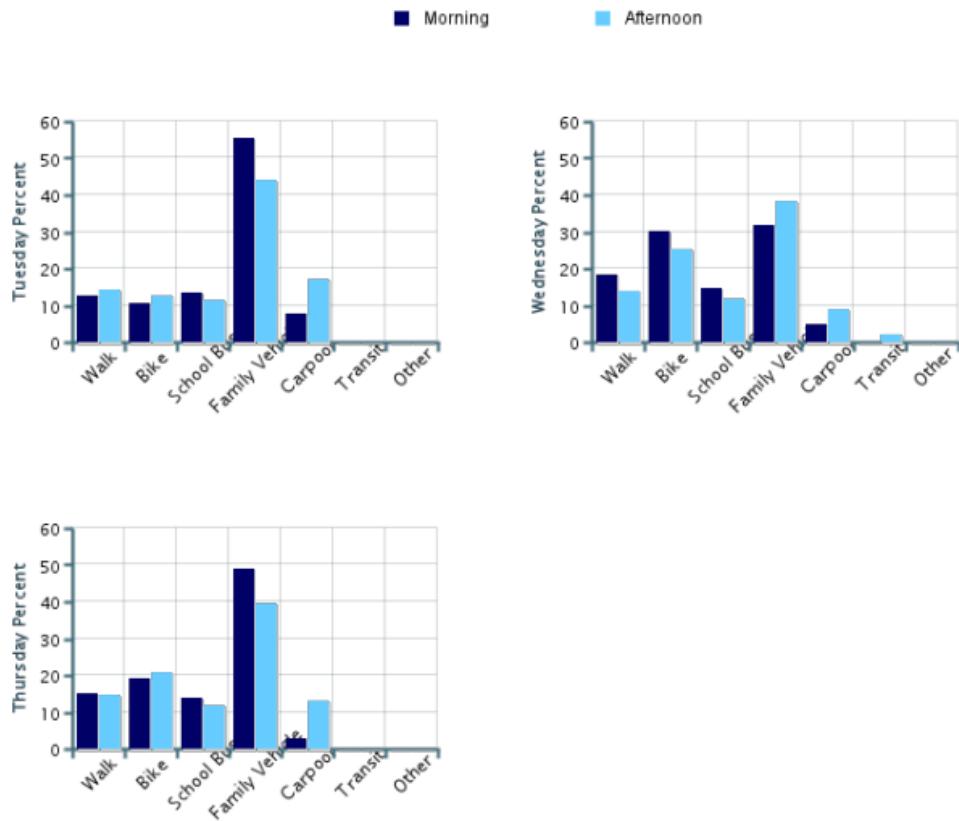

Morning and Afternoon Travel Mode Comparison

Morning and Afternoon Travel Mode Comparison

	Number of Trips	Walk	Bike	School Bus	Family Vehicle	Carpool	Transit	Other
Morning	306	15%	20%	14%	45%	5%	0%	0%
Afternoon	307	14%	20%	12%	41%	13%	0.7%	0%

Percentages may not total 100% due to rounding.

Morning and Afternoon Travel Mode Comparison by Day

Morning and Afternoon Travel Mode Comparison by Day

	Number of Trips	Walk	Bike	School Bus	Family Vehicle	Carpool	Transit	Other
Tuesday AM	103	13%	11%	14%	55%	8%	0%	0%
Tuesday PM	104	14%	13%	12%	44%	17%	0%	0%
Wednesday AM	103	18%	30%	15%	32%	5%	0%	0%
Wednesday PM	102	14%	25%	12%	38%	9%	2%	0%
Thursday AM	100	15%	19%	14%	49%	3%	0%	0%
Thursday PM	101	15%	21%	12%	40%	13%	0%	0%

Percentages may not total 100% due to rounding.