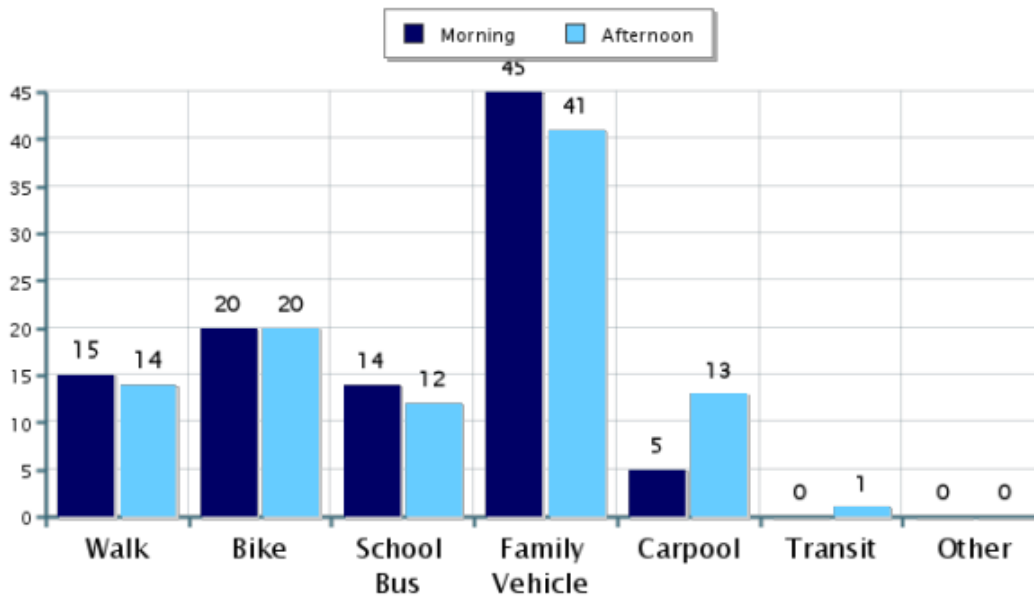

Student Travel Tally Report:

School Name: Hidden Valley

Month and Year Collected: September 2023

Number of

Classrooms Included in Report: 7

Number of Students: 285

This report contains information from your school's classrooms about students' trip to and from school. The data used in this report were collected using the in-class Student Travel Tally questionnaire from the National Center for Safe Routes to School.

Morning and Afternoon Travel Mode Comparison

Morning and Afternoon Travel Mode Comparison

	Number of Trips	Walk	Bike	School Bus	Family Vehicle	Carpool	Transit	Other
Morning	306	15%	20%	14%	45%	5%	0%	0%
Afternoon	307	14%	20%	12%	41%	13%	0.7%	0%

Percentages may not total 100% due to rounding.

Morning and Afternoon Travel Mode Comparison by Day

Morning and Afternoon Travel Mode Comparison by Day

	Number of Trips	Walk	Bike	School Bus	Family Vehicle	Carpool	Transit	Other
Tuesday AM	103	13%	11%	14%	55%	8%	0%	0%
Tuesday PM	104	14%	13%	12%	44%	17%	0%	0%
Wednesday AM	103	18%	30%	15%	32%	5%	0%	0%
Wednesday PM	102	14%	25%	12%	38%	9%	2%	0%
Thursday AM	100	15%	19%	14%	49%	3%	0%	0%
Thursday PM	101	15%	21%	12%	40%	13%	0%	0%