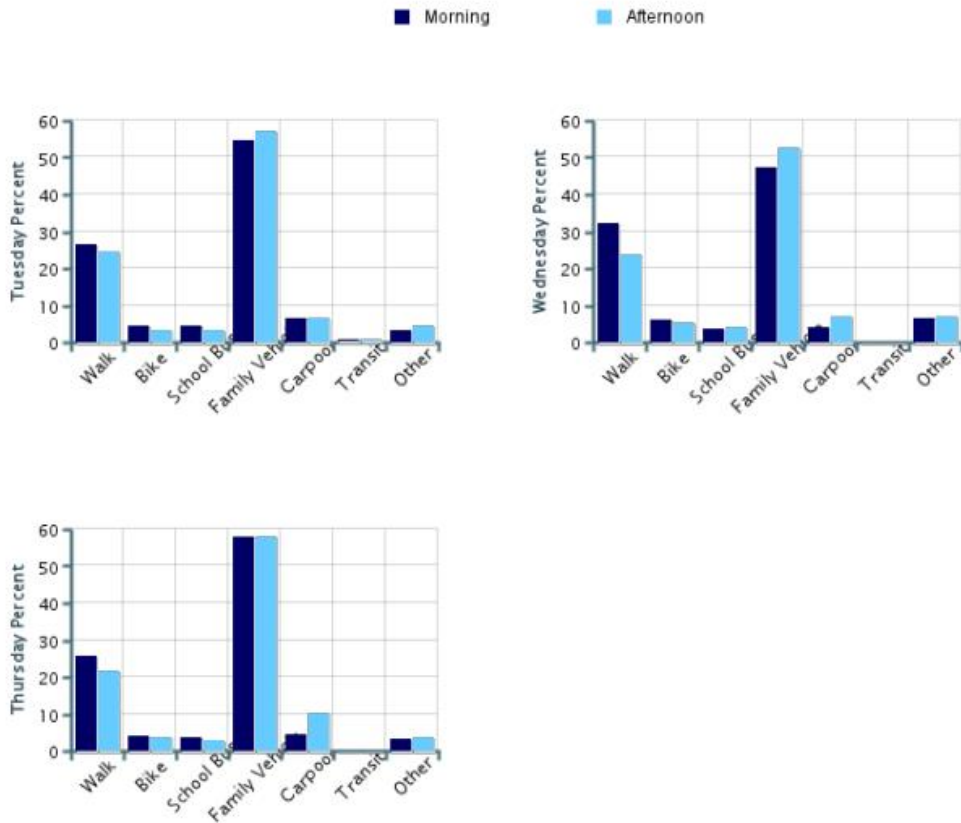

Student Travel Tally Report:

School Name: Coleman

Month and Year Collected: September 2023

Number of

Classrooms Included in Report: 23

Number of Students: 367

This report contains information from your school's classrooms about students' trip to and from school. The data used in this report were collected using the in-class Student Travel Tally questionnaire from the National Center for Safe Routes to School.

Morning and Afternoon Travel Mode Comparison

Morning and Afternoon Travel Mode Comparison

| | Number of Trips | Walk | Bike | School Bus | Family Vehicle | Carpool | Transit | Other |
|-----------|-----------------|------|------|------------|----------------|---------|---------|-------|
| Morning | 846 | 28% | 5% | 4% | 53% | 5% | 0.1% | 4% |
| Afternoon | 839 | 23% | 4% | 3% | 56% | 8% | 0.1% | 5% |

Percentages may not total 100% due to rounding.

Morning and Afternoon Travel Mode Comparison by Day

Morning and Afternoon Travel Mode Comparison by Day

| | Number of Trips | Walk | Bike | School Bus | Family Vehicle | Carpool | Transit | Other |
|--------------|-----------------|------|------|------------|----------------|---------|---------|-------|
| Tuesday AM | 299 | 26% | 4% | 5% | 55% | 6% | 0.3% | 3% |
| Tuesday PM | 299 | 24% | 3% | 3% | 57% | 7% | 0.3% | 5% |
| Wednesday AM | 287 | 32% | 6% | 4% | 47% | 4% | 0% | 7% |
| Wednesday PM | 282 | 24% | 5% | 4% | 53% | 7% | 0% | 7% |
| Thursday AM | 260 | 26% | 4% | 4% | 58% | 5% | 0% | 3% |
| Thursday PM | 258 | 22% | 4% | 3% | 58% | 10% | 0% | 3% |