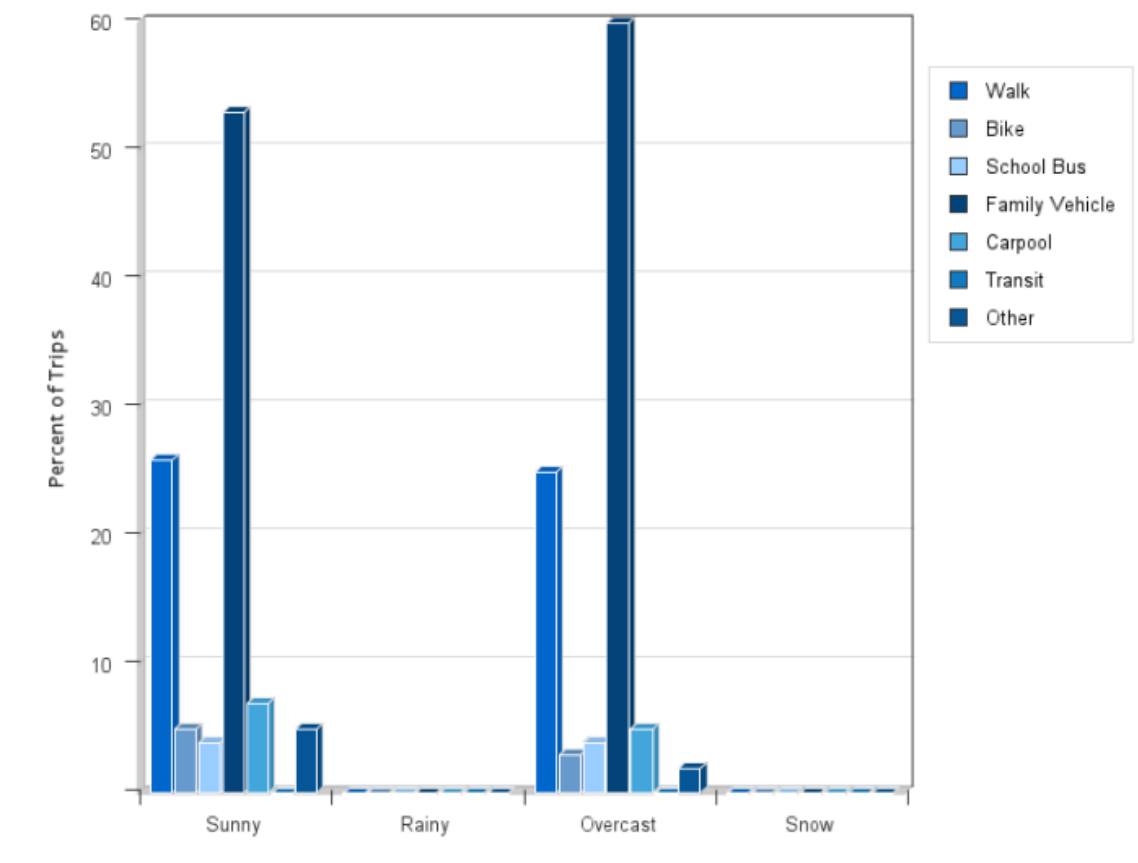

Travel Mode by Weather Conditions

Travel Mode by Weather Condition

Weather Condition	Number of Trips	Walk	Bike	School Bus	Family Vehicle	Carpool	Transit	Other
Sunny	1276	26%	5%	4%	53%	7%	0.1%	5%
Rainy	0	0%	0%	0%	0%	0%	0%	0%
Overcast	409	25%	3%	4%	60%	5%	0.2%	2%
Snow	0	0%	0%	0%	0%	0%	0%	0%

Percentages may not total 100% due to rounding.