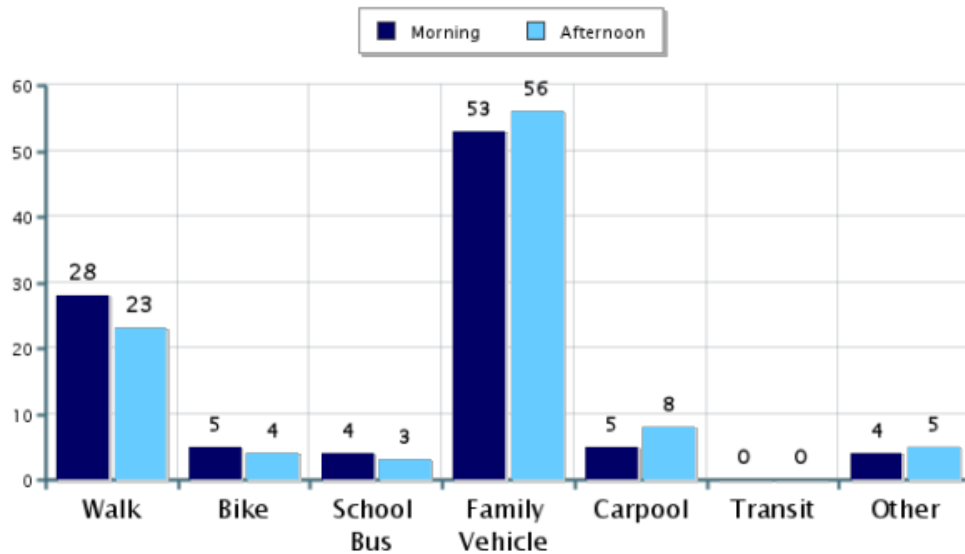

Student Travel Tally Report:

School Name: Coleman

Month and Year Collected: September 2023

Number of

Classrooms Included in Report: 23

Number of Students: 367

This report contains information from your school's classrooms about students' trip to and from school. The data used in this report were collected using the in-class Student Travel Tally questionnaire from the National Center for Safe Routes to School.

Morning and Afternoon Travel Mode Comparison

Morning and Afternoon Travel Mode Comparison

| | Number of Trips | Walk | Bike | School Bus | Family Vehicle | Carpool | Transit | Other |
|-----------|-----------------|------|------|------------|----------------|---------|---------|-------|
| Morning | 846 | 28% | 5% | 4% | 53% | 5% | 0.1% | 4% |
| Afternoon | 839 | 23% | 4% | 3% | 56% | 8% | 0.1% | 5% |

Percentages may not total 100% due to rounding.

Morning and Afternoon Travel Mode Comparison by Day

Morning and Afternoon Travel Mode Comparison by Day

| | Number of Trips | Walk | Bike | School Bus | Family Vehicle | Carpool | Transit | Other |
|--------------|-----------------|------|------|------------|----------------|---------|---------|-------|
| Tuesday AM | 299 | 26% | 4% | 5% | 55% | 6% | 0.3% | 3% |
| Tuesday PM | 299 | 24% | 3% | 3% | 57% | 7% | 0.3% | 5% |
| Wednesday AM | 287 | 32% | 6% | 4% | 47% | 4% | 0% | 7% |
| Wednesday PM | 282 | 24% | 5% | 4% | 53% | 7% | 0% | 7% |
| Thursday AM | 260 | 26% | 4% | 4% | 58% | 5% | 0% | 3% |
| Thursday PM | 258 | 22% | 4% | 3% | 58% | 10% | 0% | 3% |