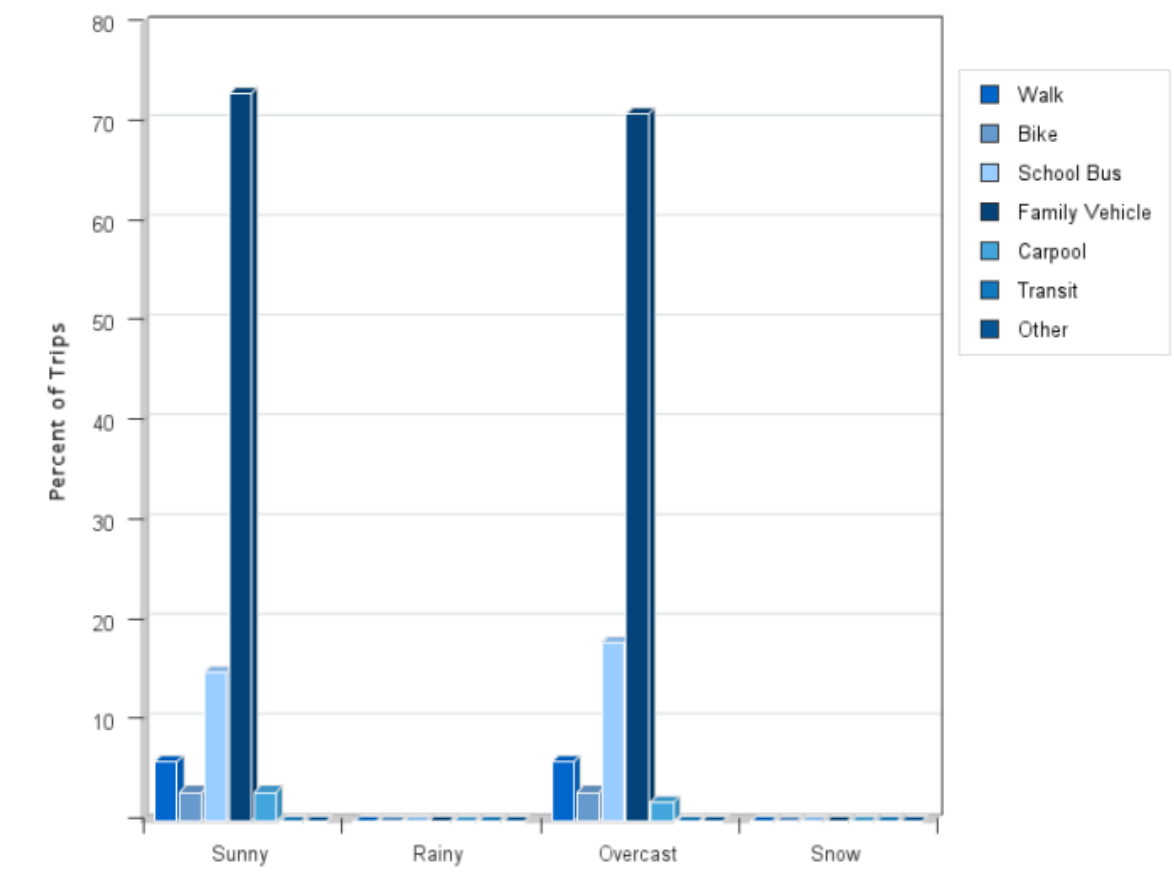

Morning and Afternoon Travel Mode Comparison

Morning and Afternoon Travel Mode Comparison

	Number of Trips	Walk	Bike	School Bus	Family Vehicle	Carpool	Transit	Other
Morning	154	8%	4%	18%	69%	1%	0%	0%
Afternoon	151	4%	2%	15%	75%	4%	0%	0%

Percentages may not total 100% due to rounding.

Travel Mode by Weather Conditions

Travel Mode by Weather Condition

Weather Condition	Number of Trips	Walk	Bike	School Bus	Family Vehicle	Carpool	Transit	Other
Sunny	173	6%	3%	15%	73%	3%	0%	0%
Rainy	0	0%	0%	0%	0%	0%	0%	0%
Overcast	132	6%	3%	18%	71%	2%	0%	0%
Snow	0	0%	0%	0%	0%	0%	0%	0%