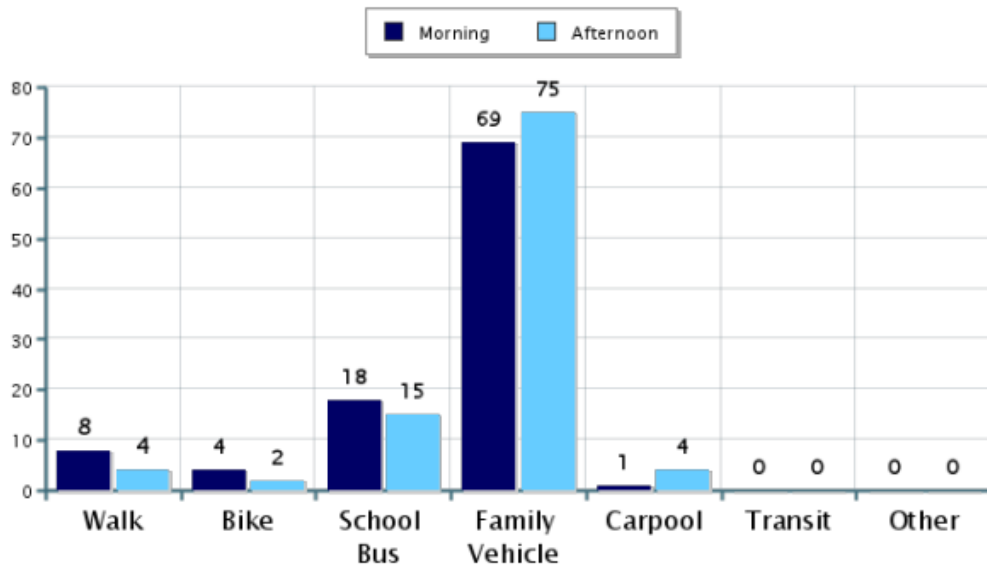

Student Travel Tally Report:

School Name: Bodega Elementary School

Month and Year Collected: September 2023

Number of Classrooms Included in Report: 4

Number of Students: 43

This report contains information from your school's classrooms about students' trip to and from school. The data used in this report were collected using the in-class Student Travel Tally questionnaire from the National Center for Safe Routes to School.

Morning and Afternoon Travel Mode Comparison

Morning and Afternoon Travel Mode Comparison

	Number of Trips	Walk	Bike	School Bus	Family Vehicle	Carpool	Transit	Other
Morning	154	8%	4%	18%	69%	1%	0%	0%
Afternoon	151	4%	2%	15%	75%	4%	0%	0%

Percentages may not total 100% due to rounding.

Travel Mode by Weather Conditions

Travel Mode by Weather Condition

Weather Condition	Number of Trips	Walk	Bike	School Bus	Family Vehicle	Carpool	Transit	Other
Sunny	173	6%	3%	15%	73%	3%	0%	0%
Rainy	0	0%	0%	0%	0%	0%	0%	0%
Overcast	132	6%	3%	18%	71%	2%	0%	0%
Snow	0	0%	0%	0%	0%	0%	0%	0%