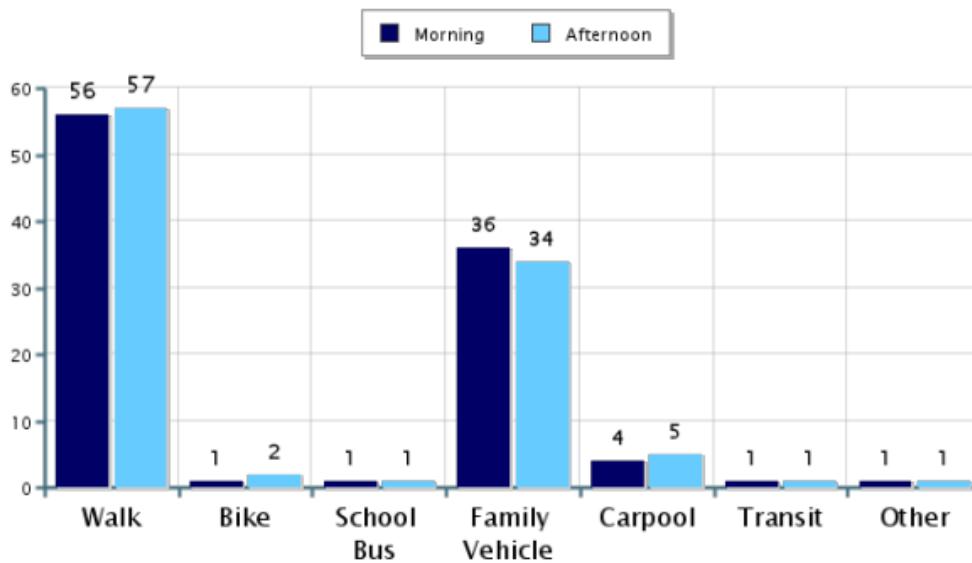

Student Travel Tally Report:

School Name: Bahia Vista

Month and Year Collected: September 2023

Number of Classrooms Included in Report: 32

Number of Students: 539

Morning and Afternoon Travel Mode Comparison

Morning and Afternoon Travel Mode Comparison

	Number of Trips	Walk	Bike	School Bus	Family Vehicle	Carpool	Transit	Other
Morning	1148	56%	1%	0.5%	36%	4%	0.5%	0.8%
Afternoon	1030	57%	2%	0.6%	34%	5%	0.6%	1%

Percentages may not total 100% due to rounding.

Travel Mode by Weather Conditions

Travel Mode by Weather Condition

Weather Condition	Number of Trips	Walk	Bike	School Bus	Family Vehicle	Carpool	Transit	Other
Sunny	1142	55%	1%	0.7%	35%	6%	0.5%	1.0%
Rainy	0	0%	0%	0%	0%	0%	0%	0%
Overcast	1036	58%	2%	0.4%	35%	4%	0.6%	0.9%
Snow	0	0%	0%	0%	0%	0%	0%	0%