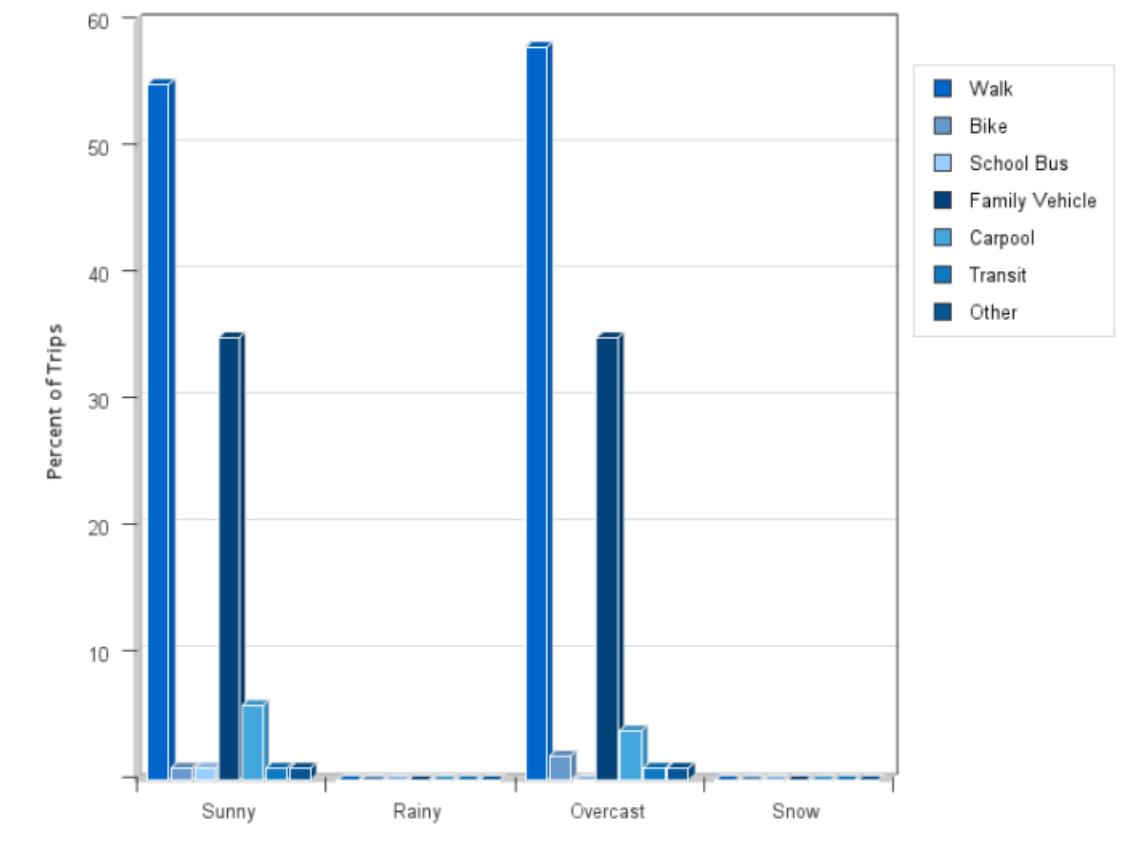

Travel Mode by Weather Conditions

Travel Mode by Weather Condition

Weather Condition	Number of Trips	Walk	Bike	School Bus	Family Vehicle	Carpool	Transit	Other
Sunny	1142	55%	1%	0.7%	35%	6%	0.5%	1.0%
Rainy	0	0%	0%	0%	0%	0%	0%	0%
Overcast	1036	58%	2%	0.4%	35%	4%	0.6%	0.9%
Snow	0	0%	0%	0%	0%	0%	0%	0%

Percentages may not total 100% due to rounding.