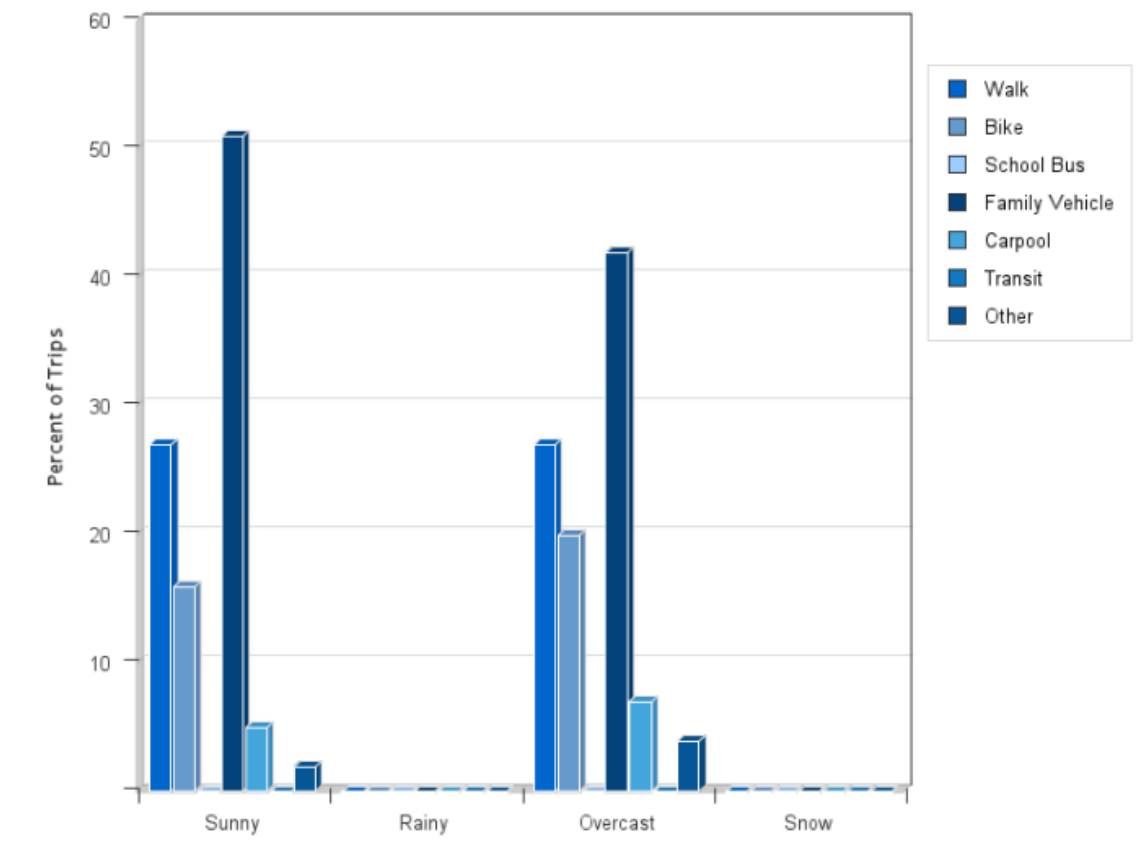

Travel Mode by Weather Conditions

Travel Mode by Weather Condition

Weather Condition	Number of Trips	Walk	Bike	School Bus	Family Vehicle	Carpool	Transit	Other
Sunny	1671	27%	16%	0%	51%	5%	0%	2%
Rainy	0	0%	0%	0%	0%	0%	0%	0%
Overcast	598	27%	20%	0%	42%	7%	0%	4%
Snow	0	0%	0%	0%	0%	0%	0%	0%

Percentages may not total 100% due to rounding.