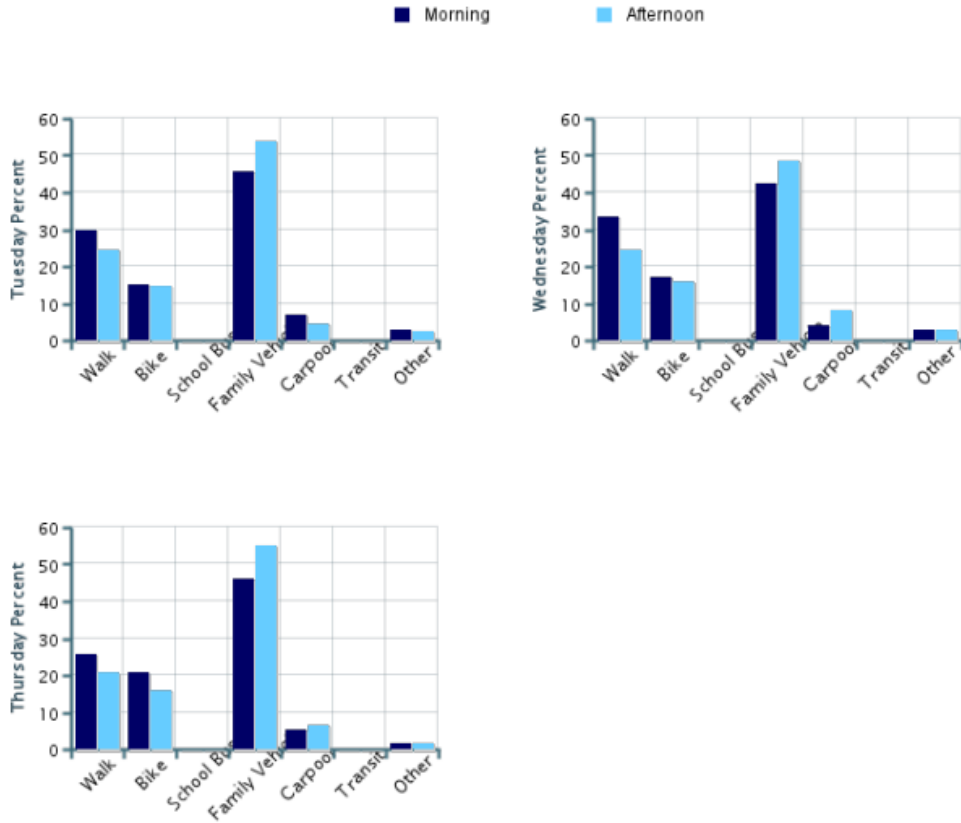

Student Travel Tally Report:

School Name: Bacich

Month and Year Collected: September 2023

Number of

Classrooms Included in Report: 22

Number of Students: 550

Morning and Afternoon Travel Mode Comparison

Morning and Afternoon Travel Mode Comparison

	Number of Trips	Walk	Bike	School Bus	Family Vehicle	Carpool	Transit	Other
Morning	1186	30%	18%	0%	45%	5%	0%	2%
Afternoon	1083	23%	16%	0%	52%	6%	0%	2%

Percentages may not total 100% due to rounding.

Morning and Afternoon Travel Mode Comparison by Day