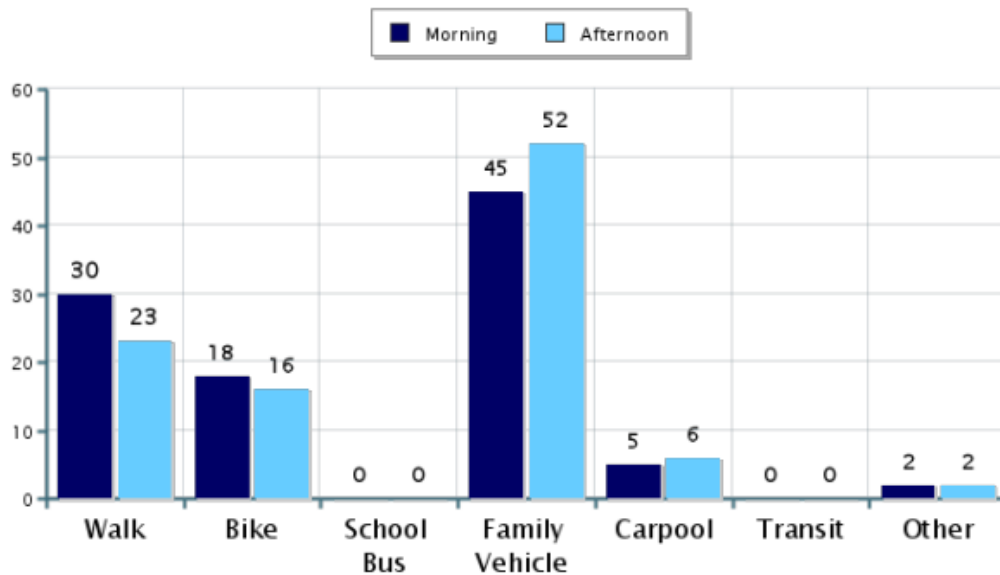

Student Travel Tally Report:

School Name: Bacich

Month and Year Collected: September 2023

Number of

Classrooms Included in Report: 22

Number of Students: 550

Morning and Afternoon Travel Mode Comparison

Morning and Afternoon Travel Mode Comparison

	Number of Trips	Walk	Bike	School Bus	Family Vehicle	Carpool	Transit	Other
Morning	1186	30%	18%	0%	45%	5%	0%	2%
Afternoon	1083	23%	16%	0%	52%	6%	0%	2%

Percentages may not total 100% due to rounding.

Morning and Afternoon Travel Mode Comparison by Day

Morning and Afternoon Travel Mode Comparison by Day

	Number of Trips	Walk	Bike	School Bus	Family Vehicle	Carpool	Transit	Other
Tuesday AM	371	30%	15%	0%	46%	7%	0%	3%
Tuesday PM	345	24%	14%	0%	54%	5%	0%	3%
Wednesday AM	406	33%	17%	0%	42%	4%	0%	3%
Wednesday PM	370	25%	16%	0%	48%	8%	0%	3%
Thursday AM	409	26%	21%	0%	46%	5%	0%	2%
Thursday PM	368	21%	16%	0%	55%	7%	0%	2%