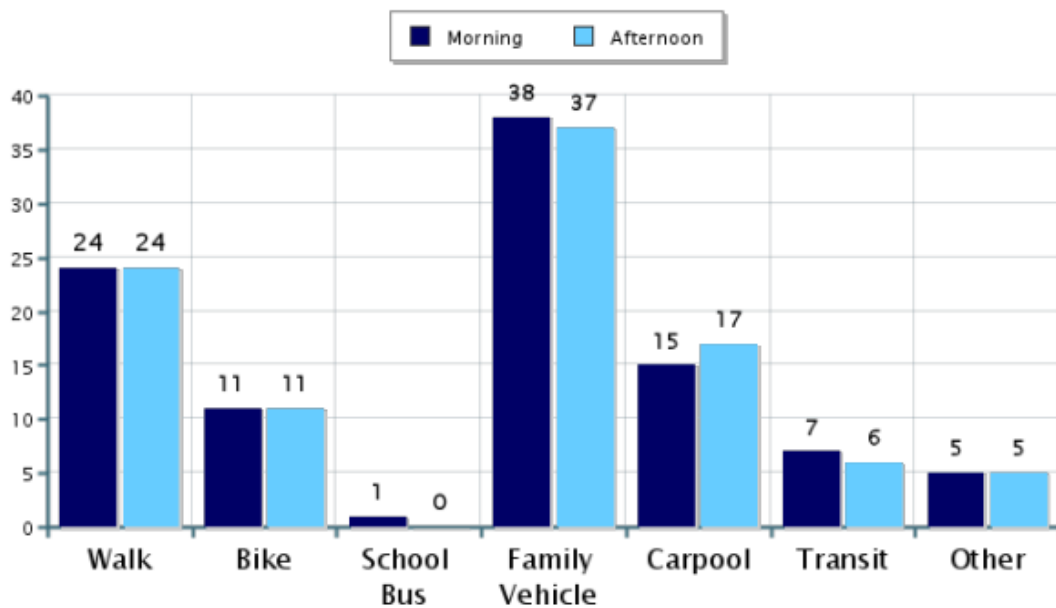

Student Travel Tally Report:

School Name: Archie Williams

Month and Year Collected: September 2023

Number of

Classrooms Included in Report: 35

Number of Students: 1191

Morning and Afternoon Travel Mode Comparison

Morning and Afternoon Travel Mode Comparison

	Number of Trips	Walk	Bike	School Bus	Family Vehicle	Carpool	Transit	Other
Morning	1614	24%	11%	0.6%	38%	15%	7%	5%
Afternoon	1558	24%	11%	0.4%	37%	17%	6%	5%

Travel Mode by Weather Conditions

Travel Mode by Weather Condition

Weather Condition	Number of Trips	Walk	Bike	School Bus	Family Vehicle	Carpool	Transit	Other
Sunny	2855	24%	11%	0.3%	38%	15%	7%	5%
Rainy	0	0%	0%	0%	0%	0%	0%	0%
Overcast	209	27%	10%	1%	30%	20%	6%	5%
Snow	0	0%	0%	0%	0%	0%	0%	0%