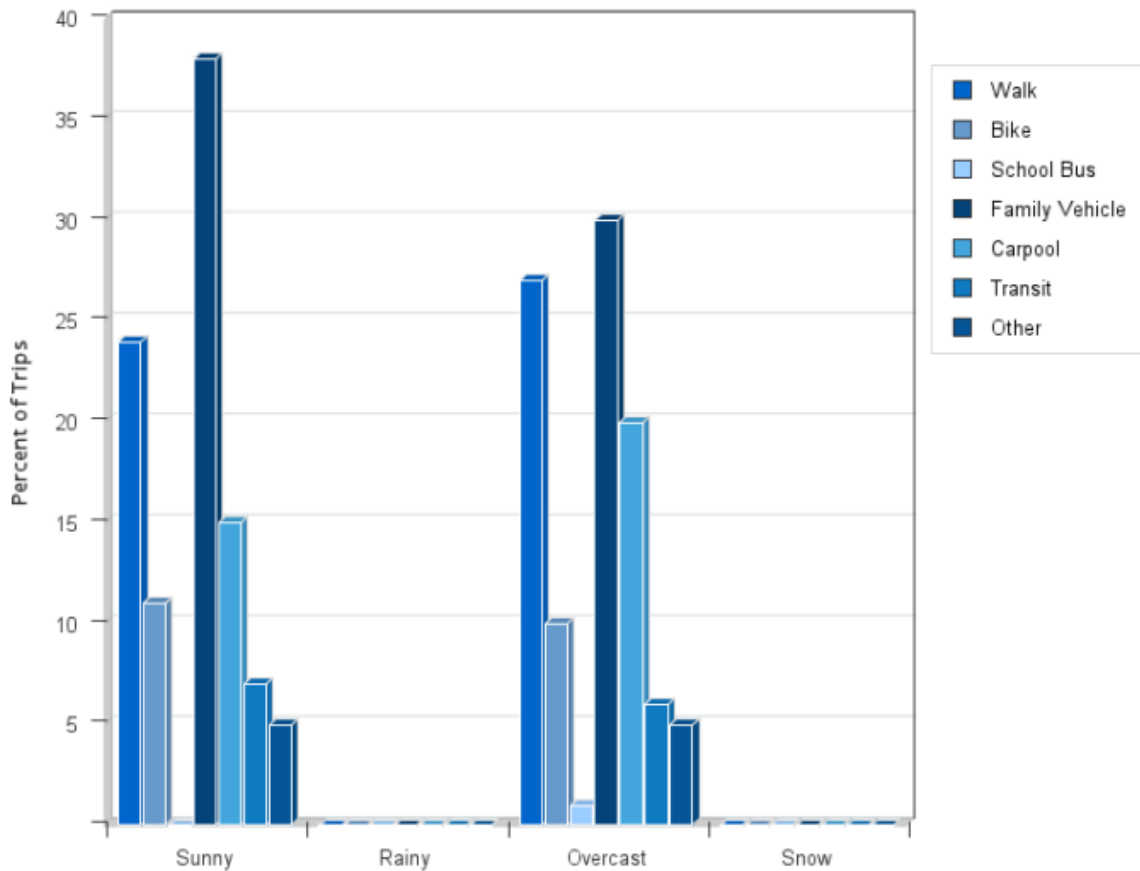

Travel Mode by Weather Conditions

Travel Mode by Weather Condition

Weather Condition	Number of Trips	Walk	Bike	School Bus	Family Vehicle	Carpool	Transit	Other
Sunny	2855	24%	11%	0.3%	38%	15%	7%	5%
Rainy	0	0%	0%	0%	0%	0%	0%	0%
Overcast	209	27%	10%	1%	30%	20%	6%	5%
Snow	0	0%	0%	0%	0%	0%	0%	0%

Percentages may not total 100% due to rounding.