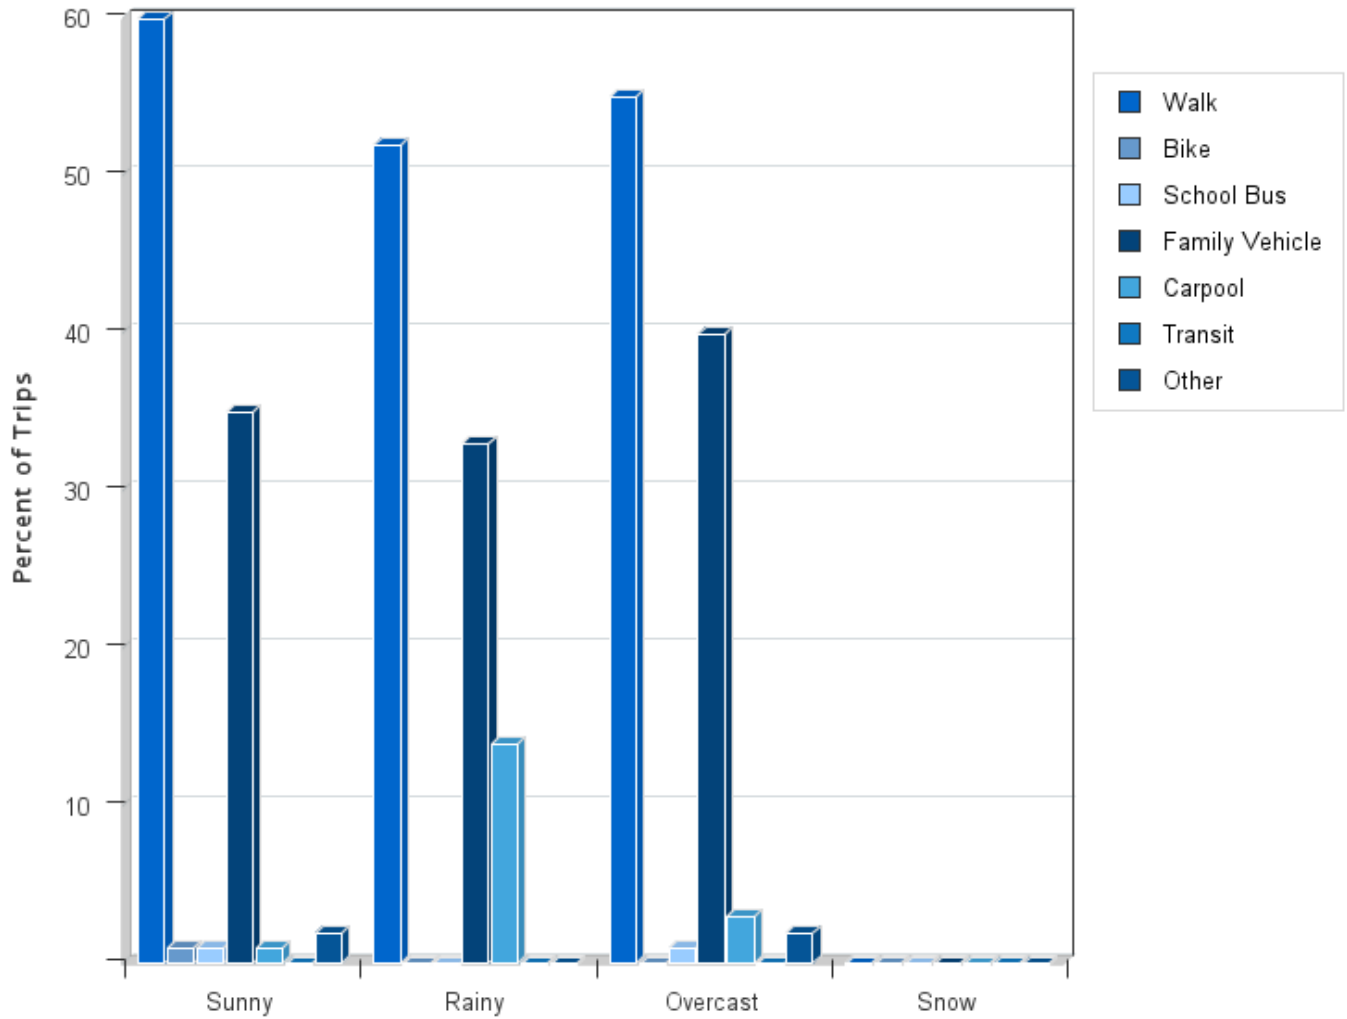

Morning and Afternoon Travel Mode Comparison

Morning and Afternoon Travel Mode Comparison

	Number of Trips	Walk	Bike	School Bus	Family Vehicle	Carpool	Transit	Other
Morning	991	53%	0.3%	0.6%	43%	2%	0%	2%
Afternoon	964	60%	0.2%	0.6%	34%	4%	0%	2%

Percentages may not total 100% due to rounding.

Morning and Afternoon Travel Mode Comparison by Day

Morning and Afternoon Travel Mode Comparison by Day

	Number of Trips	Walk	Bike	School Bus	Family Vehicle	Carpool	Transit	Other
Tuesday AM	367	53%	0.5%	0.5%	43%	2%	0%	1%
Tuesday PM	367	62%	0.5%	0.5%	34%	2%	0%	1%
Wednesday AM	369	52%	0%	0.5%	44%	2%	0%	2%
Wednesday PM	344	57%	0%	0.6%	35%	6%	0%	2%
Thursday AM	255	54%	0.4%	0.8%	42%	2%	0%	2%
Thursday PM	253	60%	0%	0.8%	33%	4%	0%	2%

Percentages may not total 100% due to rounding.

Travel Mode by Weather Conditions

Travel Mode by Weather Condition

Weather Condition	Number of Trips	Walk	Bike	School Bus	Family Vehicle	Carpool	Transit	Other
Sunny	560	60%	0.5%	0.7%	35%	1%	0%	2%
Rainy	21	52%	0%	0%	33%	14%	0%	0%
Overcast	1374	55%	0.1%	0.6%	40%	3%	0%	2%
Snow	0	0%	0%	0%	0%	0%	0%	0%