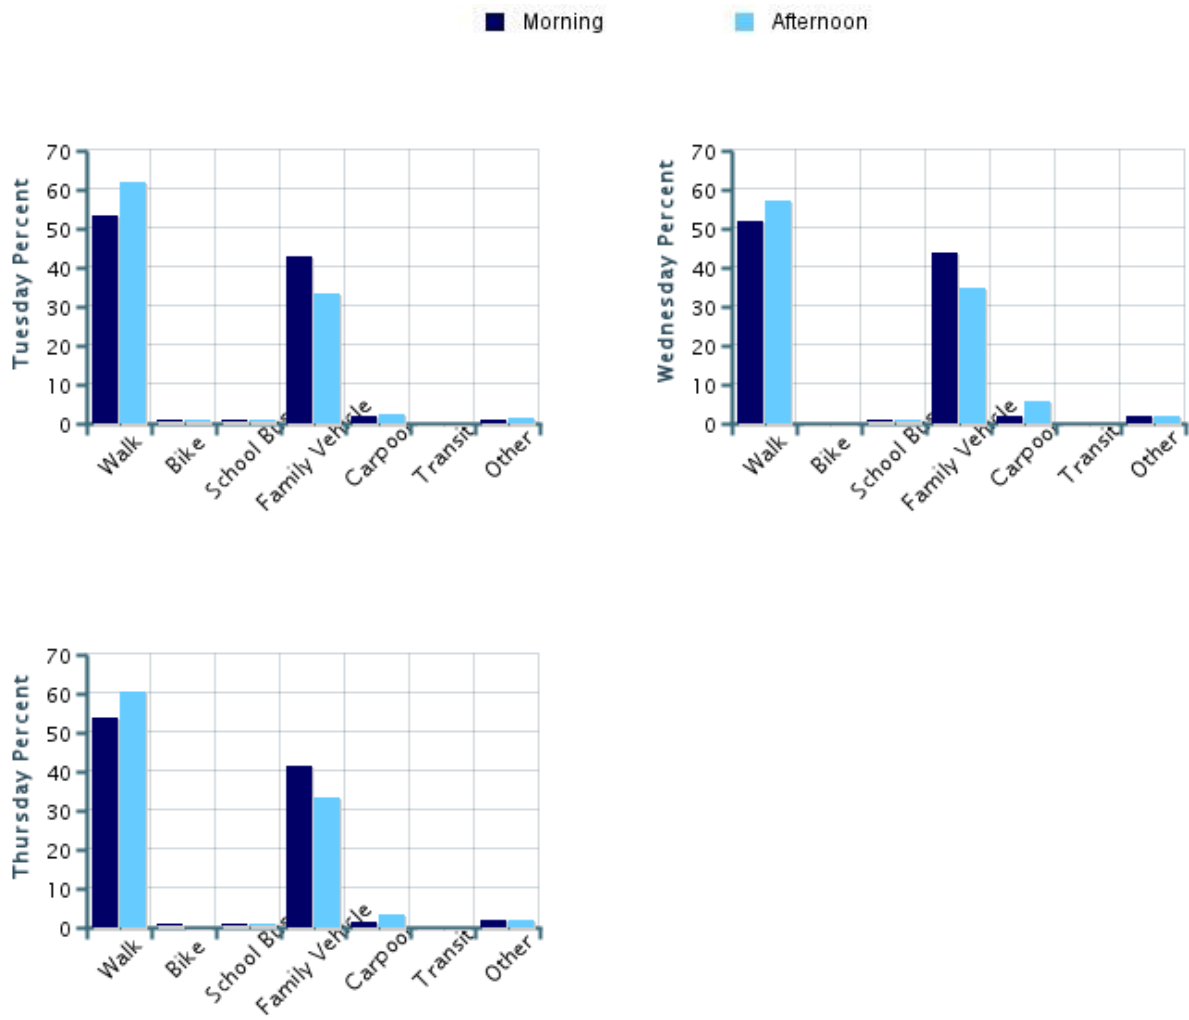

This report contains information from your school's classrooms about students' trip to and from school. The data used in this report were collected using the in-class Student Travel Tally questionnaire from the National Center for Safe Routes to School.

Morning and Afternoon Travel Mode Comparison

Morning and Afternoon Travel Mode Comparison

	Number of Trips	Walk	Bike	School Bus	Family Vehicle	Carpool	Transit	Other
Morning	991	53%	0.3%	0.6%	43%	2%	0%	2%
Afternoon	964	60%	0.2%	0.6%	34%	4%	0%	2%

Percentages may not total 100% due to rounding.

Morning and Afternoon Travel Mode Comparison by Day

Morning and Afternoon Travel Mode Comparison by Day

	Number of Trips	Walk	Bike	School Bus	Family Vehicle	Carpool	Transit	Other
Tuesday AM	367	53%	0.5%	0.5%	43%	2%	0%	1%
Tuesday PM	367	62%	0.5%	0.5%	34%	2%	0%	1%
Wednesday AM	369	52%	0%	0.5%	44%	2%	0%	2%
Wednesday PM	344	57%	0%	0.6%	35%	6%	0%	2%
Thursday AM	255	54%	0.4%	0.8%	42%	2%	0%	2%
Thursday PM	253	60%	0%	0.8%	33%	4%	0%	2%