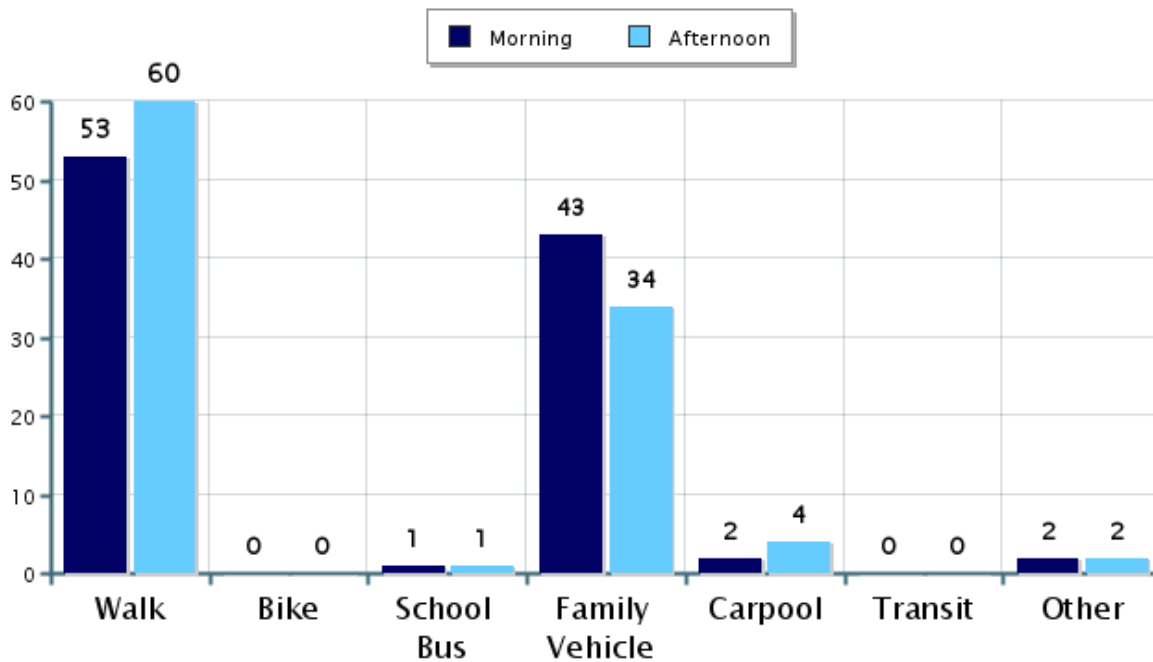

Student Travel Tally Report: Bahia Vista Elementary

School Name: Bahia Vista

Month and Year Collected: May 2023

Enrollment: 580

Date Report Generated: 08/04/2023

Number of Classrooms Included in Report: 27

This report contains information from your school's classrooms about students' trip to and from school. The data used in this report were collected using the in-class Student Travel Tally questionnaire from the National Center for Safe Routes to School.

Morning and Afternoon Travel Mode Comparison

Morning and Afternoon Travel Mode Comparison

	Number of Trips	Walk	Bike	School Bus	Family Vehicle	Carpool	Transit	Other
Morning	991	53%	0.3%	0.6%	43%	2%	0%	2%
Afternoon	964	60%	0.2%	0.6%	34%	4%	0%	2%

Percentages may not total 100% due to rounding.

Morning and Afternoon Travel Mode Comparison by Day

Morning and Afternoon Travel Mode Comparison by Day

	Number of Trips	Walk	Bike	School Bus	Family Vehicle	Carpool	Transit	Other
Tuesday AM	367	53%	0.5%	0.5%	43%	2%	0%	1%
Tuesday PM	367	62%	0.5%	0.5%	34%	2%	0%	1%
Wednesday AM	369	52%	0%	0.5%	44%	2%	0%	2%
Wednesday PM	344	57%	0%	0.6%	35%	6%	0%	2%
Thursday AM	255	54%	0.4%	0.8%	42%	2%	0%	2%
Thursday PM	253	60%	0%	0.8%	33%	4%	0%	2%