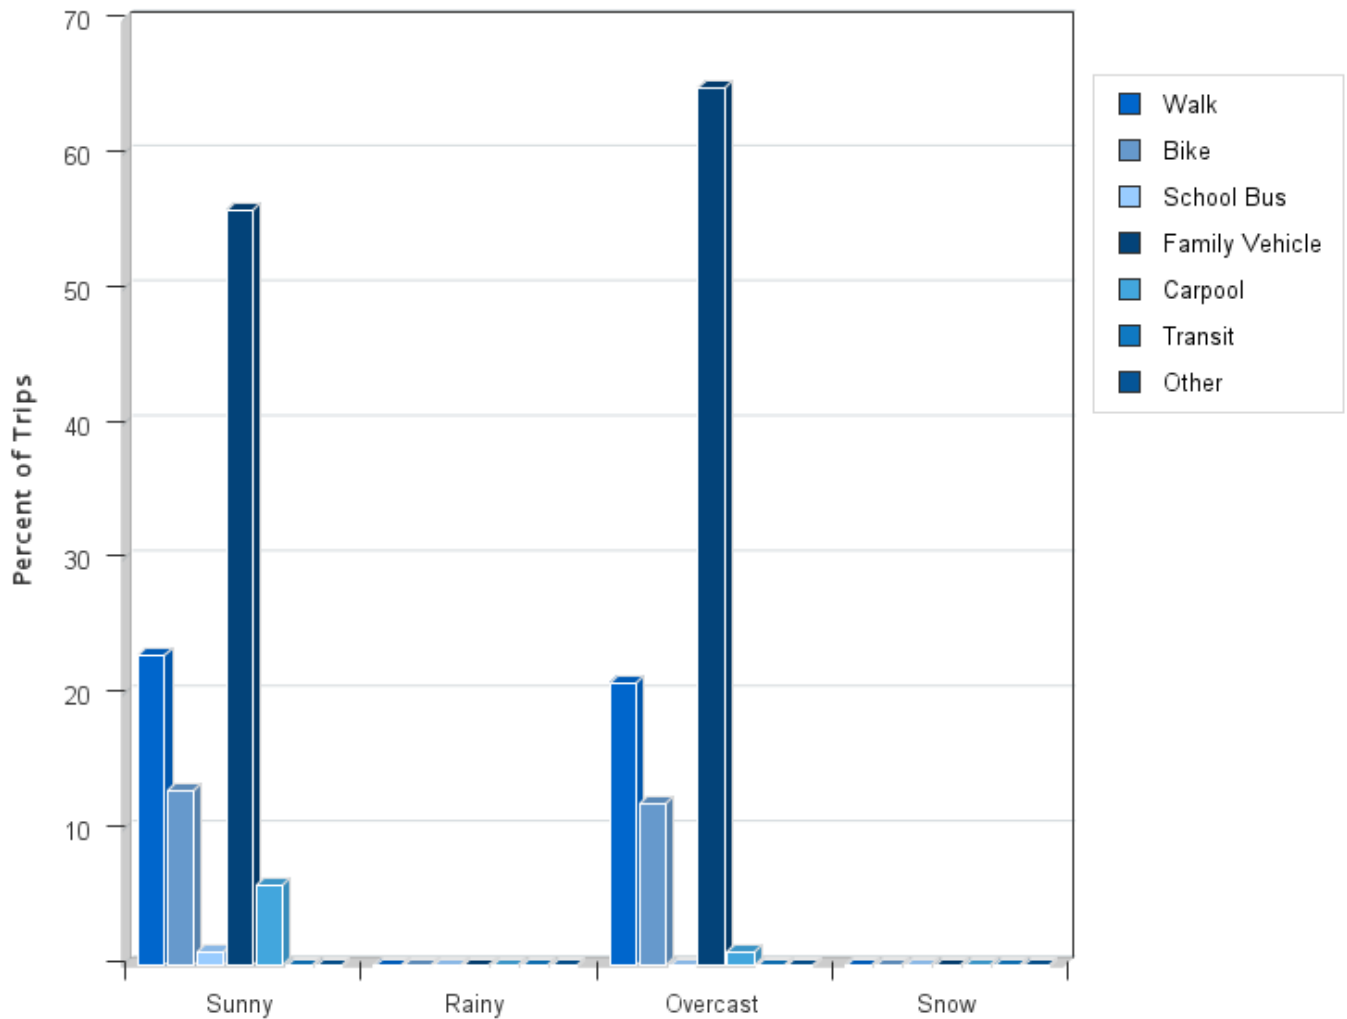

Travel Mode by Weather Condition

Weather Condition	Number of Trips	Walk	Bike	School Bus	Family Vehicle	Carpool	Transit	Other
Sunny	331	23%	13%	1%	56%	6%	0%	0.3%
Rainy	0	0%	0%	0%	0%	0%	0%	0%
Overcast	205	21%	12%	0%	65%	1%	0%	0%
Snow	0	0%	0%	0%	0%	0%	0%	0%

Percentages may not total 100% due to rounding.