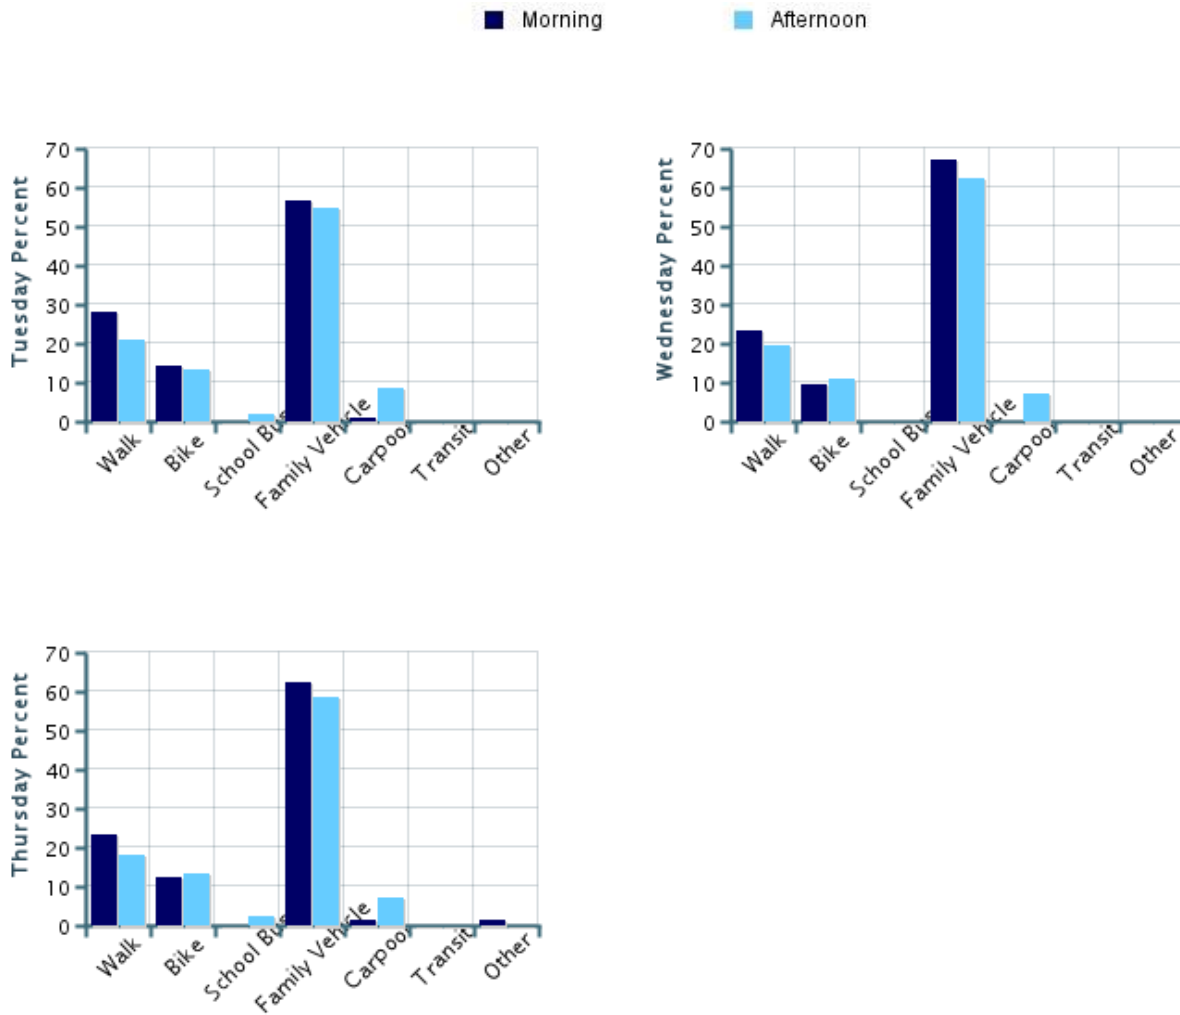

Student Travel Tally Report: Manor Elementary

Month and Year Collected: May 2023

Enrollment: 235

Classrooms

Included in

Report: 6

This report contains information from your school's classrooms about students' trip to and from school. The data used in this report were collected using the in-class Student Travel Tally questionnaire from the National Center for Safe Routes to School.

Morning and Afternoon Travel Mode Comparison

Morning and Afternoon Travel Mode Comparison

	Number of Trips	Walk	Bike	School Bus	Family Vehicle	Carpool	Transit	Other
Morning	268	25%	12%	0%	62%	0.7%	0%	0.4%
Afternoon	268	20%	13%	1%	58%	8%	0%	0%

Percentages may not total 100% due to rounding.

Morning and Afternoon Travel Mode Comparison by Day

Morning and Afternoon Travel Mode Comparison by Day

	Number of Trips	Walk	Bike	School Bus	Family Vehicle	Carpool	Transit	Other
Tuesday AM	104	28%	14%	0%	57%	1.0%	0%	0%
Tuesday PM	104	21%	13%	2%	55%	9%	0%	0%
Wednesday AM	82	23%	10%	0%	67%	0%	0%	0%
Wednesday PM	82	20%	11%	0%	62%	7%	0%	0%
Thursday AM	82	23%	12%	0%	62%	1%	0%	1%
Thursday PM	82	18%	13%	2%	59%	7%	0%	0%