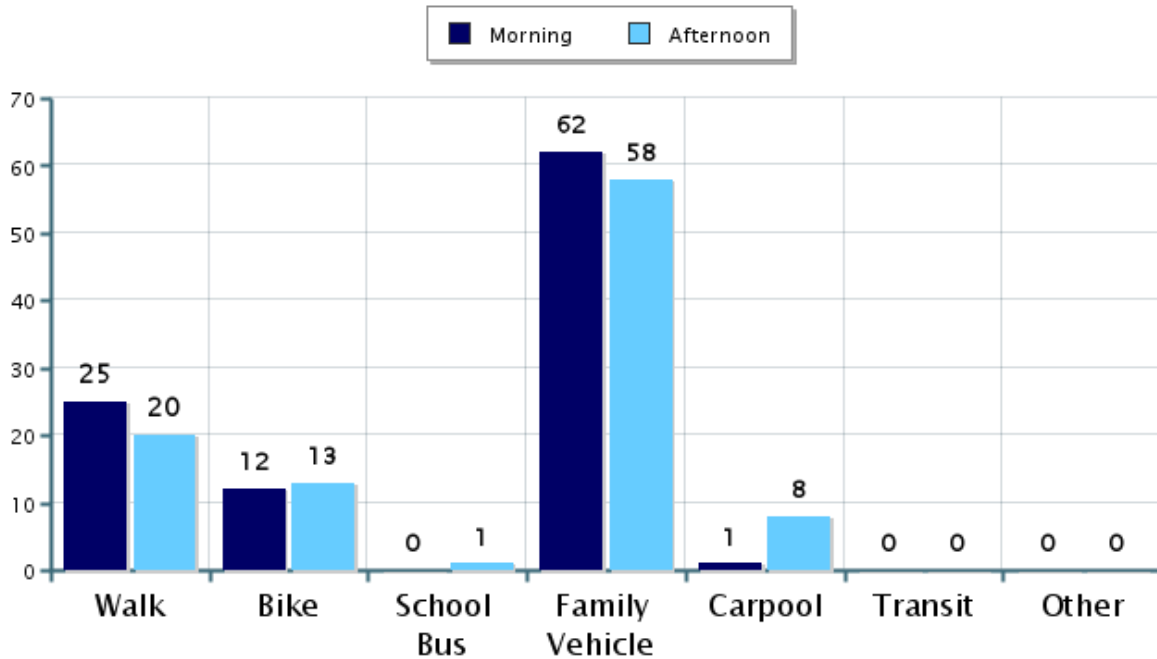

Student Travel Tally Report: Manor Elementary

Month and Year Collected: May 2023

Enrollment: 235

Classrooms

Included in

Report: 6

This report contains information from your school's classrooms about students' trip to and from school. The data used in this report were collected using the in-class Student Travel Tally questionnaire from the National Center for Safe Routes to School.

Morning and Afternoon Travel Mode Comparison

Morning and Afternoon Travel Mode Comparison

	Number of Trips	Walk	Bike	School Bus	Family Vehicle	Carpool	Transit	Other
Morning	268	25%	12%	0%	62%	0.7%	0%	0.4%
Afternoon	268	20%	13%	1%	58%	8%	0%	0%

Percentages may not total 100% due to rounding.

Morning and Afternoon Travel Mode Comparison by Day

Morning and Afternoon Travel Mode Comparison by Day

	Number of Trips	Walk	Bike	School Bus	Family Vehicle	Carpool	Transit	Other
Tuesday AM	104	28%	14%	0%	57%	1.0%	0%	0%
Tuesday PM	104	21%	13%	2%	55%	9%	0%	0%
Wednesday AM	82	23%	10%	0%	67%	0%	0%	0%
Wednesday PM	82	20%	11%	0%	62%	7%	0%	0%
Thursday AM	82	23%	12%	0%	62%	1%	0%	1%
Thursday PM	82	18%	13%	2%	59%	7%	0%	0%