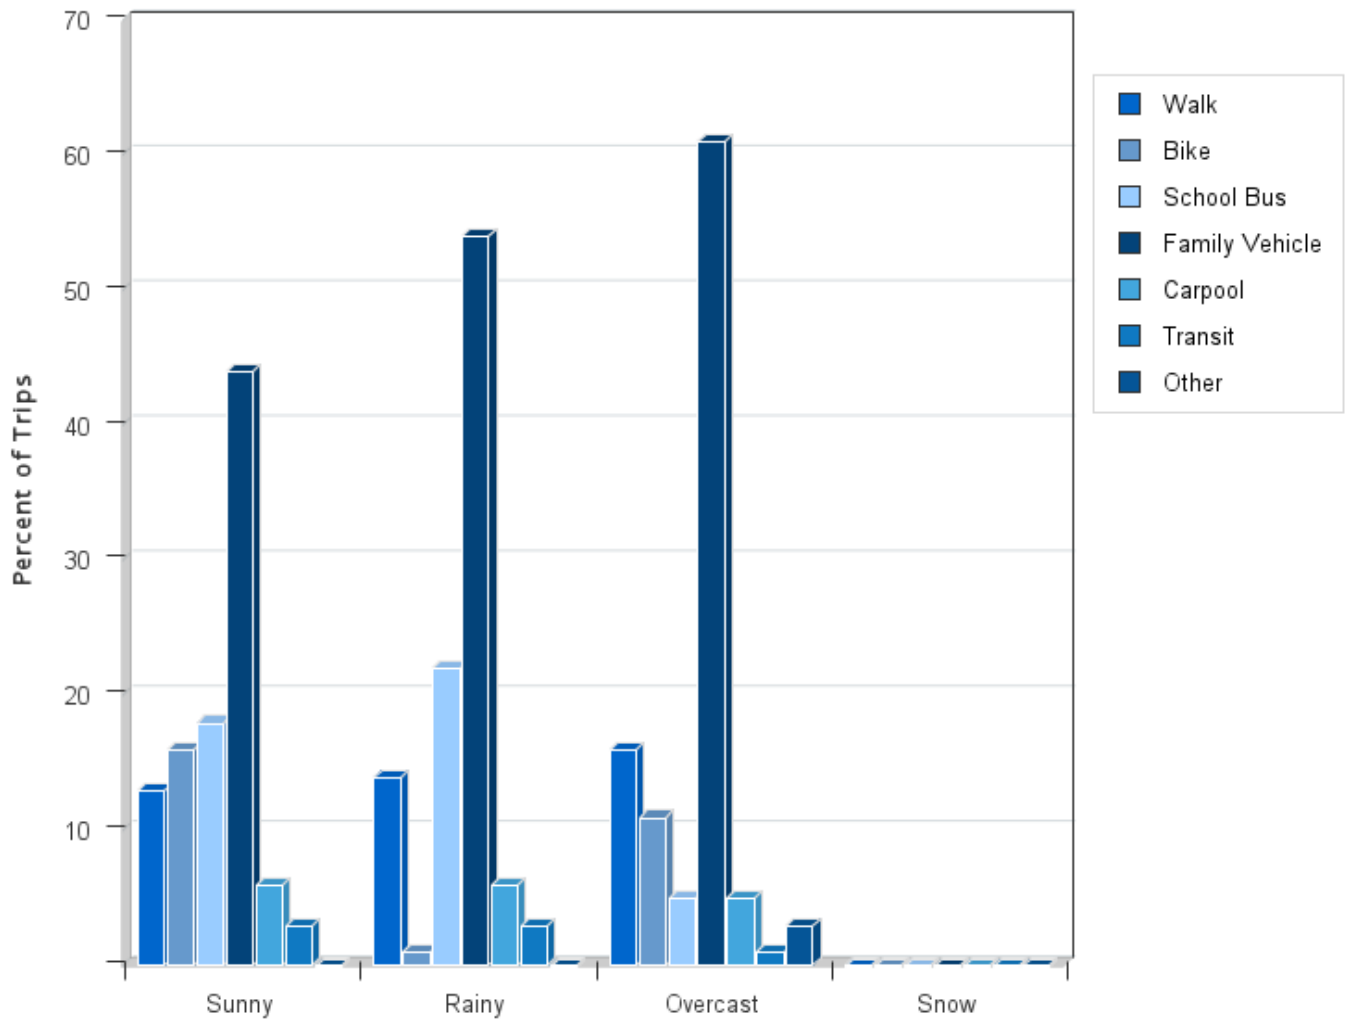

Travel Mode by Weather Condition

Weather Condition	Number of Trips	Walk	Bike	School Bus	Family Vehicle	Carpool	Transit	Other
Sunny	419	13%	16%	18%	44%	6%	3%	0.5%
Rainy	78	14%	1%	22%	54%	6%	3%	0%
Overcast	709	16%	11%	5%	61%	5%	0.6%	3%
Snow	0	0%	0%	0%	0%	0%	0%	0%

Percentages may not total 100% due to rounding.