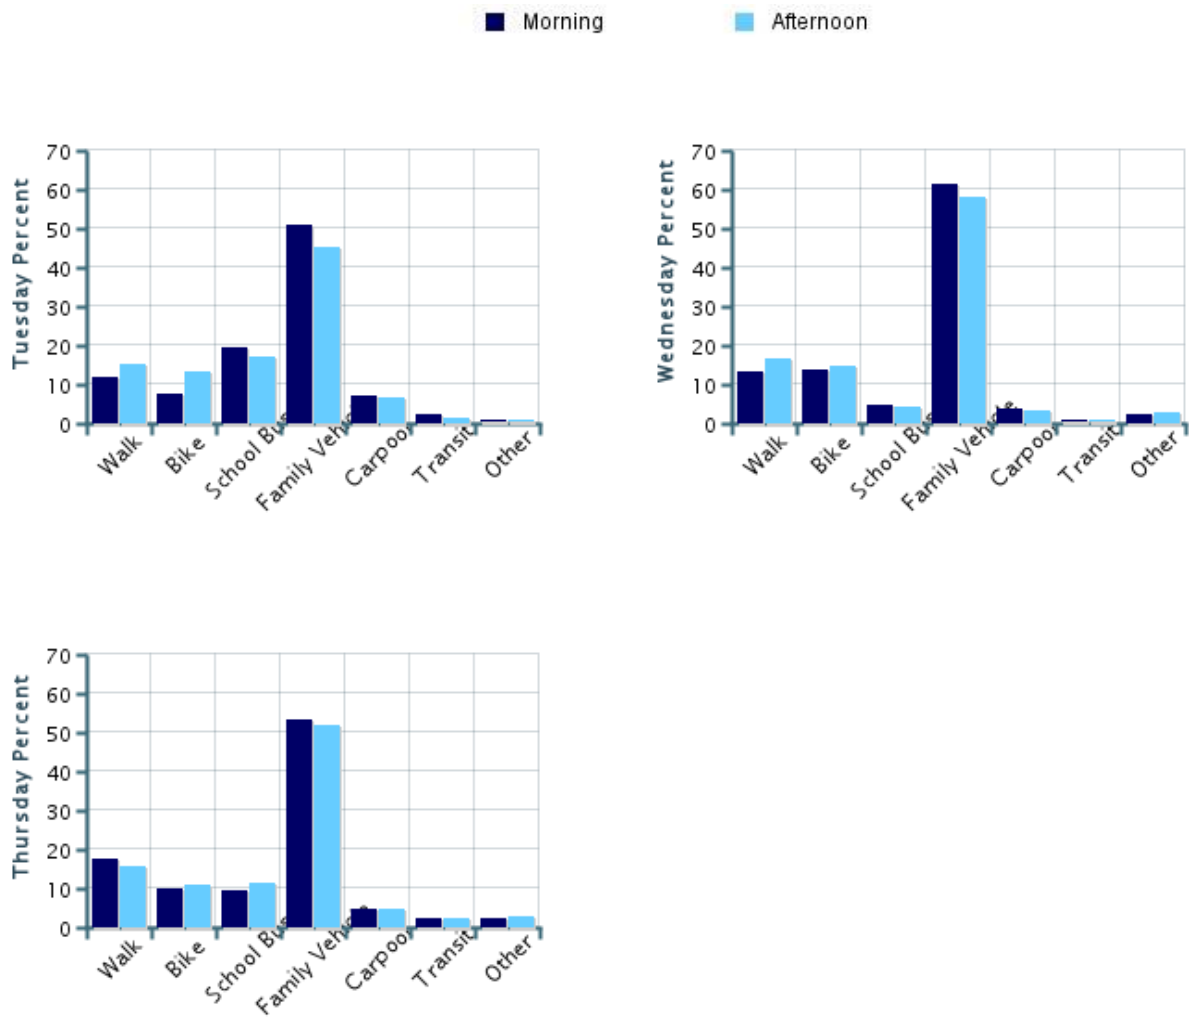

Morning and Afternoon Travel Mode Comparison

Morning and Afternoon Travel Mode Comparison

| | Number of Trips | Walk | Bike | School Bus | Family Vehicle | Carpool | Transit | Other |
|-----------|-----------------|------|------|------------|----------------|---------|---------|-------|
| Morning | 633 | 14% | 11% | 11% | 56% | 5% | 2% | 2% |
| Afternoon | 594 | 16% | 13% | 11% | 52% | 5% | 1% | 2% |

Percentages may not total 100% due to rounding.

Morning and Afternoon Travel Mode Comparison by Day

Morning and Afternoon Travel Mode Comparison by Day

| | Number of Trips | Walk | Bike | School Bus | Family Vehicle | Carpool | Transit | Other |
|--------------|-----------------|------|------|------------|----------------|---------|---------|-------|
| Tuesday AM | 210 | 12% | 8% | 20% | 51% | 7% | 2% | 0.5% |
| Tuesday PM | 194 | 15% | 13% | 17% | 45% | 7% | 2% | 0.5% |
| Wednesday AM | 263 | 13% | 14% | 5% | 62% | 4% | 0.4% | 2% |
| Wednesday PM | 217 | 17% | 15% | 4% | 58% | 3% | 0.5% | 3% |
| Thursday AM | 160 | 18% | 10% | 9% | 53% | 5% | 3% | 3% |
| Thursday PM | 183 | 16% | 11% | 11% | 52% | 5% | 2% | 3% |