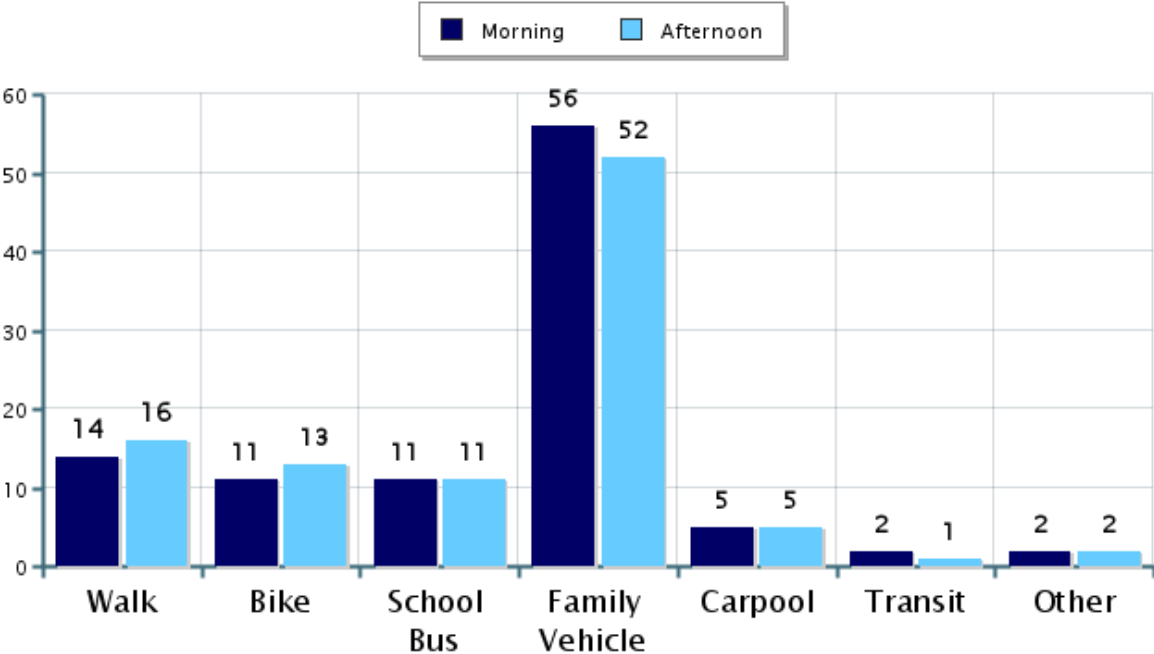

Student Travel Tally Report: Cove Elementary

Month and Year Collected: May 2023

Enrollment: 319

Number of Classrooms Included in Report: 16

This report contains information from your school's classrooms about students' trip to and from school. The data used in this report were collected using the in-class Student Travel Tally questionnaire from the National Center for Safe Routes to School.

Morning and Afternoon Travel Mode Comparison

Morning and Afternoon Travel Mode Comparison

| | Number of Trips | Walk | Bike | School Bus | Family Vehicle | Carpool | Transit | Other |
|-----------|-----------------|------|------|------------|----------------|---------|---------|-------|
| Morning | 633 | 14% | 11% | 11% | 56% | 5% | 2% | 2% |
| Afternoon | 594 | 16% | 13% | 11% | 52% | 5% | 1% | 2% |

Percentages may not total 100% due to rounding.

Morning and Afternoon Travel Mode Comparison by Day

Morning and Afternoon Travel Mode Comparison by Day

| | Number of Trips | Walk | Bike | School Bus | Family Vehicle | Carpool | Transit | Other |
|--------------|-----------------|------|------|------------|----------------|---------|---------|-------|
| Tuesday AM | 210 | 12% | 8% | 20% | 51% | 7% | 2% | 0.5% |
| Tuesday PM | 194 | 15% | 13% | 17% | 45% | 7% | 2% | 0.5% |
| Wednesday AM | 263 | 13% | 14% | 5% | 62% | 4% | 0.4% | 2% |
| Wednesday PM | 217 | 17% | 15% | 4% | 58% | 3% | 0.5% | 3% |
| Thursday AM | 160 | 18% | 10% | 9% | 53% | 5% | 3% | 3% |
| Thursday PM | 183 | 16% | 11% | 11% | 52% | 5% | 2% | 3% |