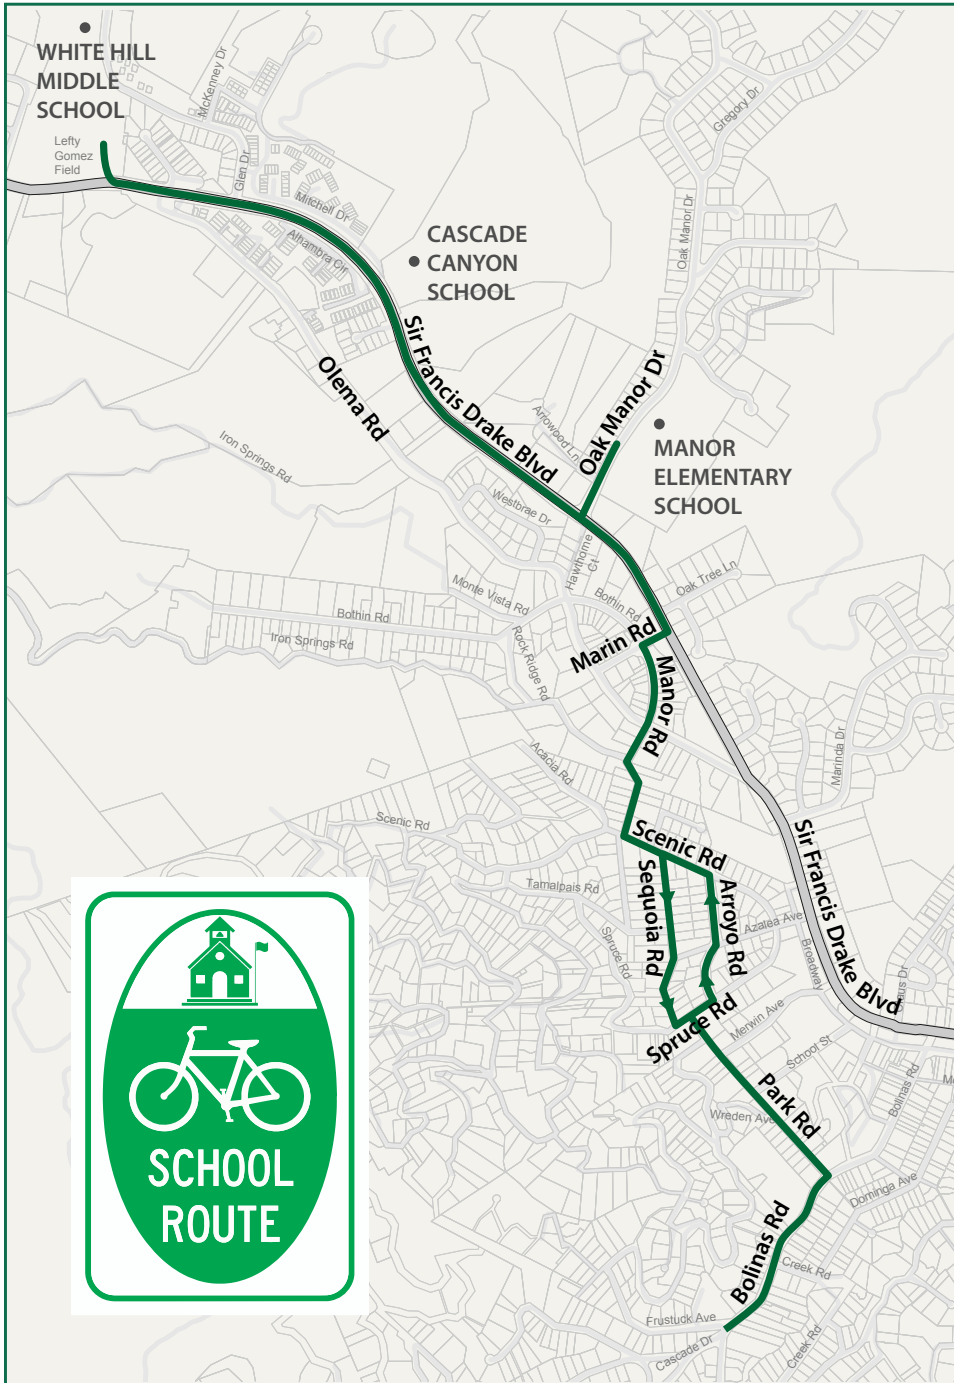

TOWN OF FAIRFAX, CA

SCHOOL BIKE SPINE

Fairfax's School "Bike Spine" improves the safety of the Town's streets for student bicyclists, as well as increase awareness of motorists who share the road with them.

The bike spine runs through the central residential areas in Fairfax. The route runs along Bolinas Road, Park Road, Spruce to Arroyo and Sequoia Roads, Scenic to Manor Road, Marin Road to Sir Francis Drake Boulevard, and Oak Manor Drive. The bike route will connect much of Fairfax with Manor Elementary, Cascade Canyon, and White Hill Middle schools. A potential route along Olema Road will be considered in the future.

Special school bike route signs are strategically located along the route to notify both bicyclists and motorists of the location of the route.