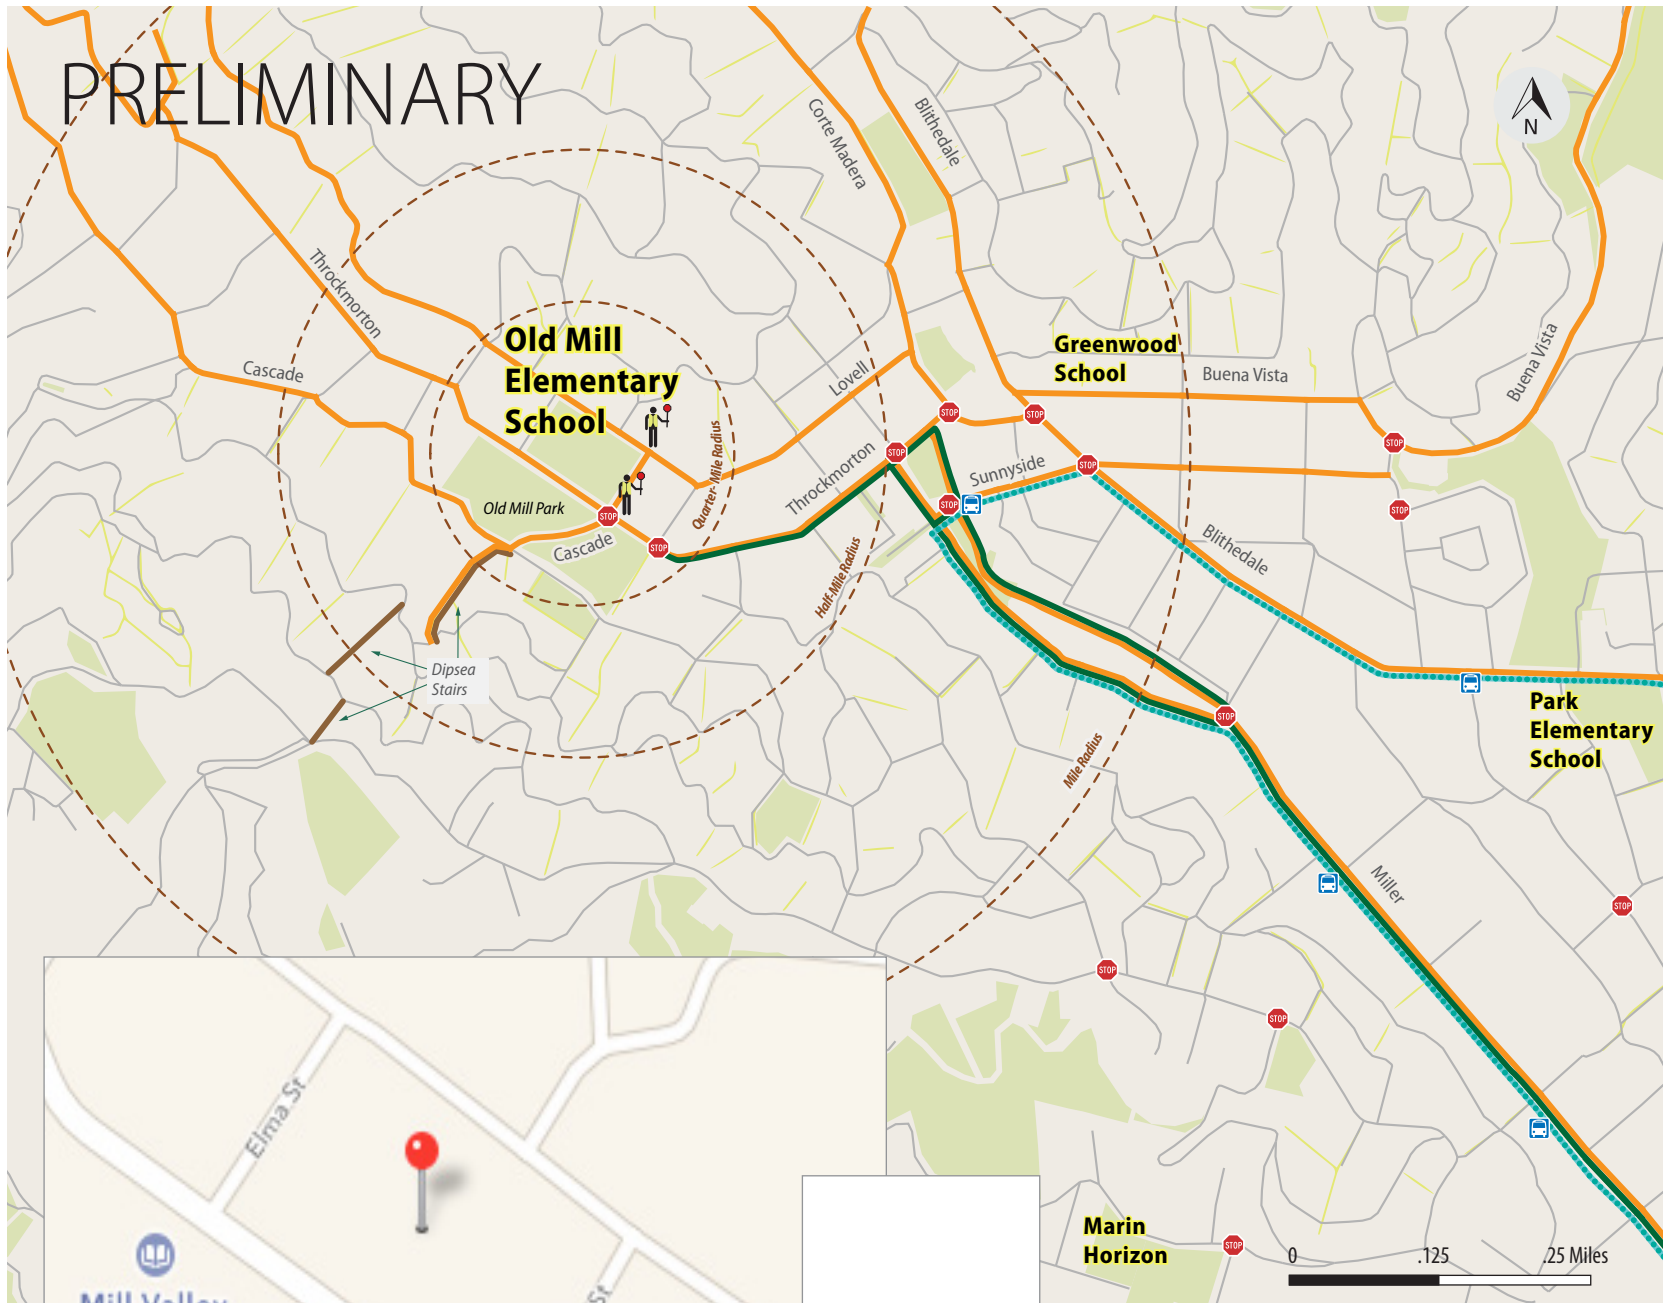

# Suggested Routes to School

## OLD MILL ELEMENTARY SCHOOL

Mill Valley Unified School District

### LEGEND

- Recommended Walking Routes
- Recommended Bike Route
- Dipsea Trail
- Steps/Trails
- All-way Stop
- Crossing Guard
- Golden Gate Transit Route 4 and Marin Transit Routes 17, 115
- Bus Stop