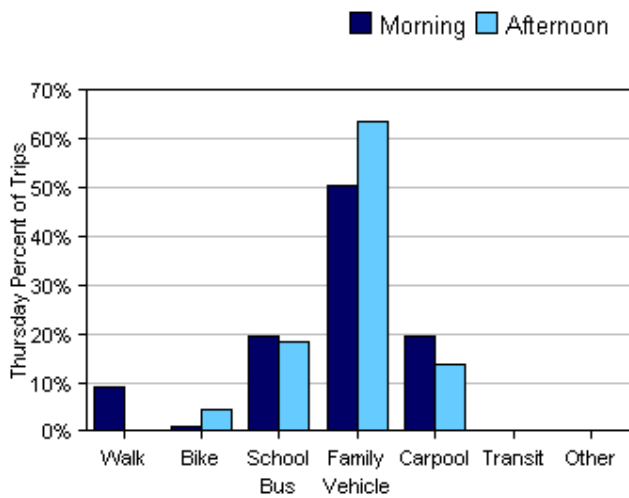

Morning and Afternoon Travel Mode Comparison

Morning and Afternoon Travel Mode Comparison

| | Number of Trips | Walk | Bike | School Bus | Family Vehicle | Carpool | Transit | Other |
|-----------|-----------------|------|------|------------|----------------|---------|---------|-------|
| Morning | 262 | 9% | 2% | 22% | 51% | 16% | 0% | 0% |
| Afternoon | 96 | 3% | 2% | 20% | 59% | 16% | 0% | 0% |

Percentages may not total 100% due to rounding.

Morning and Afternoon Travel Mode Comparison by Day

Morning and Afternoon Travel Mode Comparison by Day

| | Number of Trips | Walk | Bike | School Bus | Family Vehicle | Carpool | Transit | Other |
|--------------|-----------------|------|------|------------|----------------|---------|---------|-------|
| Tuesday AM | 89 | 10% | 2% | 20% | 53% | 15% | 0% | 0% |
| Tuesday PM | 24 | 0% | 4% | 13% | 75% | 8% | 0% | 0% |
| Wednesday AM | 86 | 7% | 2% | 26% | 50% | 15% | 0% | 0% |
| Wednesday PM | 50 | 6% | 0% | 24% | 50% | 20% | 0% | 0% |
| Thursday AM | 87 | 9% | 1% | 20% | 51% | 20% | 0% | 0% |
| Thursday PM | 22 | 0% | 5% | 18% | 64% | 14% | 0% | 0% |