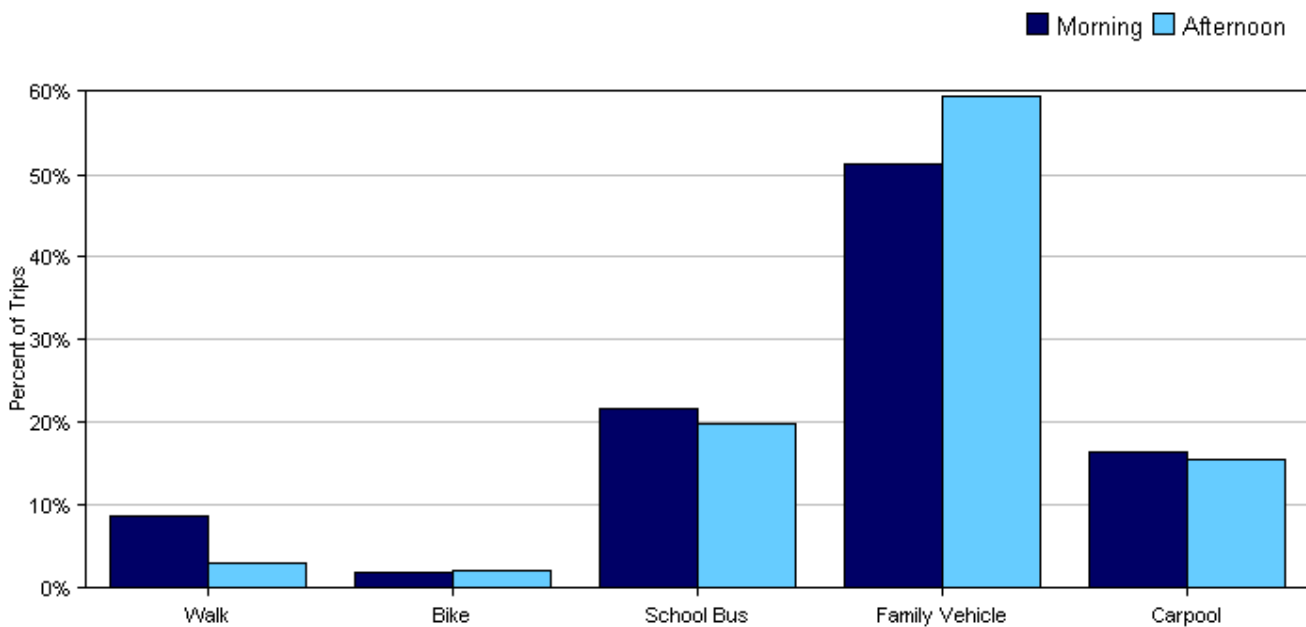

Student Travel Tally Report: One School in One Data Collection Period

School Name: Marin Horizon

Set ID: 15226

School Group: Safe Routes to School

Month and Year Collected: May 2014

School Enrollment: 303

Date Report Generated: 08/08/2014

% of Students reached by SRTS activities: Don't Know

Tags:

**Number of Classrooms
Included in Report:** 4

This report contains information from your school's classrooms about students' trip to and from school. The data used in this report were collected using the in-class Student Travel Tally questionnaire from the National Center for Safe Routes to School.

Morning and Afternoon Travel Mode Comparison

Morning and Afternoon Travel Mode Comparison

	Number of Trips	Walk	Bike	School Bus	Family Vehicle	Carpool	Transit	Other
Morning	262	9%	2%	22%	51%	16%	0%	0%
Afternoon	96	3%	2%	20%	59%	16%	0%	0%

Percentages may not total 100% due to rounding.