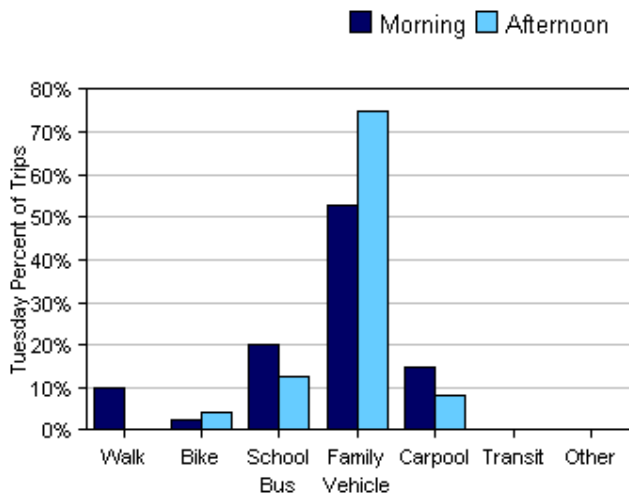

Morning and Afternoon Travel Mode Comparison

Morning and Afternoon Travel Mode Comparison

| | Number of Trips | Walk | Bike | School Bus | Family Vehicle | Carpool | Transit | Other |
|-----------|-----------------|------|------|------------|----------------|---------|---------|-------|
| Morning | 262 | 9% | 2% | 22% | 51% | 16% | 0% | 0% |
| Afternoon | 96 | 3% | 2% | 20% | 59% | 16% | 0% | 0% |

Percentages may not total 100% due to rounding.

Morning and Afternoon Travel Mode Comparison by Day

Morning and Afternoon Travel Mode Comparison by Day

| | Number of Trips | Walk | Bike | School Bus | Family Vehicle | Carpool | Transit | Other |
|--------------|-----------------|------|------|------------|----------------|---------|---------|-------|
| Tuesday AM | 89 | 10% | 2% | 20% | 53% | 15% | 0% | 0% |
| Tuesday PM | 24 | 0% | 4% | 13% | 75% | 8% | 0% | 0% |
| Wednesday AM | 86 | 7% | 2% | 26% | 50% | 15% | 0% | 0% |
| Wednesday PM | 50 | 6% | 0% | 24% | 50% | 20% | 0% | 0% |
| Thursday AM | 87 | 9% | 1% | 20% | 51% | 20% | 0% | 0% |
| Thursday PM | 22 | 0% | 5% | 18% | 64% | 14% | 0% | 0% |