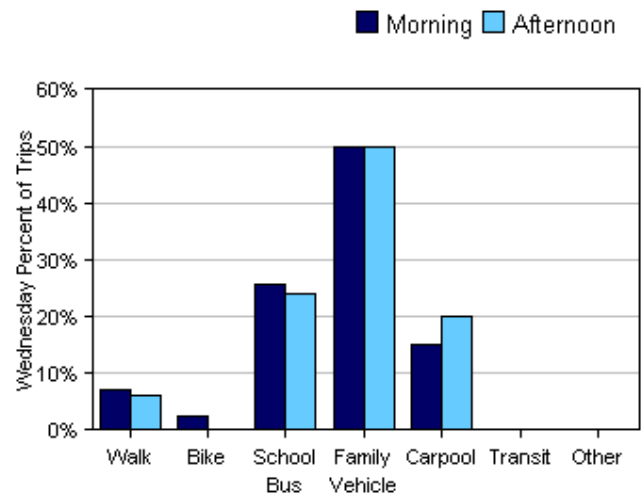

Morning and Afternoon Travel Mode Comparison

Morning and Afternoon Travel Mode Comparison

| | Number of Trips | Walk | Bike | School Bus | Family Vehicle | Carpool | Transit | Other |
|-----------|-----------------|------|------|------------|----------------|---------|---------|-------|
| Morning | 262 | 9% | 2% | 22% | 51% | 16% | 0% | 0% |
| Afternoon | 96 | 3% | 2% | 20% | 59% | 16% | 0% | 0% |

Percentages may not total 100% due to rounding.

Morning and Afternoon Travel Mode Comparison by Day

Morning and Afternoon Travel Mode Comparison by Day

| | Number of Trips | Walk | Bike | School Bus | Family Vehicle | Carpool | Transit | Other |
|--------------|-----------------|------|------|------------|----------------|---------|---------|-------|
| Tuesday AM | 89 | 10% | 2% | 20% | 53% | 15% | 0% | 0% |
| Tuesday PM | 24 | 0% | 4% | 13% | 75% | 8% | 0% | 0% |
| Wednesday AM | 86 | 7% | 2% | 26% | 50% | 15% | 0% | 0% |
| Wednesday PM | 50 | 6% | 0% | 24% | 50% | 20% | 0% | 0% |
| Thursday AM | 87 | 9% | 1% | 20% | 51% | 20% | 0% | 0% |
| Thursday PM | 22 | 0% | 5% | 18% | 64% | 14% | 0% | 0% |