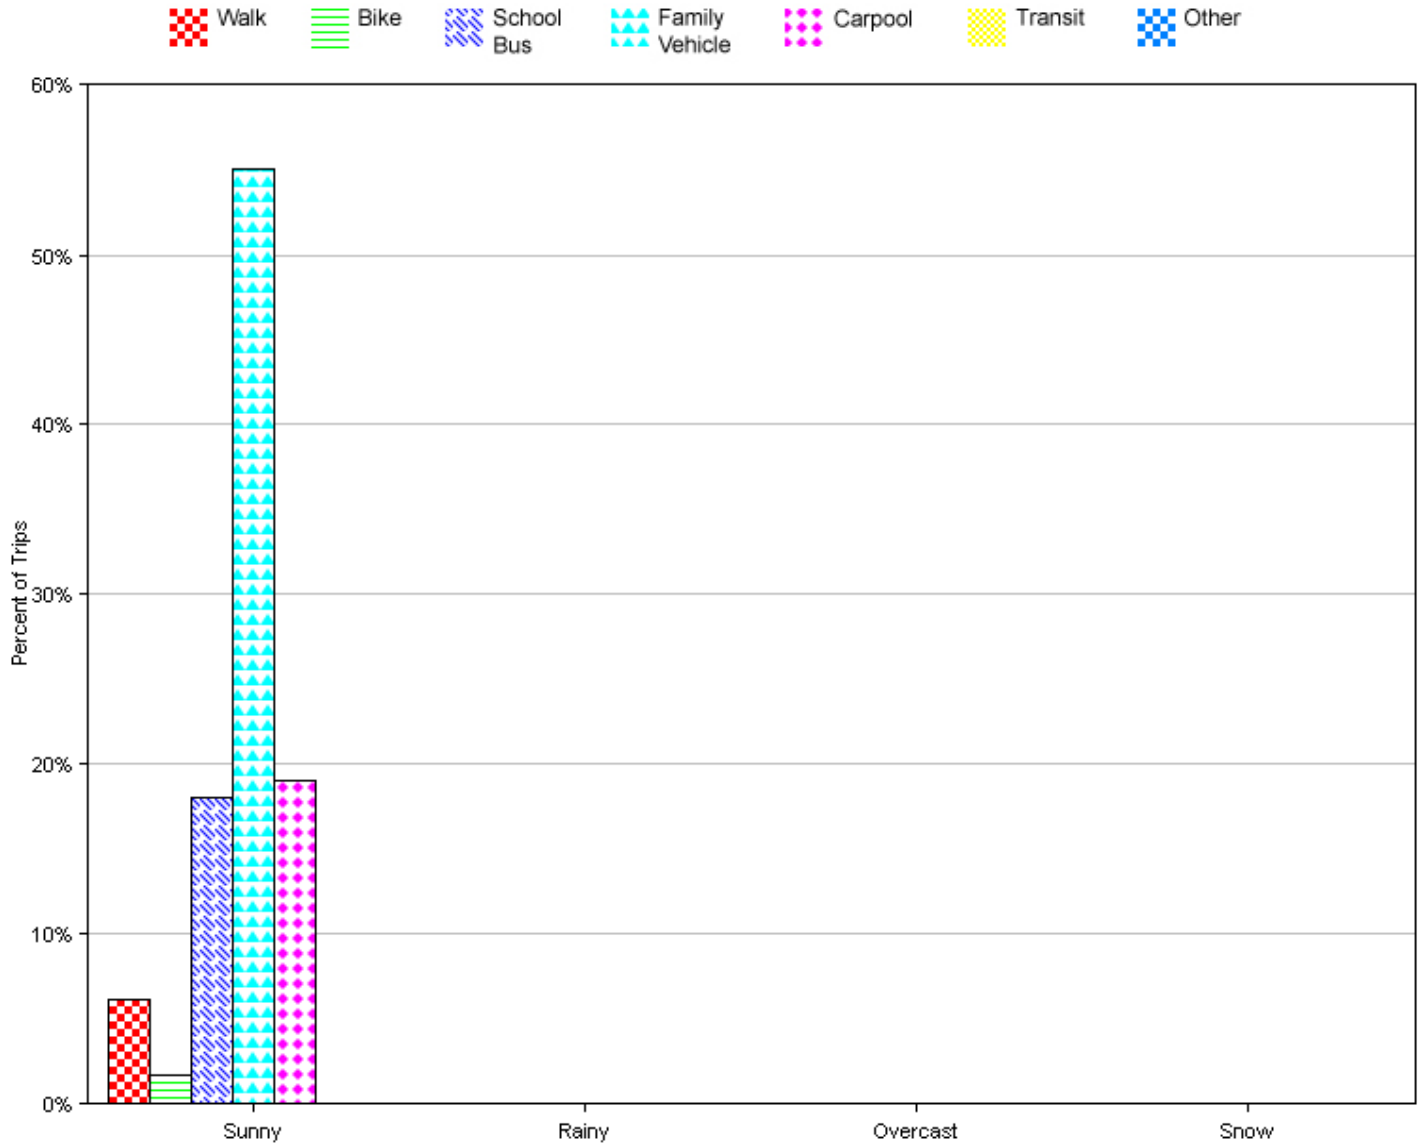

Travel Mode by Weather Conditions

Travel Mode by Weather Condition

Weather Condition	Number of Trips	Walk	Bike	School Bus	Family Vehicle	Carpool	Transit	Other
Sunny	294	6%	2%	18%	55%	19%	0%	0%
Rainy	0	0%	0%	0%	0%	0%	0%	0%
Overcast	0	0%	0%	0%	0%	0%	0%	0%
Snow	0	0%	0%	0%	0%	0%	0%	0%

Percentages may not total 100% due to rounding.