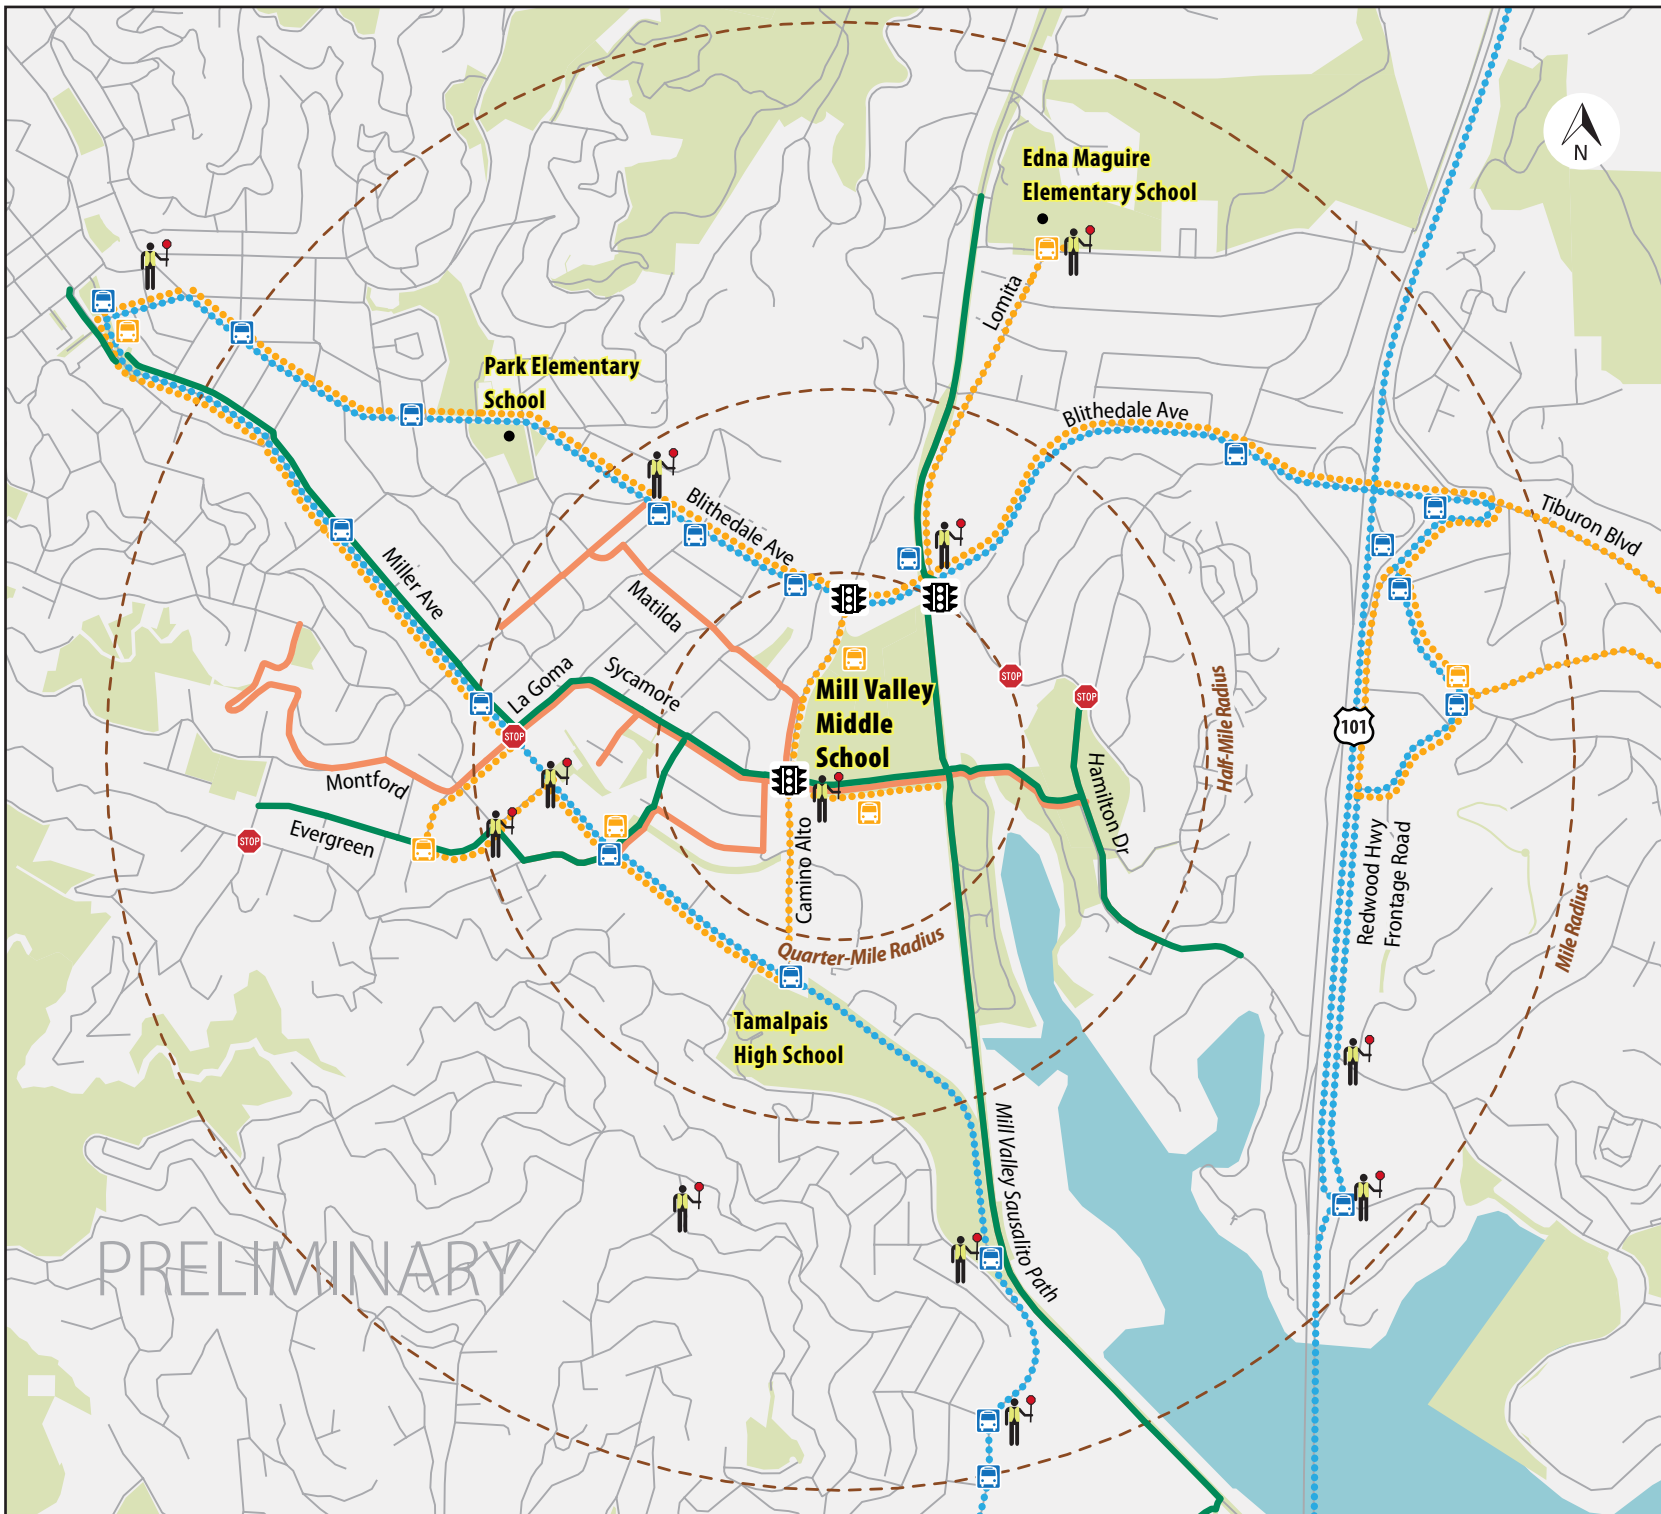

Suggested Routes to School

MILL VALLEY MIDDLE SCHOOL

Mill Valley School District

LEGEND

- Recommended Walking Routes
- Recommended Bike Route
- All-way Stop
- Traffic Signals
- Crossing Guard
- Marin Transit Routes 17, 61, 115
- Bus Stop
- Yellow Bus Route
- Yellow Bus Bus Stop