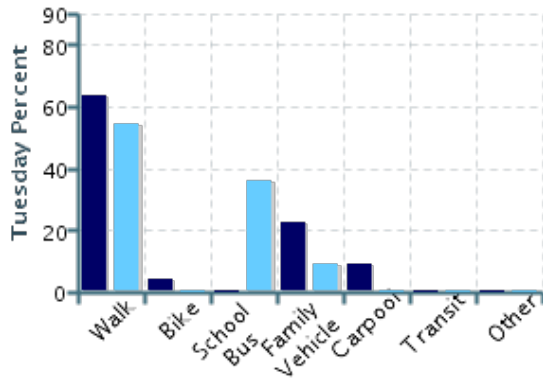

Morning and Afternoon Travel Mode Comparison

Morning and Afternoon Travel Mode Comparison

| | Number of Trips | Walk | Bike | School Bus | Family Vehicle | Carpool | Transit | Other |
|-----------|-----------------|------|------|------------|----------------|---------|---------|-------|
| Morning | 53 | 55% | 2% | 0% | 34% | 9% | 0% | 0% |
| Afternoon | 38 | 39% | 0% | 39% | 18% | 3% | 0% | 0% |

Percentages may not total 100% due to rounding.

Morning and Afternoon Travel Mode Comparison by Day

■ Morning ■ Afternoon

Morning and Afternoon Travel Mode Comparison by Day

| | Number of Trips | Walk | Bike | School Bus | Family Vehicle | Carpool | Transit | Other |
|--------------|-----------------|------|------|------------|----------------|---------|---------|-------|
| Tuesday AM | 22 | 64% | 5% | 0% | 23% | 9% | 0% | 0% |
| Tuesday PM | 22 | 55% | 0% | 36% | 9% | 0% | 0% | 0% |
| Wednesday AM | 23 | 57% | 0% | 0% | 35% | 9% | 0% | 0% |
| Wednesday PM | 8 | 25% | 0% | 0% | 63% | 13% | 0% | 0% |
| Thursday AM | 8 | 25% | 0% | 0% | 63% | 13% | 0% | 0% |
| Thursday PM | 8 | 13% | 0% | 88% | 0% | 0% | 0% | 0% |

Percentages may not total 100% due to rounding.

Travel Mode by Weather Conditions

Travel Mode by Weather Condition

| Weather Condition | Number of Trips | Walk | Bike | School Bus | Family Vehicle | Carpool | Transit | Other |
|-------------------|-----------------|------|------|------------|----------------|---------|---------|-------|
| Sunny | 52 | 52% | 0% | 29% | 17% | 2% | 0% | 0% |
| Rainy | 0 | 0% | 0% | 0% | 0% | 0% | 0% | 0% |
| Overcast | 39 | 44% | 3% | 0% | 41% | 13% | 0% | 0% |
| Snow | 0 | 0% | 0% | 0% | 0% | 0% | 0% | 0% |