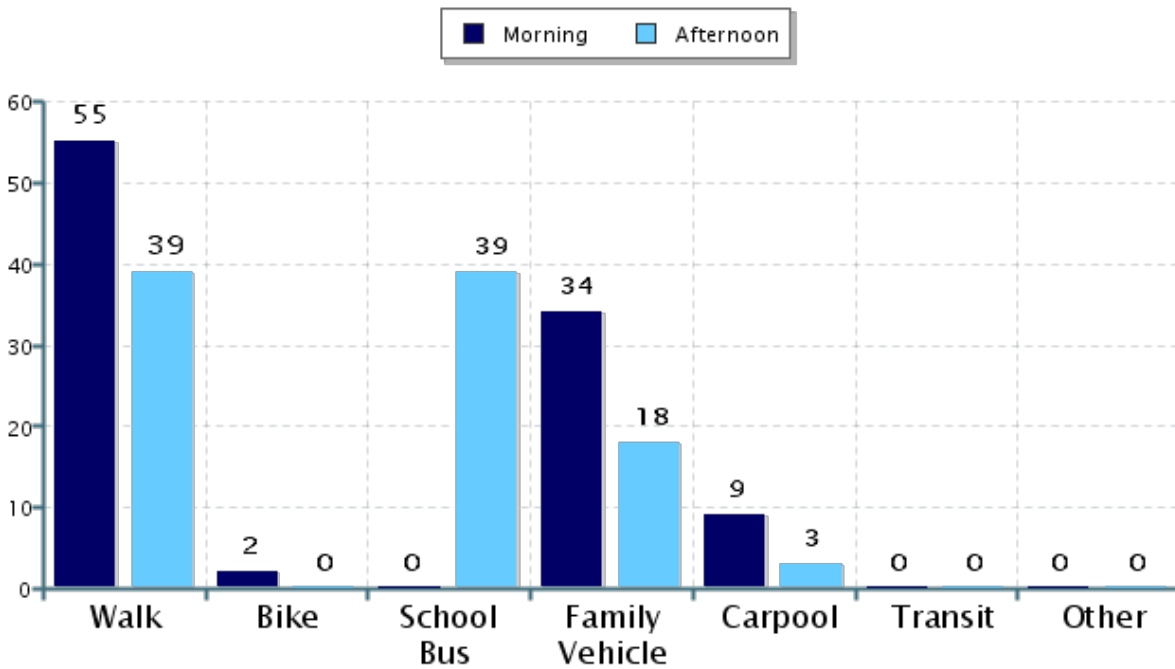

Student Travel Tally Report: One School in One Data Collection Period

School Name: Bayside Martin Luther King Jr. Academy

Set ID: 23922

School Group: Marin Safe Routes to Schools

Month and Year Collected: September 2017

School Enrollment: 140

Date Report Generated: 02/05/2018

% of Students reached by SRTS activities: Don't Know

Tags:

**Number of Classrooms
Included in Report:** 4

This report contains information from your school's classrooms about students' trip to and from school. The data used in this report were collected using the in-class Student Travel Tally questionnaire from the National Center for Safe Routes to School.

Morning and Afternoon Travel Mode Comparison

Morning and Afternoon Travel Mode Comparison

| | Number of Trips | Walk | Bike | School Bus | Family Vehicle | Carpool | Transit | Other |
|-----------|-----------------|------|------|------------|----------------|---------|---------|-------|
| Morning | 53 | 55% | 2% | 0% | 34% | 9% | 0% | 0% |
| Afternoon | 38 | 39% | 0% | 39% | 18% | 3% | 0% | 0% |

Percentages may not total 100% due to rounding.

Morning and Afternoon Travel Mode Comparison by Day

■ Morning ■ Afternoon

Morning and Afternoon Travel Mode Comparison by Day

| | Number of Trips | Walk | Bike | School Bus | Family Vehicle | Carpool | Transit | Other |
|--------------|-----------------|------|------|------------|----------------|---------|---------|-------|
| Tuesday AM | 22 | 64% | 5% | 0% | 23% | 9% | 0% | 0% |
| Tuesday PM | 22 | 55% | 0% | 36% | 9% | 0% | 0% | 0% |
| Wednesday AM | 23 | 57% | 0% | 0% | 35% | 9% | 0% | 0% |
| Wednesday PM | 8 | 25% | 0% | 0% | 63% | 13% | 0% | 0% |
| Thursday AM | 8 | 25% | 0% | 0% | 63% | 13% | 0% | 0% |
| Thursday PM | 8 | 13% | 0% | 88% | 0% | 0% | 0% | 0% |