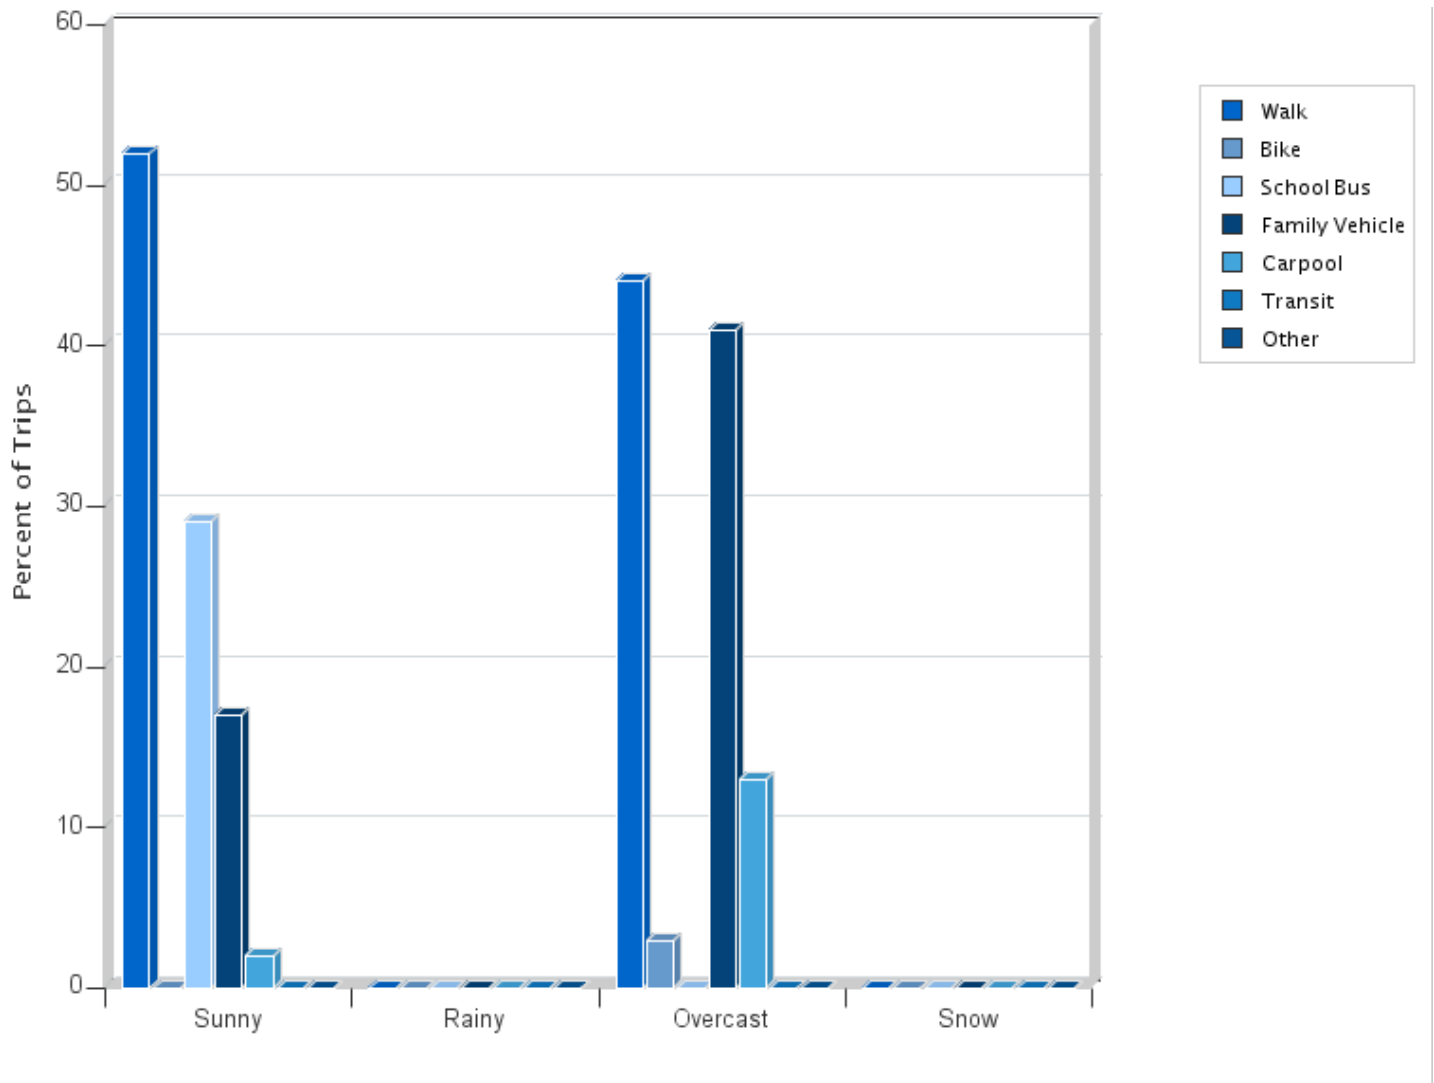

Travel Mode by Weather Conditions

Travel Mode by Weather Condition

Weather Condition	Number of Trips	Walk	Bike	School Bus	Family Vehicle	Carpool	Transit	Other
Sunny	52	52%	0%	29%	17%	2%	0%	0%
Rainy	0	0%	0%	0%	0%	0%	0%	0%
Overcast	39	44%	3%	0%	41%	13%	0%	0%
Snow	0	0%	0%	0%	0%	0%	0%	0%

Percentages may not total 100% due to rounding.