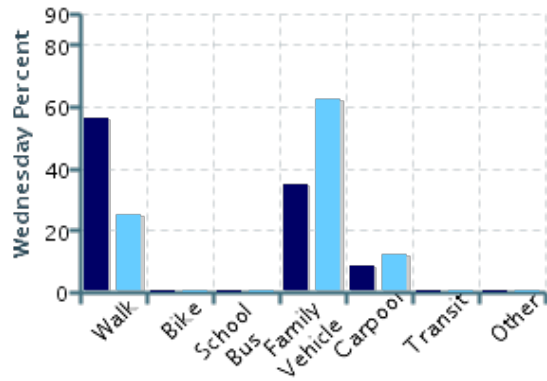

Morning and Afternoon Travel Mode Comparison

Morning and Afternoon Travel Mode Comparison

| | Number of Trips | Walk | Bike | School Bus | Family Vehicle | Carpool | Transit | Other |
|-----------|-----------------|------|------|------------|----------------|---------|---------|-------|
| Morning | 53 | 55% | 2% | 0% | 34% | 9% | 0% | 0% |
| Afternoon | 38 | 39% | 0% | 39% | 18% | 3% | 0% | 0% |

Percentages may not total 100% due to rounding.

Morning and Afternoon Travel Mode Comparison by Day

■ Morning ■ Afternoon

Morning and Afternoon Travel Mode Comparison by Day

| | Number of Trips | Walk | Bike | School Bus | Family Vehicle | Carpool | Transit | Other |
|--------------|-----------------|------|------|------------|----------------|---------|---------|-------|
| Tuesday AM | 22 | 64% | 5% | 0% | 23% | 9% | 0% | 0% |
| Tuesday PM | 22 | 55% | 0% | 36% | 9% | 0% | 0% | 0% |
| Wednesday AM | 23 | 57% | 0% | 0% | 35% | 9% | 0% | 0% |
| Wednesday PM | 8 | 25% | 0% | 0% | 63% | 13% | 0% | 0% |
| Thursday AM | 8 | 25% | 0% | 0% | 63% | 13% | 0% | 0% |
| Thursday PM | 8 | 13% | 0% | 88% | 0% | 0% | 0% | 0% |