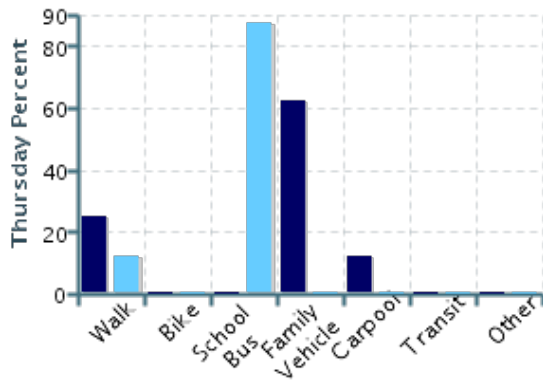

Morning and Afternoon Travel Mode Comparison

Morning and Afternoon Travel Mode Comparison

| | Number of Trips | Walk | Bike | School Bus | Family Vehicle | Carpool | Transit | Other |
|-----------|-----------------|------|------|------------|----------------|---------|---------|-------|
| Morning | 53 | 55% | 2% | 0% | 34% | 9% | 0% | 0% |
| Afternoon | 38 | 39% | 0% | 39% | 18% | 3% | 0% | 0% |

Percentages may not total 100% due to rounding.

Morning and Afternoon Travel Mode Comparison by Day

■ Morning ■ Afternoon

Morning and Afternoon Travel Mode Comparison by Day

| | Number of Trips | Walk | Bike | School Bus | Family Vehicle | Carpool | Transit | Other |
|--------------|-----------------|------|------|------------|----------------|---------|---------|-------|
| Tuesday AM | 22 | 64% | 5% | 0% | 23% | 9% | 0% | 0% |
| Tuesday PM | 22 | 55% | 0% | 36% | 9% | 0% | 0% | 0% |
| Wednesday AM | 23 | 57% | 0% | 0% | 35% | 9% | 0% | 0% |
| Wednesday PM | 8 | 25% | 0% | 0% | 63% | 13% | 0% | 0% |
| Thursday AM | 8 | 25% | 0% | 0% | 63% | 13% | 0% | 0% |
| Thursday PM | 8 | 13% | 0% | 88% | 0% | 0% | 0% | 0% |

Percentages may not total 100% due to rounding.

Travel Mode by Weather Conditions

Travel Mode by Weather Condition

| Weather Condition | Number of Trips | Walk | Bike | School Bus | Family Vehicle | Carpool | Transit | Other |
|-------------------|-----------------|------|------|------------|----------------|---------|---------|-------|
| Sunny | 52 | 52% | 0% | 29% | 17% | 2% | 0% | 0% |
| Rainy | 0 | 0% | 0% | 0% | 0% | 0% | 0% | 0% |
| Overcast | 39 | 44% | 3% | 0% | 41% | 13% | 0% | 0% |
| Snow | 0 | 0% | 0% | 0% | 0% | 0% | 0% | 0% |