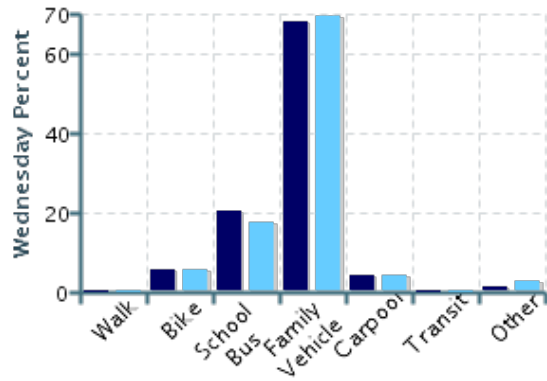

Date Report Generated: 06/13/2018

% of Students reached by SRTS activities: Don't Know

Tags:

**Number of Classrooms
Included in Report:** 5

This report contains information from your school's classrooms about students' trip to and from school. The data used in this report were collected using the in-class Student Travel Tally questionnaire from the National Center for Safe Routes to School.

Morning and Afternoon Travel Mode Comparison

Morning and Afternoon Travel Mode Comparison

| | Number of Trips | Walk | Bike | School Bus | Family Vehicle | Carpool | Transit | Other |
|-----------|-----------------|------|------|------------|----------------|---------|---------|-------|
| Morning | 194 | 0.5% | 7% | 18% | 69% | 5% | 0% | 2% |
| Afternoon | 193 | 0% | 7% | 16% | 69% | 6% | 0% | 2% |

Percentages may not total 100% due to rounding.

Morning and Afternoon Travel Mode Comparison by Day

■ Morning ■ Afternoon

Morning and Afternoon Travel Mode Comparison by Day

| | Number of Trips | Walk | Bike | School Bus | Family Vehicle | Carpool | Transit | Other |
|--------------|-----------------|------|------|------------|----------------|---------|---------|-------|
| Tuesday AM | 70 | 1% | 6% | 20% | 67% | 4% | 0% | 1% |
| Tuesday PM | 70 | 0% | 7% | 16% | 69% | 7% | 0% | 1% |
| Wednesday AM | 69 | 0% | 6% | 20% | 68% | 4% | 0% | 1% |
| Wednesday PM | 69 | 0% | 6% | 17% | 70% | 4% | 0% | 3% |
| Thursday AM | 55 | 0% | 9% | 13% | 71% | 5% | 0% | 2% |
| Thursday PM | 54 | 0% | 7% | 15% | 69% | 7% | 0% | 2% |