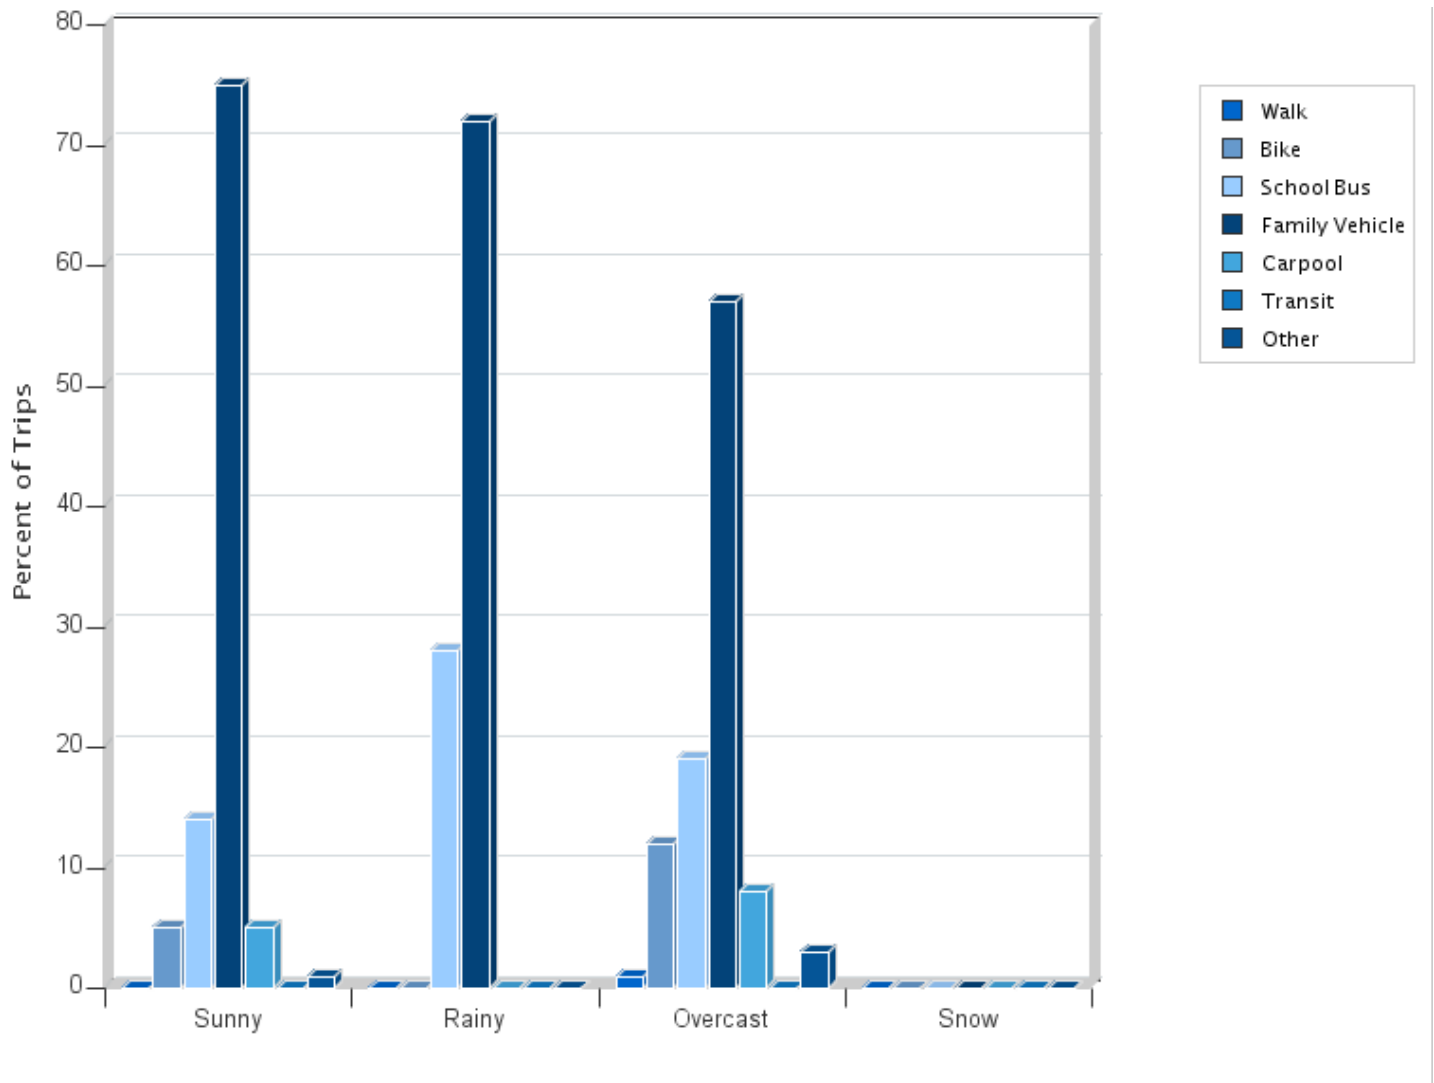

Travel Mode by Weather Conditions

Travel Mode by Weather Condition

Weather Condition	Number of Trips	Walk	Bike	School Bus	Family Vehicle	Carpool	Transit	Other
Sunny	219	0%	5%	14%	75%	5%	0%	1%
Rainy	32	0%	0%	28%	72%	0%	0%	0%
Overcast	136	0.7%	12%	19%	57%	8%	0%	3%
Snow	0	0%	0%	0%	0%	0%	0%	0%

Percentages may not total 100% due to rounding.