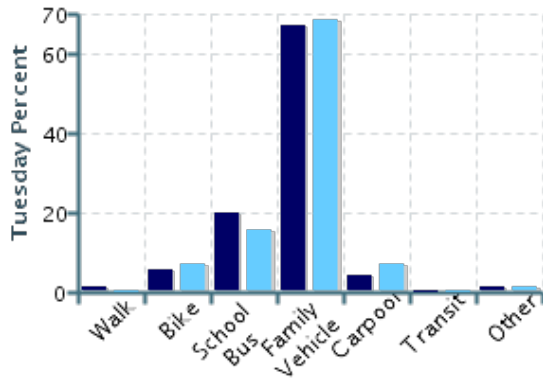

Morning and Afternoon Travel Mode Comparison

Morning and Afternoon Travel Mode Comparison

| | Number of Trips | Walk | Bike | School Bus | Family Vehicle | Carpool | Transit | Other |
|-----------|-----------------|------|------|------------|----------------|---------|---------|-------|
| Morning | 194 | 0.5% | 7% | 18% | 69% | 5% | 0% | 2% |
| Afternoon | 193 | 0% | 7% | 16% | 69% | 6% | 0% | 2% |

Percentages may not total 100% due to rounding.

Morning and Afternoon Travel Mode Comparison by Day

■ Morning ■ Afternoon

Morning and Afternoon Travel Mode Comparison by Day

| | Number of Trips | Walk | Bike | School Bus | Family Vehicle | Carpool | Transit | Other |
|--------------|-----------------|------|------|------------|----------------|---------|---------|-------|
| Tuesday AM | 70 | 1% | 6% | 20% | 67% | 4% | 0% | 1% |
| Tuesday PM | 70 | 0% | 7% | 16% | 69% | 7% | 0% | 1% |
| Wednesday AM | 69 | 0% | 6% | 20% | 68% | 4% | 0% | 1% |
| Wednesday PM | 69 | 0% | 6% | 17% | 70% | 4% | 0% | 3% |
| Thursday AM | 55 | 0% | 9% | 13% | 71% | 5% | 0% | 2% |
| Thursday PM | 54 | 0% | 7% | 15% | 69% | 7% | 0% | 2% |

Percentages may not total 100% due to rounding.

Travel Mode by Weather Conditions

Travel Mode by Weather Condition

| Weather Condition | Number of Trips | Walk | Bike | School Bus | Family Vehicle | Carpool | Transit | Other |
|-------------------|-----------------|------|------|------------|----------------|---------|---------|-------|
| Sunny | 219 | 0% | 5% | 14% | 75% | 5% | 0% | 1% |
| Rainy | 32 | 0% | 0% | 28% | 72% | 0% | 0% | 0% |
| Overcast | 136 | 0.7% | 12% | 19% | 57% | 8% | 0% | 3% |
| Snow | 0 | 0% | 0% | 0% | 0% | 0% | 0% | 0% |