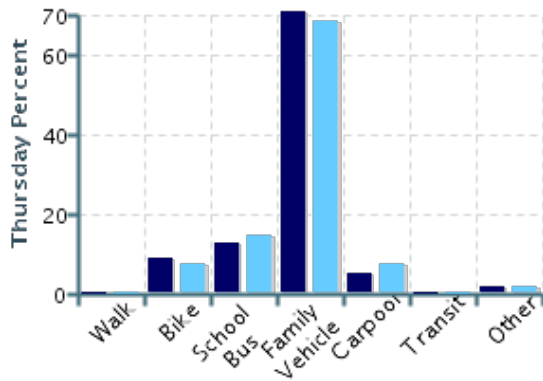

Morning and Afternoon Travel Mode Comparison

Morning and Afternoon Travel Mode Comparison

| | Number of Trips | Walk | Bike | School Bus | Family Vehicle | Carpool | Transit | Other |
|-----------|-----------------|------|------|------------|----------------|---------|---------|-------|
| Morning | 194 | 0.5% | 7% | 18% | 69% | 5% | 0% | 2% |
| Afternoon | 193 | 0% | 7% | 16% | 69% | 6% | 0% | 2% |

Percentages may not total 100% due to rounding.

Morning and Afternoon Travel Mode Comparison by Day

■ Morning ■ Afternoon

Morning and Afternoon Travel Mode Comparison by Day

| | Number of Trips | Walk | Bike | School Bus | Family Vehicle | Carpool | Transit | Other |
|--------------|-----------------|------|------|------------|----------------|---------|---------|-------|
| Tuesday AM | 70 | 1% | 6% | 20% | 67% | 4% | 0% | 1% |
| Tuesday PM | 70 | 0% | 7% | 16% | 69% | 7% | 0% | 1% |
| Wednesday AM | 69 | 0% | 6% | 20% | 68% | 4% | 0% | 1% |
| Wednesday PM | 69 | 0% | 6% | 17% | 70% | 4% | 0% | 3% |
| Thursday AM | 55 | 0% | 9% | 13% | 71% | 5% | 0% | 2% |
| Thursday PM | 54 | 0% | 7% | 15% | 69% | 7% | 0% | 2% |

Percentages may not total 100% due to rounding.

Travel Mode by Weather Conditions

Travel Mode by Weather Condition

| Weather Condition | Number of Trips | Walk | Bike | School Bus | Family Vehicle | Carpool | Transit | Other |
|-------------------|-----------------|------|------|------------|----------------|---------|---------|-------|
| Sunny | 219 | 0% | 5% | 14% | 75% | 5% | 0% | 1% |
| Rainy | 32 | 0% | 0% | 28% | 72% | 0% | 0% | 0% |
| Overcast | 136 | 0.7% | 12% | 19% | 57% | 8% | 0% | 3% |
| Snow | 0 | 0% | 0% | 0% | 0% | 0% | 0% | 0% |