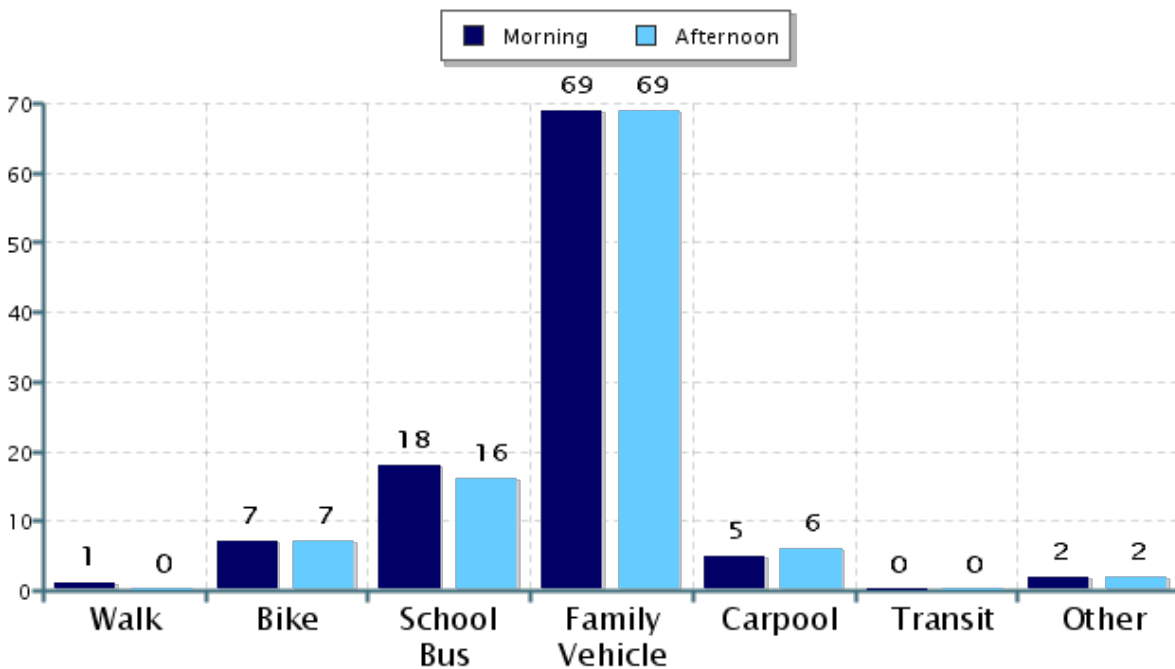

Date Report Generated: 06/13/2018

% of Students reached by SRTS activities: Don't Know

Tags:

**Number of Classrooms
Included in Report:** 5

This report contains information from your school's classrooms about students' trip to and from school. The data used in this report were collected using the in-class Student Travel Tally questionnaire from the National Center for Safe Routes to School.

Morning and Afternoon Travel Mode Comparison

Morning and Afternoon Travel Mode Comparison

| | Number of Trips | Walk | Bike | School Bus | Family Vehicle | Carpool | Transit | Other |
|-----------|-----------------|------|------|------------|----------------|---------|---------|-------|
| Morning | 194 | 0.5% | 7% | 18% | 69% | 5% | 0% | 2% |
| Afternoon | 193 | 0% | 7% | 16% | 69% | 6% | 0% | 2% |