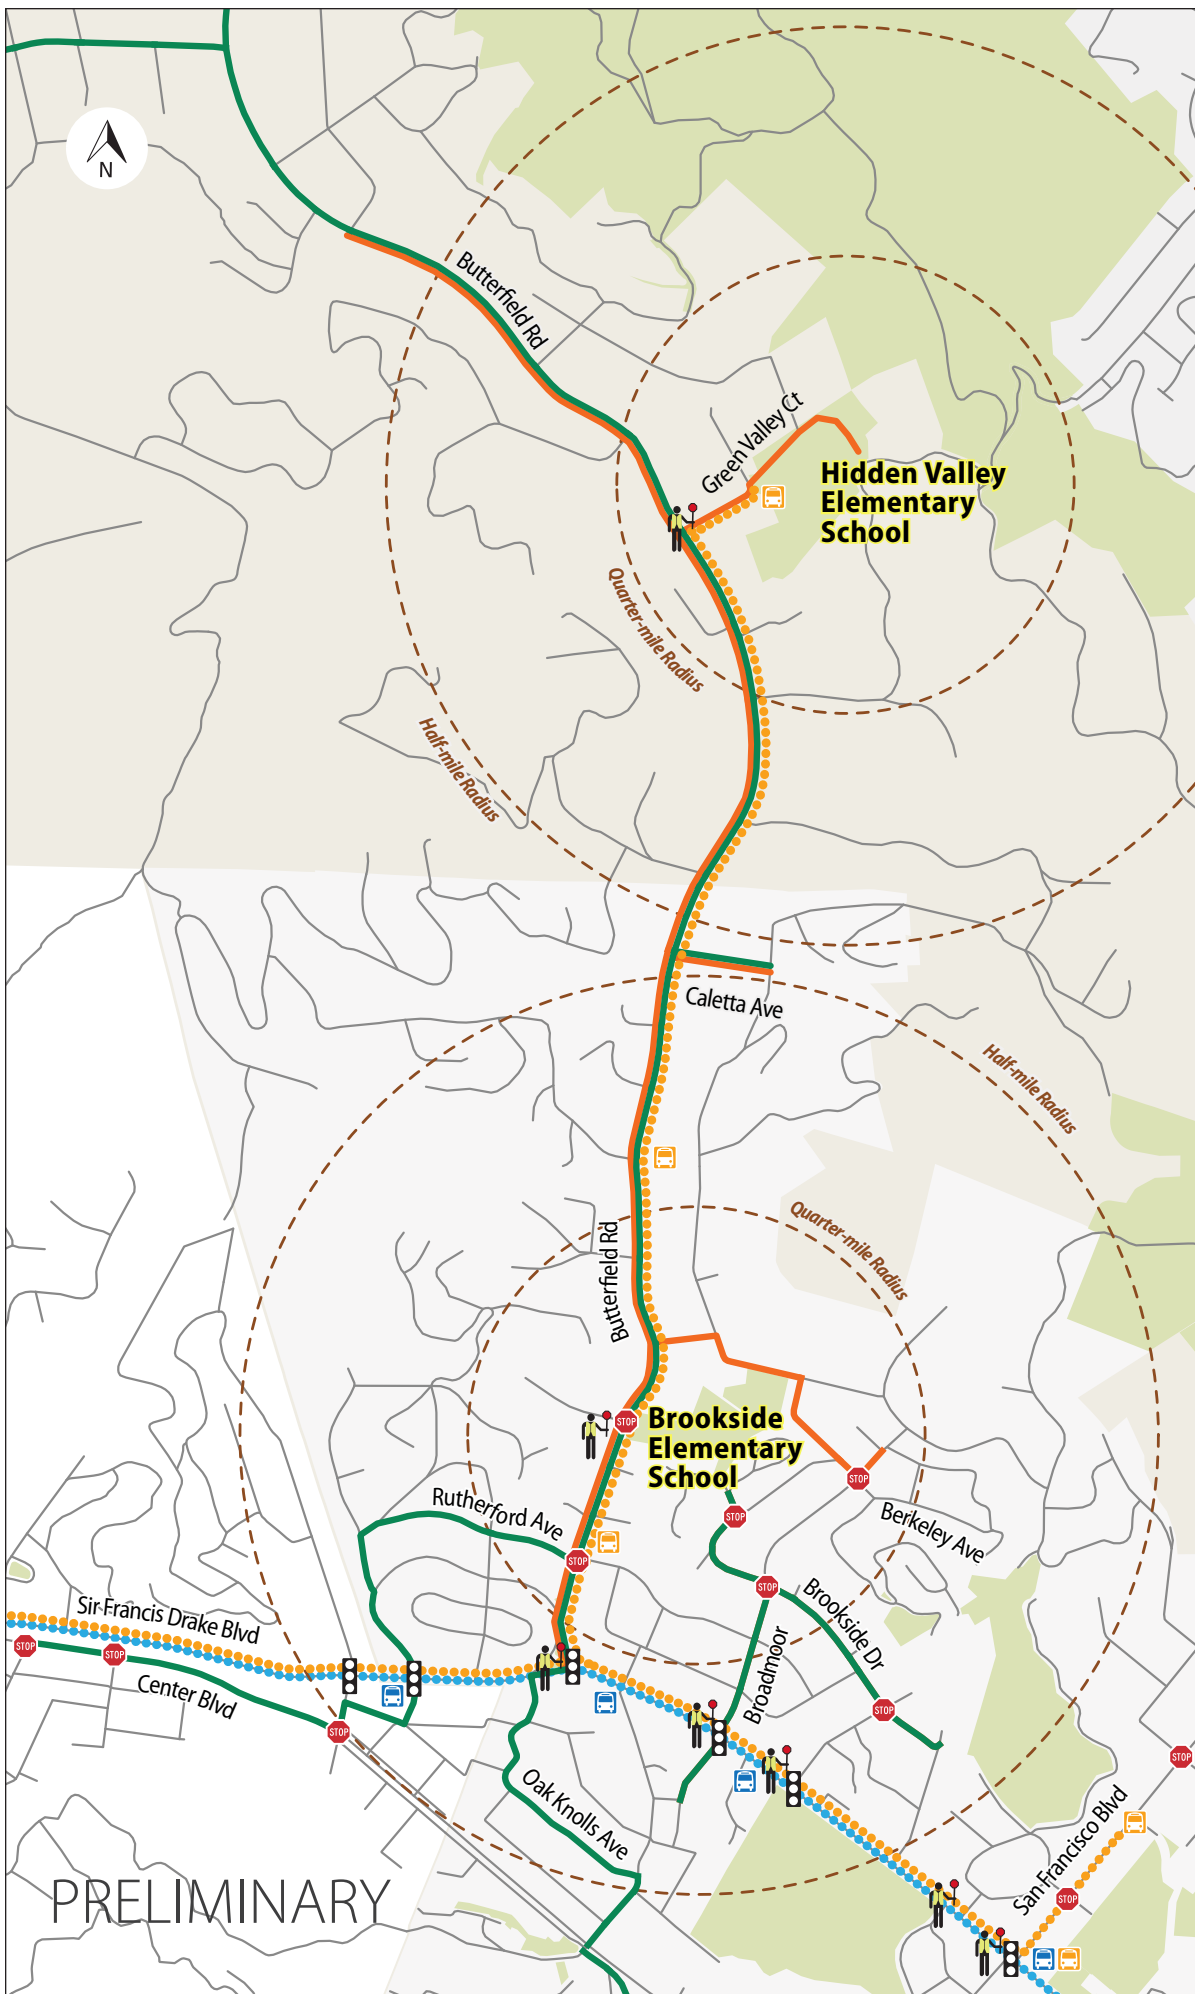

# Suggested Routes to School

## HIDDEN VALLEY & BROOKSIDE ELEMENTARY SCHOOLS

Ross Valley School District

PRELIMINARY

### LEGEND

- Recommended Walking Routes
- Recommended Bike Routes
- All-way Stop
- Traffic Signals
- Crossing Guard
- Marin Transit Route 23
- Route 23 Bus Stop
- Yellow School Bus Route
- Yellow School Bus Stop