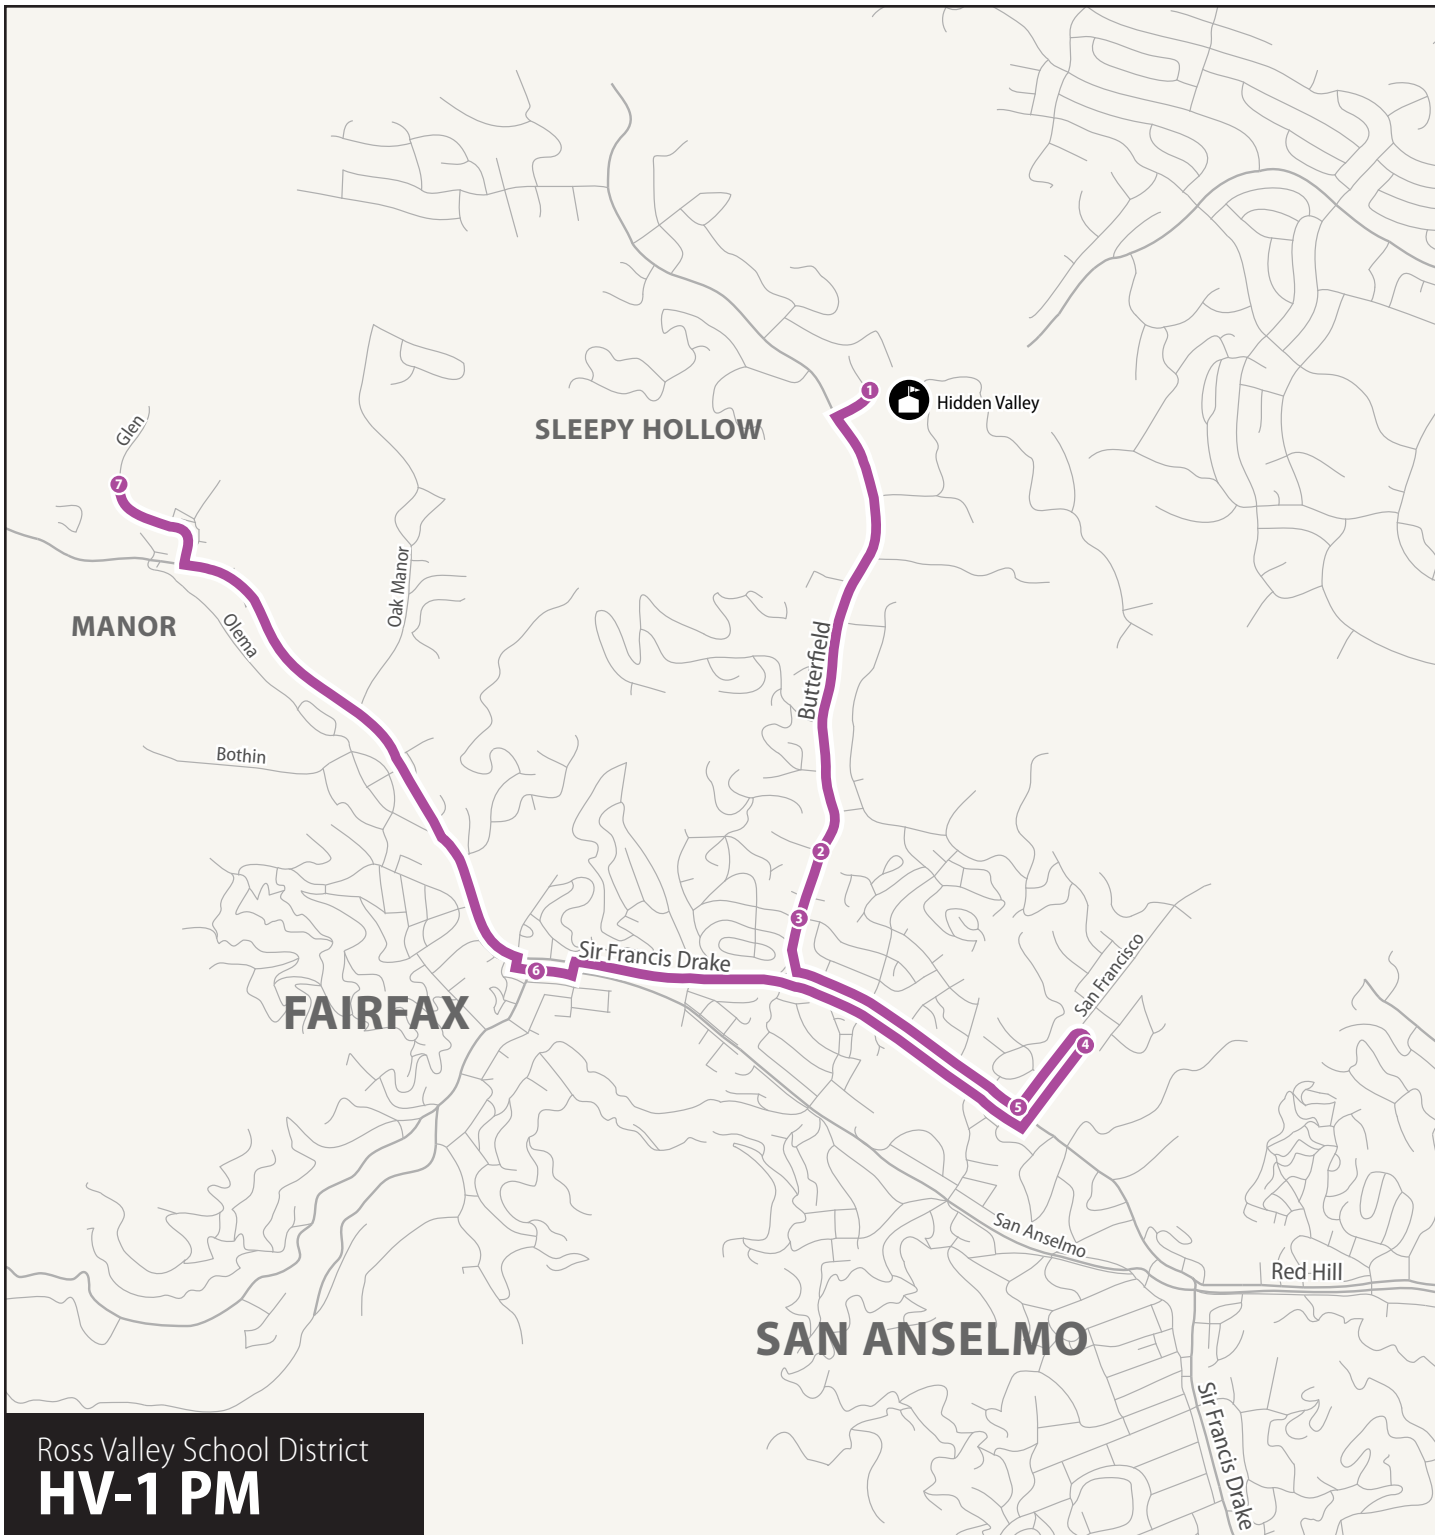

HV-1 (AM)		
Stop	Intersection	Time
1	Sir Francis Drake Blvd & Claus Dr	7:40
2	Memorial Park Lot	7:55
3	Sir Francis Drake Blvd & San Francisco Blvd	7:55
4	Butterfield Rd & Meadowcroft Dr (East)	7:57
5	Butterfield Rd & Woodside Dr (East)	8:00
6	Hidden Valley School	8:05

Ross Valley School District
HV-1 AM

Times are estimated and subject to change. In the morning, please be at the stop 5 minutes before the scheduled departure time.

Ross Valley School District
HV-1 PM

HV-1 (PM)		
Stop	Intersection	Time
1	Hidden Valley	2:55
2	Butterfield Rd & Rosemont (West)	2:58
3	Butterfield Rd & Rutherford (West)	3:00
4	Memorial Park	3:05
5	Sir Francis Drake Blvd & San Francisco Blvd	3:10
6	Downtown Fairfax (Broadway & Bolinas)	3:20
7	White Hill School	3:30

HV-1 (PM - EARLY RELEASE)		
Stop	Intersection	Time
1	Hidden Valley	1:35
2	Butterfield Rd & Rosemont (West)	1:37
3	Butterfield Rd & Rutherford (West)	1:40
4	Memorial Park	1:50
5	Sir Francis Drake Blvd & San Francisco Blvd	1:55
6	Downtown Fairfax (Broadway & Bolinas)	2:00
7	White Hill School	2:10

Times are estimated and subject to change. In the morning, please be at the stop 5 minutes before the scheduled departure time.