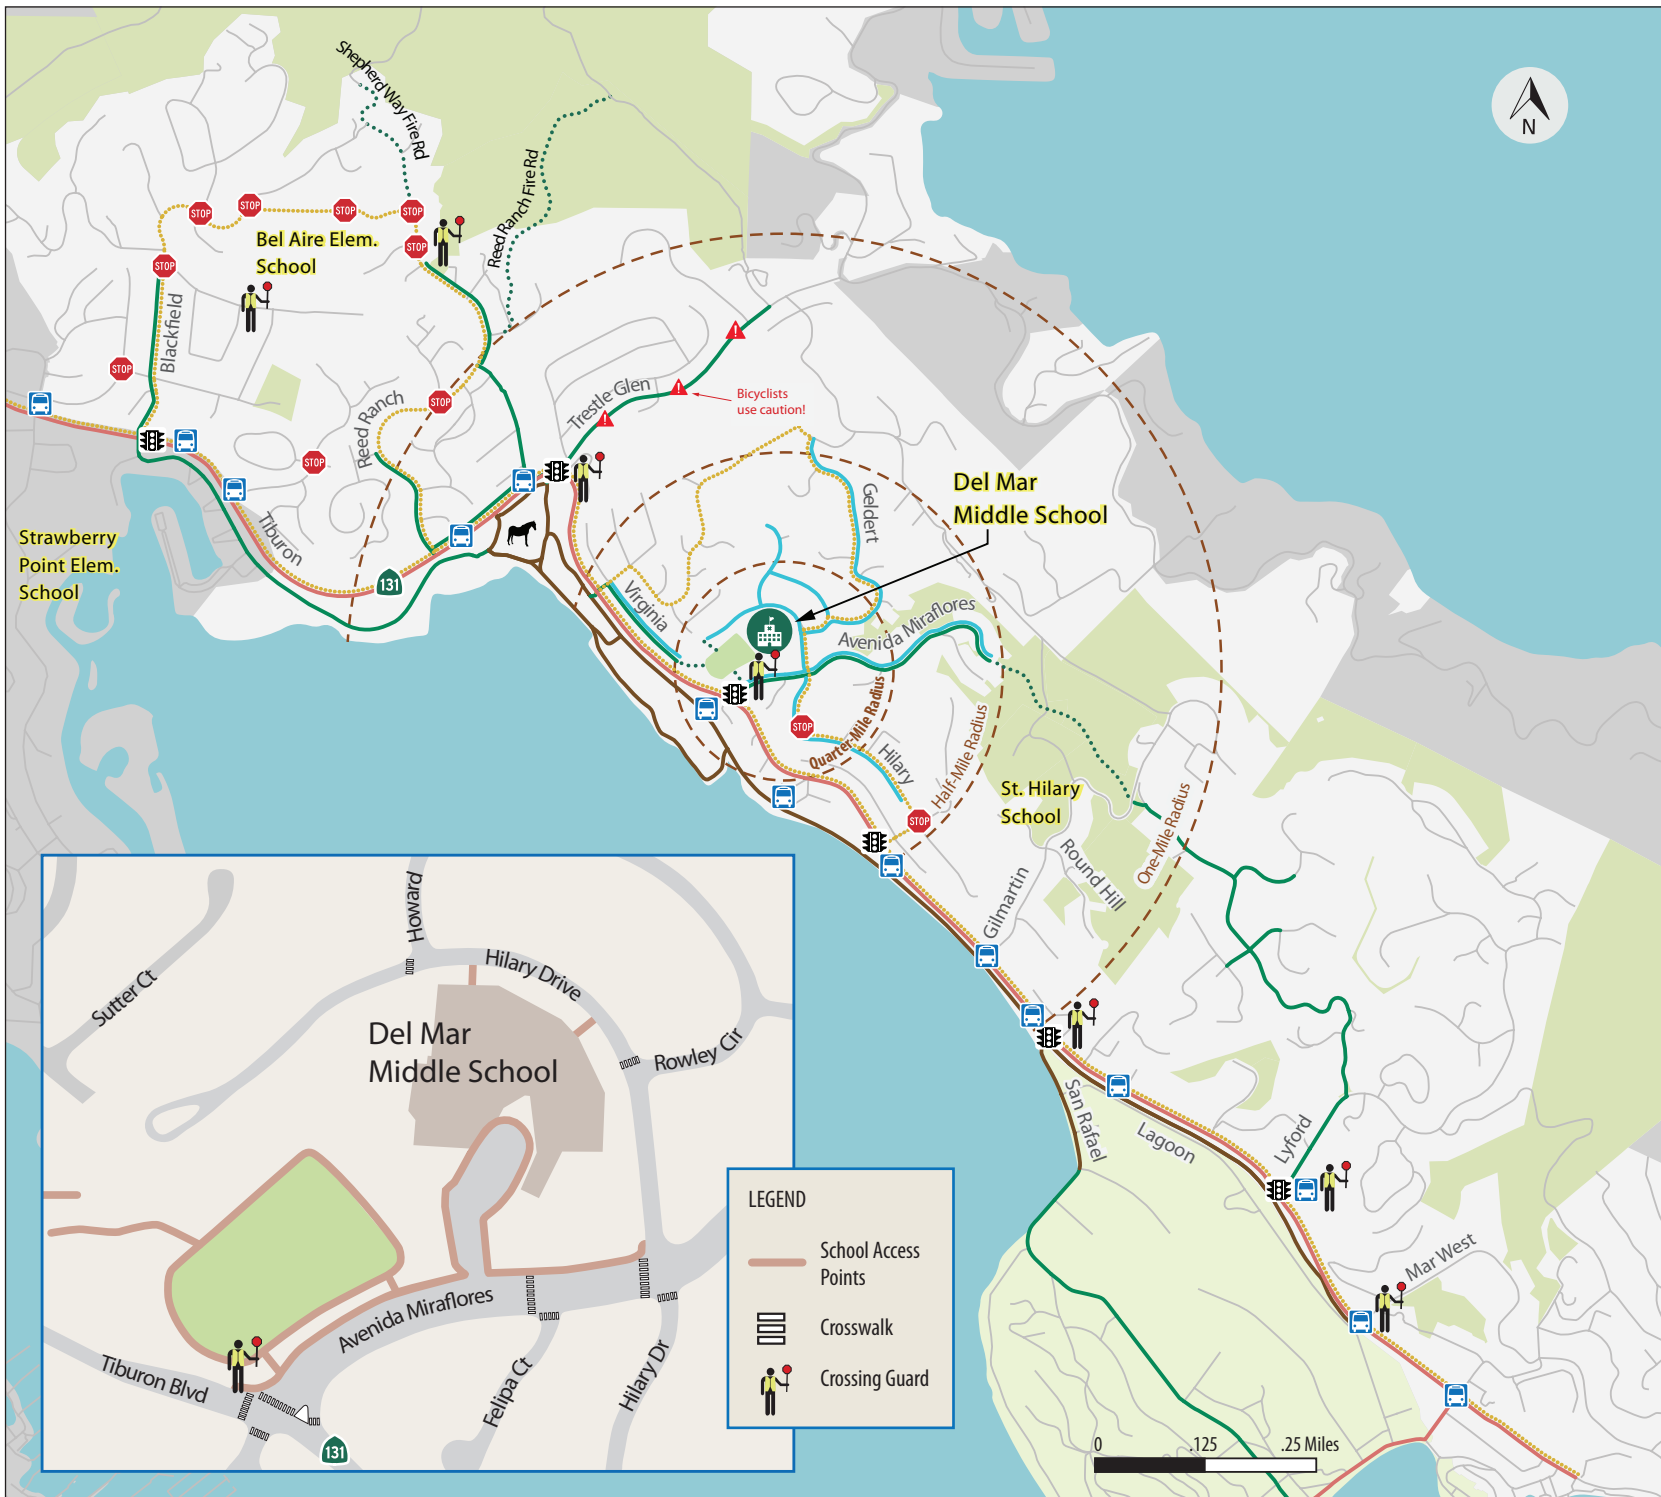

# Suggested Routes to School

## DEL MAR MIDDLE SCHOOL

Reed Unified School District

**LEGEND**

- Recommended Walking Routes
- Recommended Bike Route
- Multi-use Trail
- Fire Roads/Trails
- All-way Stop
- Traffic Signals
- Crossing Guard
- Marin Transit Route 219
- Golden Gate Transit Route 8, Marin Transit Route 119
- Bus Stop
- Blackie's Pasture drop-off zone. 10 min. bike ride to school.

**LEGEND**

- School Access Points
- Crosswalk
- Crossing Guard