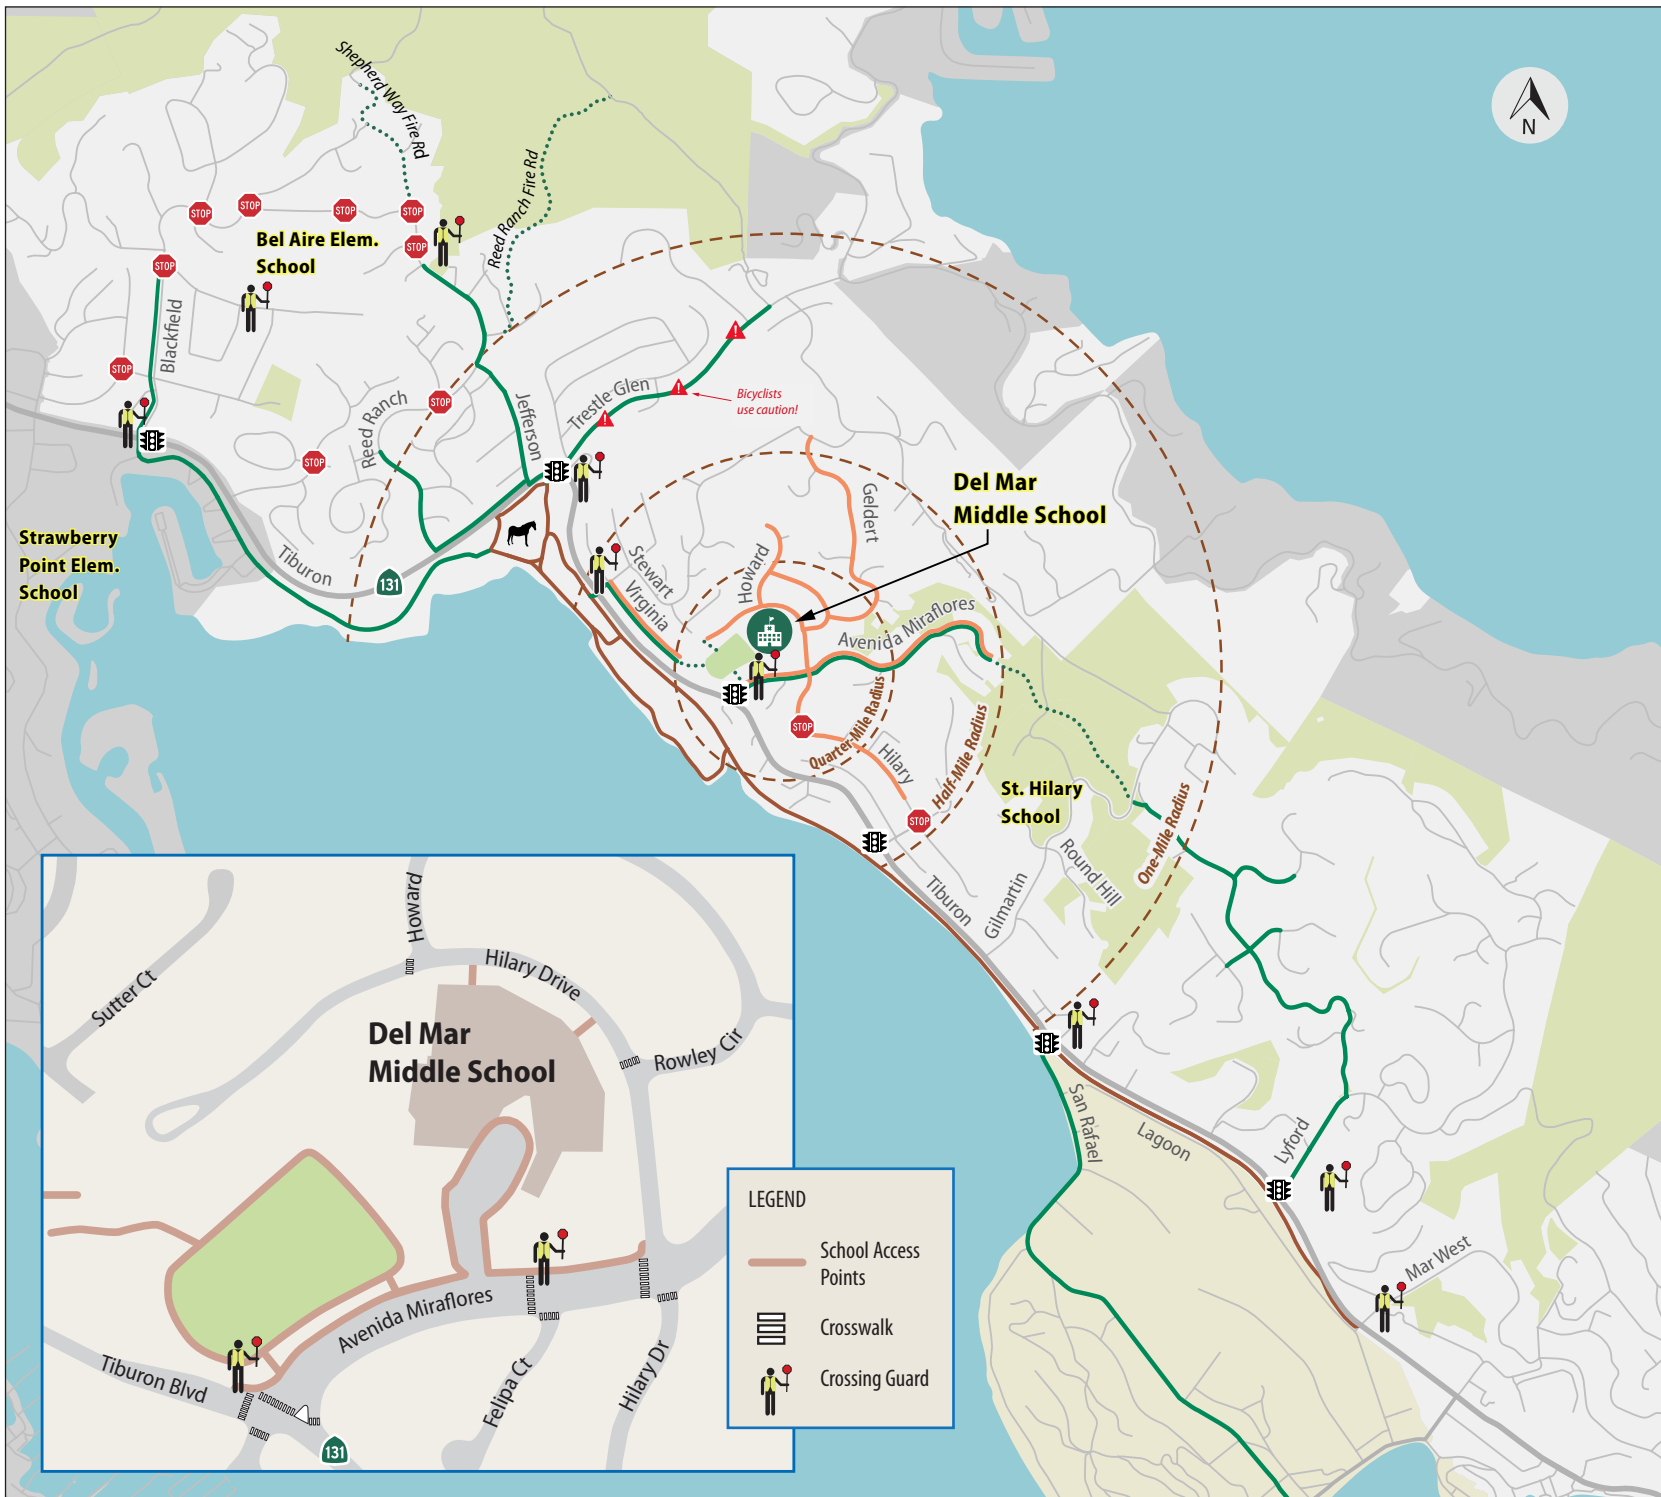

Suggested Routes to School

DEL MAR MIDDLE SCHOOL

Reed Unified School District

LEGEND

- Recommended Walking Routes
- Recommended Bike Route
- Multi-use Trail
- - - - Fire Roads/Trails
-  All-way Stop
-  Traffic Signals
-  Crossing Guard
-  Blackie's Pasture drop-off zone. 10 min. bike ride to school.

LEGEND

- School Access Points
-  Crosswalk
-  Crossing Guard