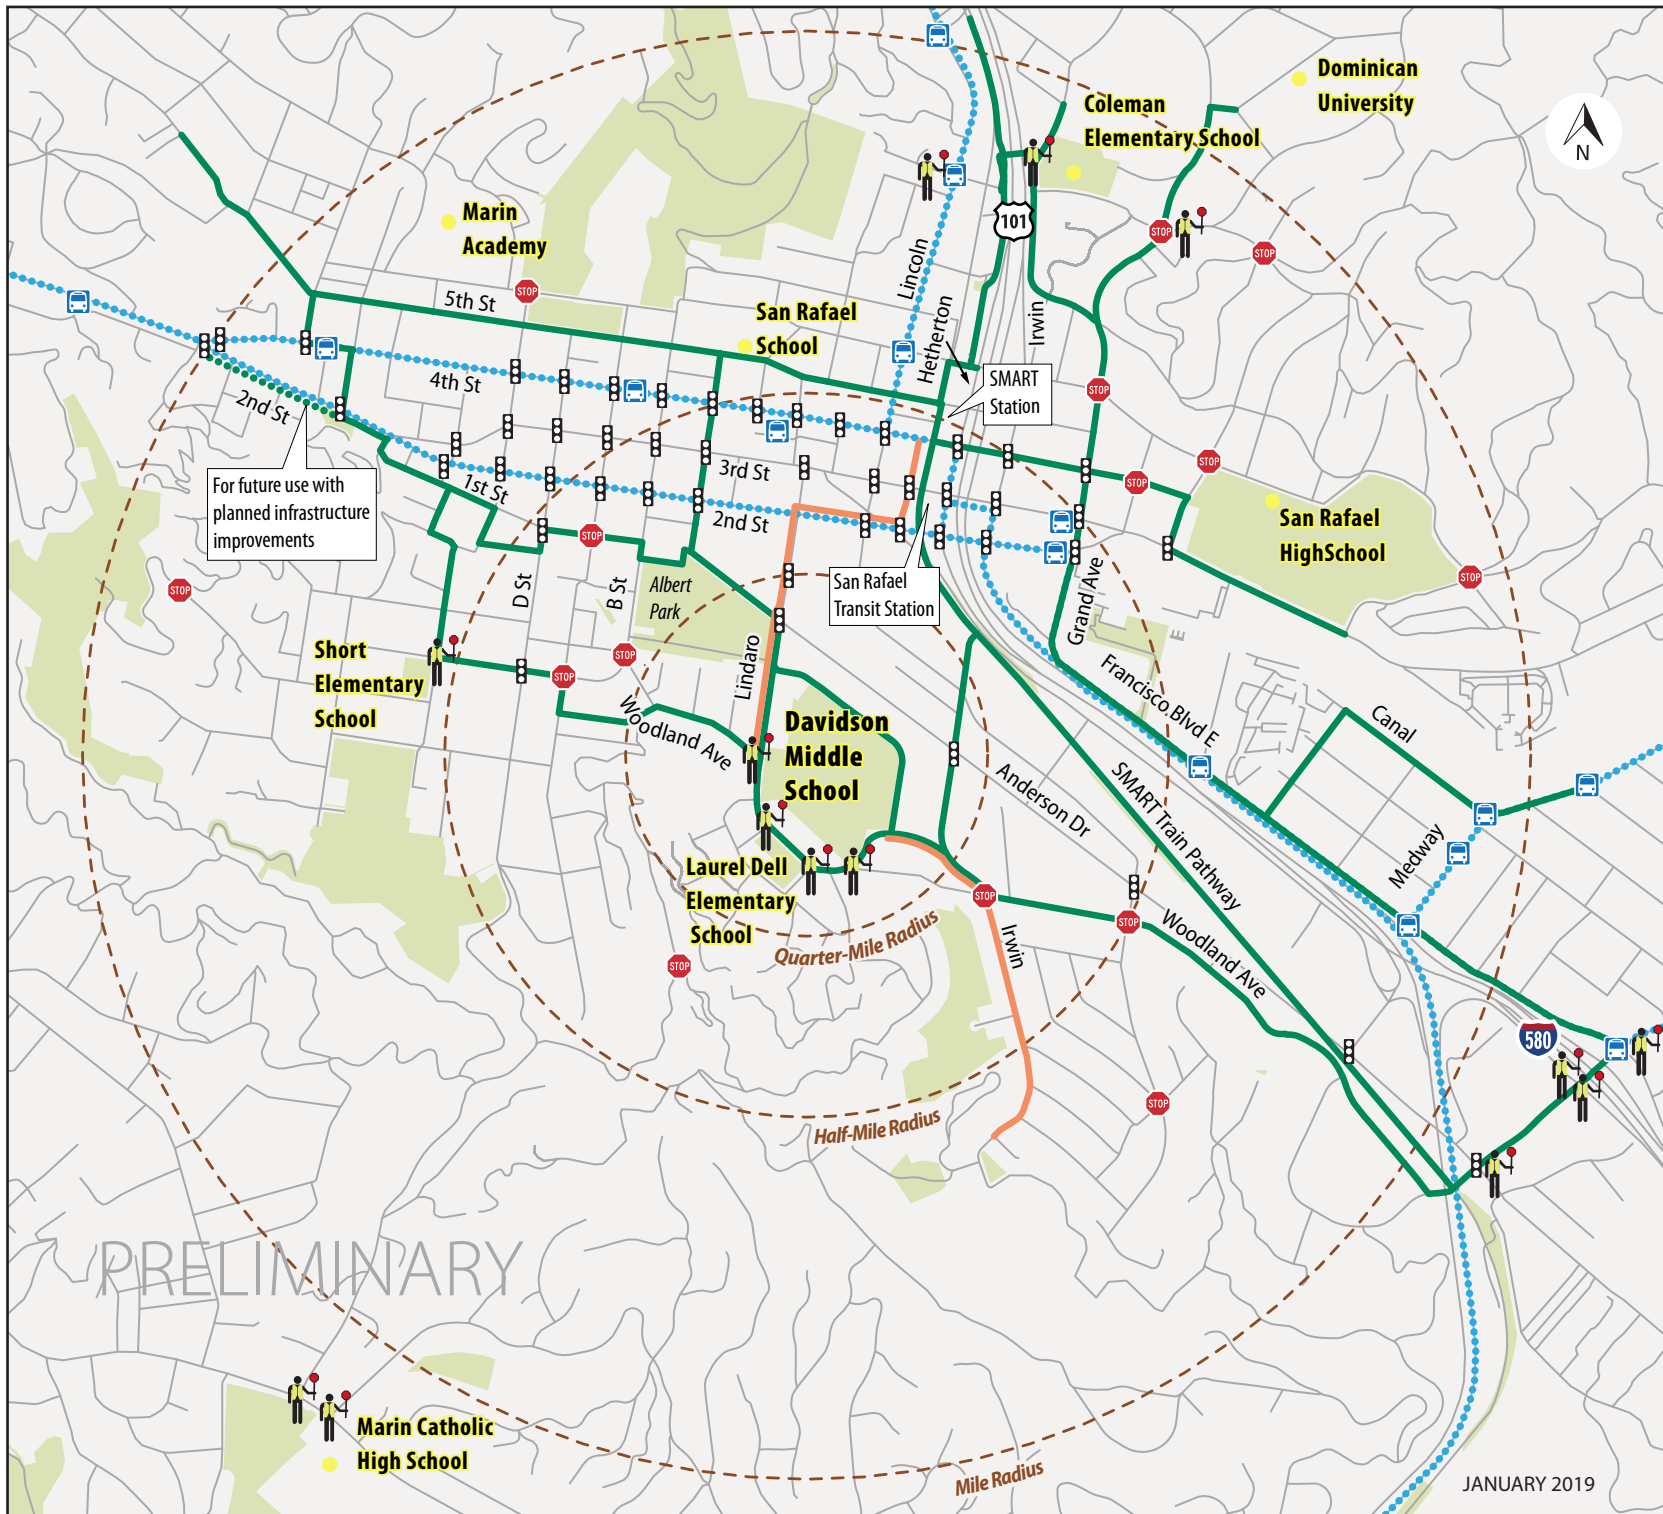

# Suggested Routes to School

## JAMES B DAVIDSON MIDDLE SCHOOL

San Rafael School District

### LEGEND

-  Recommended Walking Routes
-  Recommended Bike Route
-  All-way Stop
-  Traffic Signals
-  Crossing Guard
-  Marin Transit Routes 23, 23x, 35, 36
-  Bus Stop

PRELIMINARY

JANUARY 2019