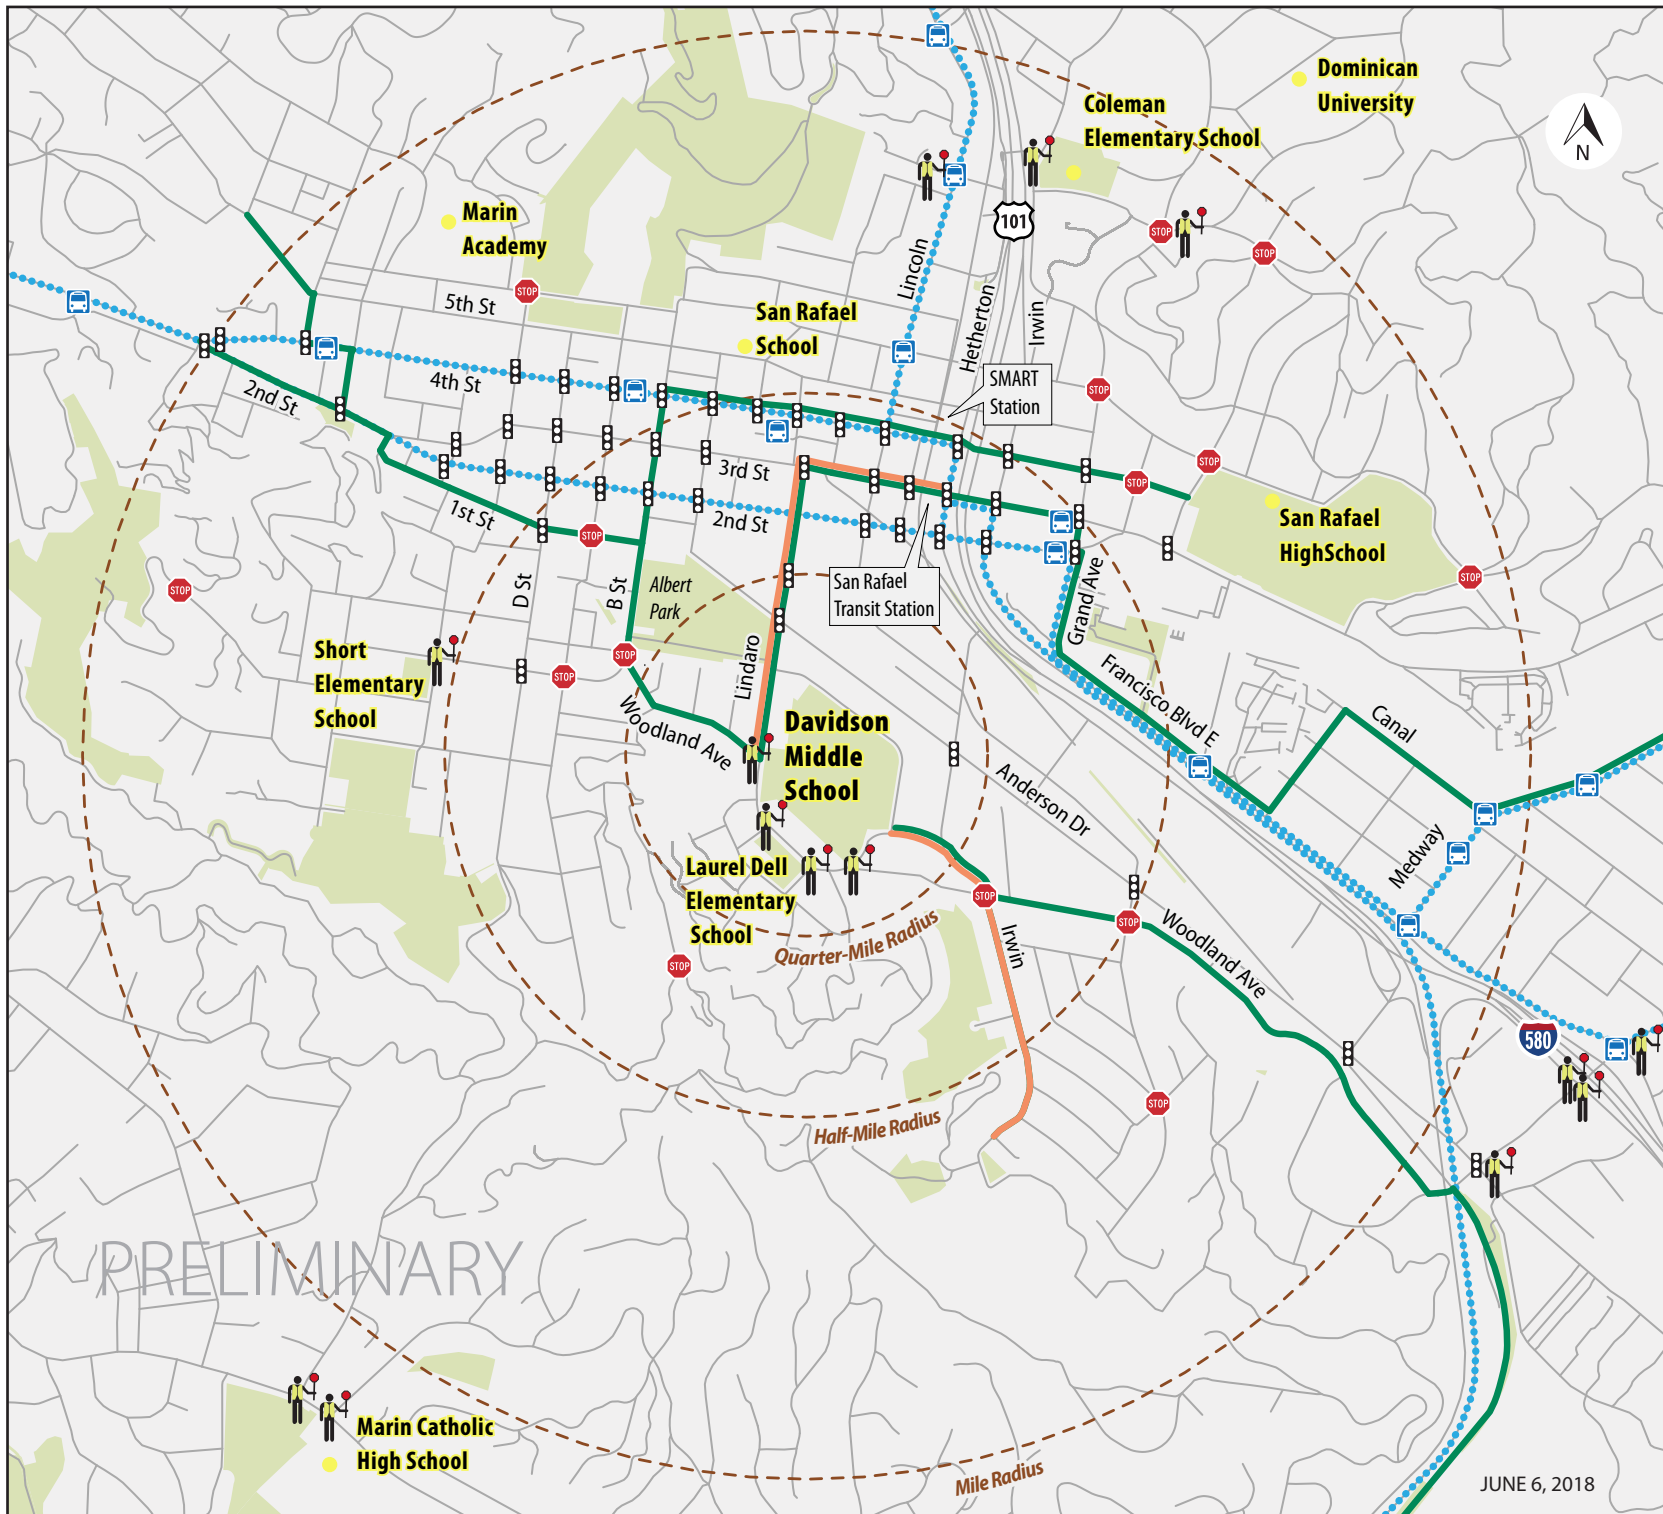

Suggested Routes to School

JAMES B DAVIDSON MIDDLE SCHOOL

San Rafael School District

LEGEND

-  Recommended Walking Routes
-  Recommended Bike Route
-  All-way Stop
-  Traffic Signals
-  Crossing Guard
-  Marin Transit Routes 23, 23x, 35, 36
-  Bus Stop

PRELIMINARY

JUNE 6, 2018