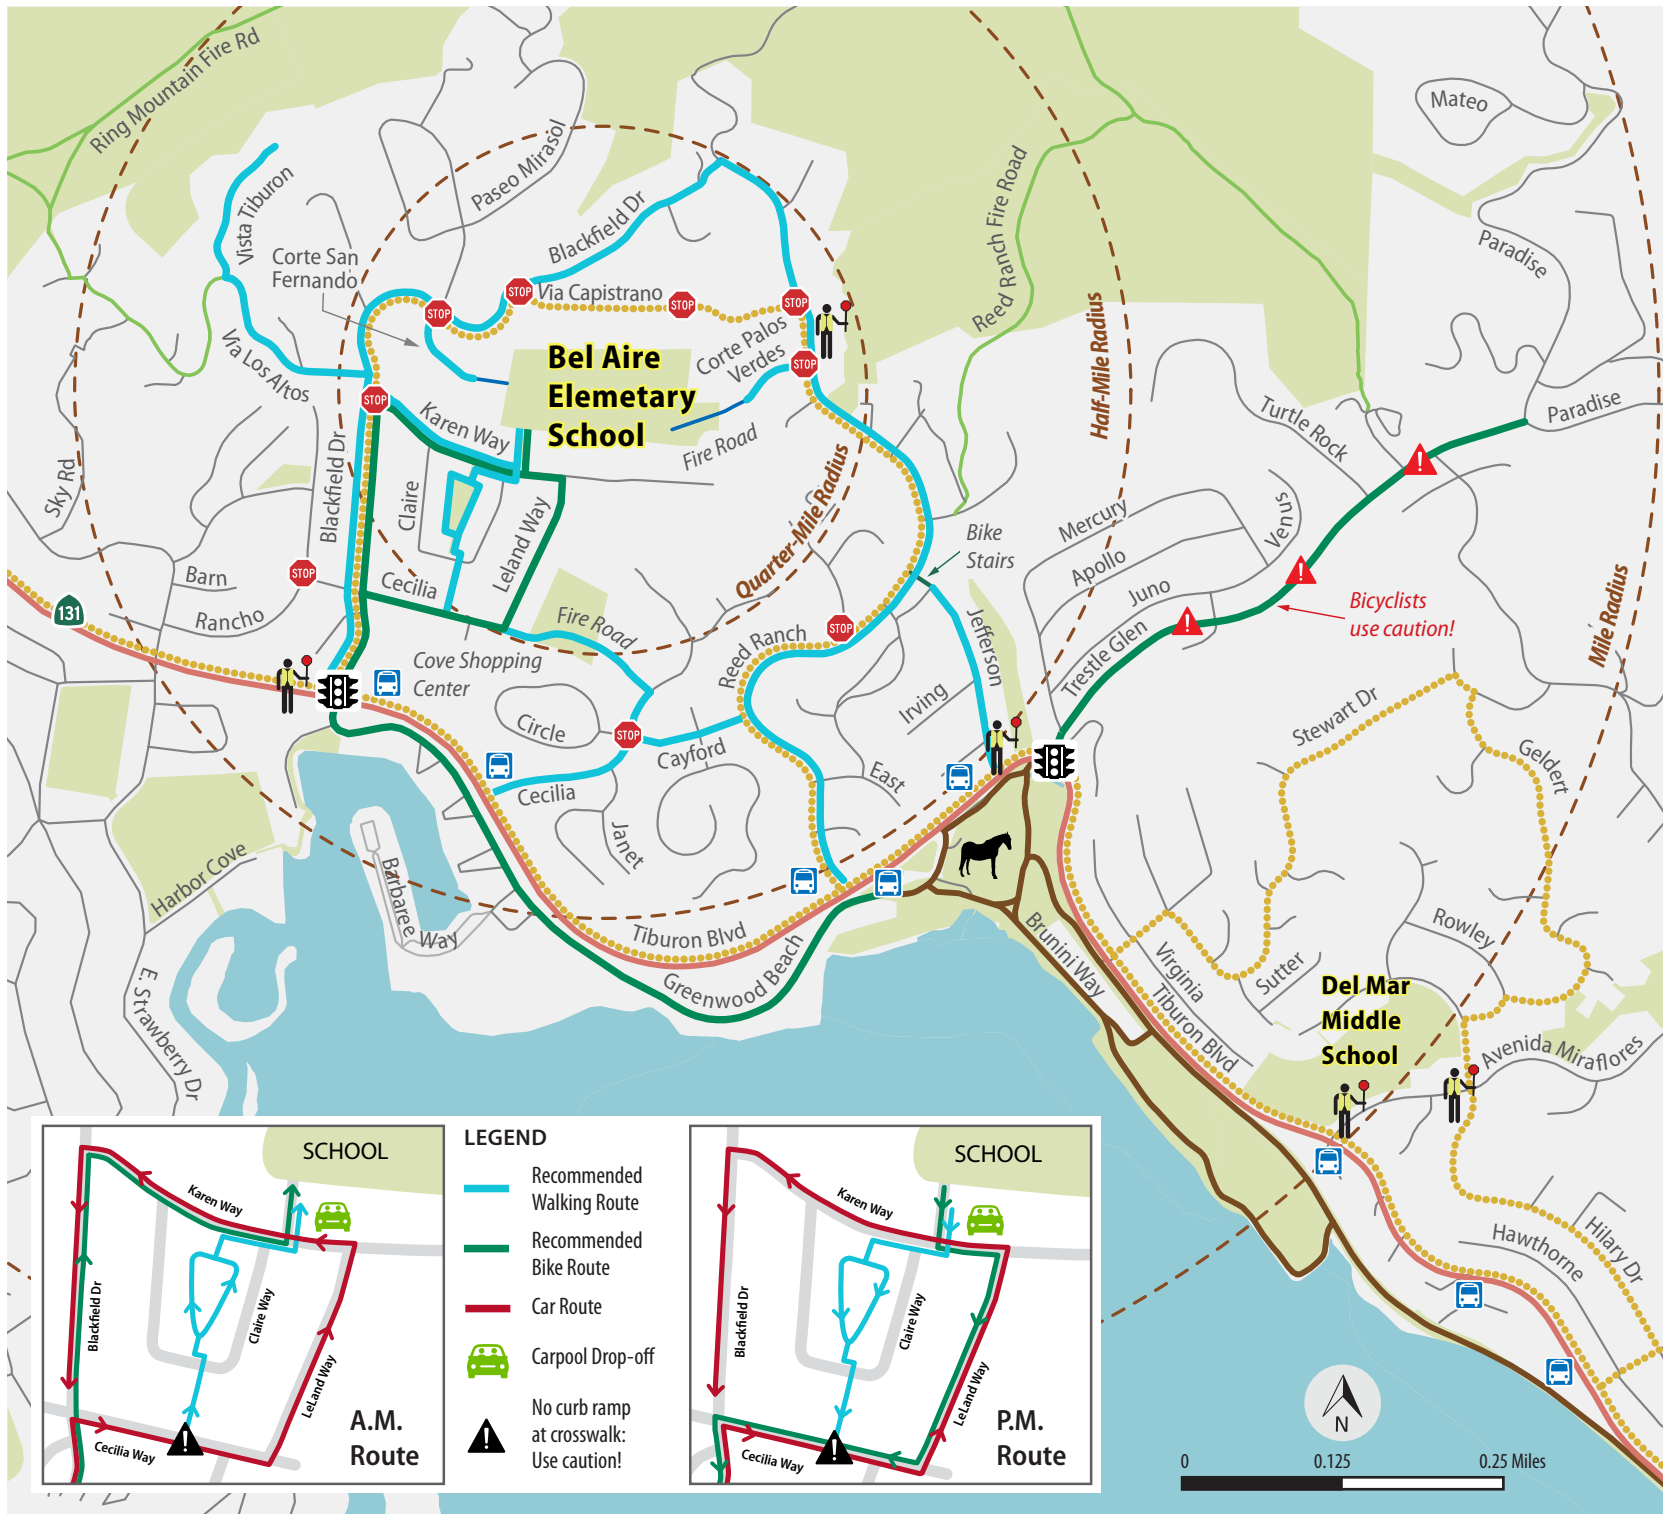

# Suggested Routes to School

## BEL AIRE ELEMENTARY SCHOOL

Reed Unified School District

**LEGEND**

- Recommended Walking Routes
- Recommended Bike Route
- Multi-use Trail
- Fire Roads/Trails
- All-way Stop
- Traffic Signals
- Crossing Guard
- Marin Transit Route 219
- Golden Gate Transit Route 8
- Bus Stop
- Blackie's Pasture drop-off zone. 15 min. bike ride to school.

**SCHOOL**

**A.M. Route**

This inset map shows the A.M. route starting from the school and heading south on Blackfield Dr, then east on Cecilia Way, south on Leland Way, and east on Karen Way back to the school. It highlights recommended walking routes in blue and recommended bike routes in green. A carpool drop-off zone is marked with a green car icon on Karen Way. A warning triangle is shown at the intersection of Cecilia Way and Leland Way.

**LEGEND**

- Recommended Walking Route
- Recommended Bike Route
- Car Route
- Carpool Drop-off
- No curb ramp at crosswalk: Use caution!

**SCHOOL**

**P.M. Route**

This inset map shows the P.M. route starting from the school and heading south on Blackfield Dr, then east on Cecilia Way, south on Leland Way, and east on Karen Way back to the school. It highlights recommended walking routes in blue and recommended bike routes in green. A carpool drop-off zone is marked with a green car icon on Karen Way. A warning triangle is shown at the intersection of Cecilia Way and Leland Way.