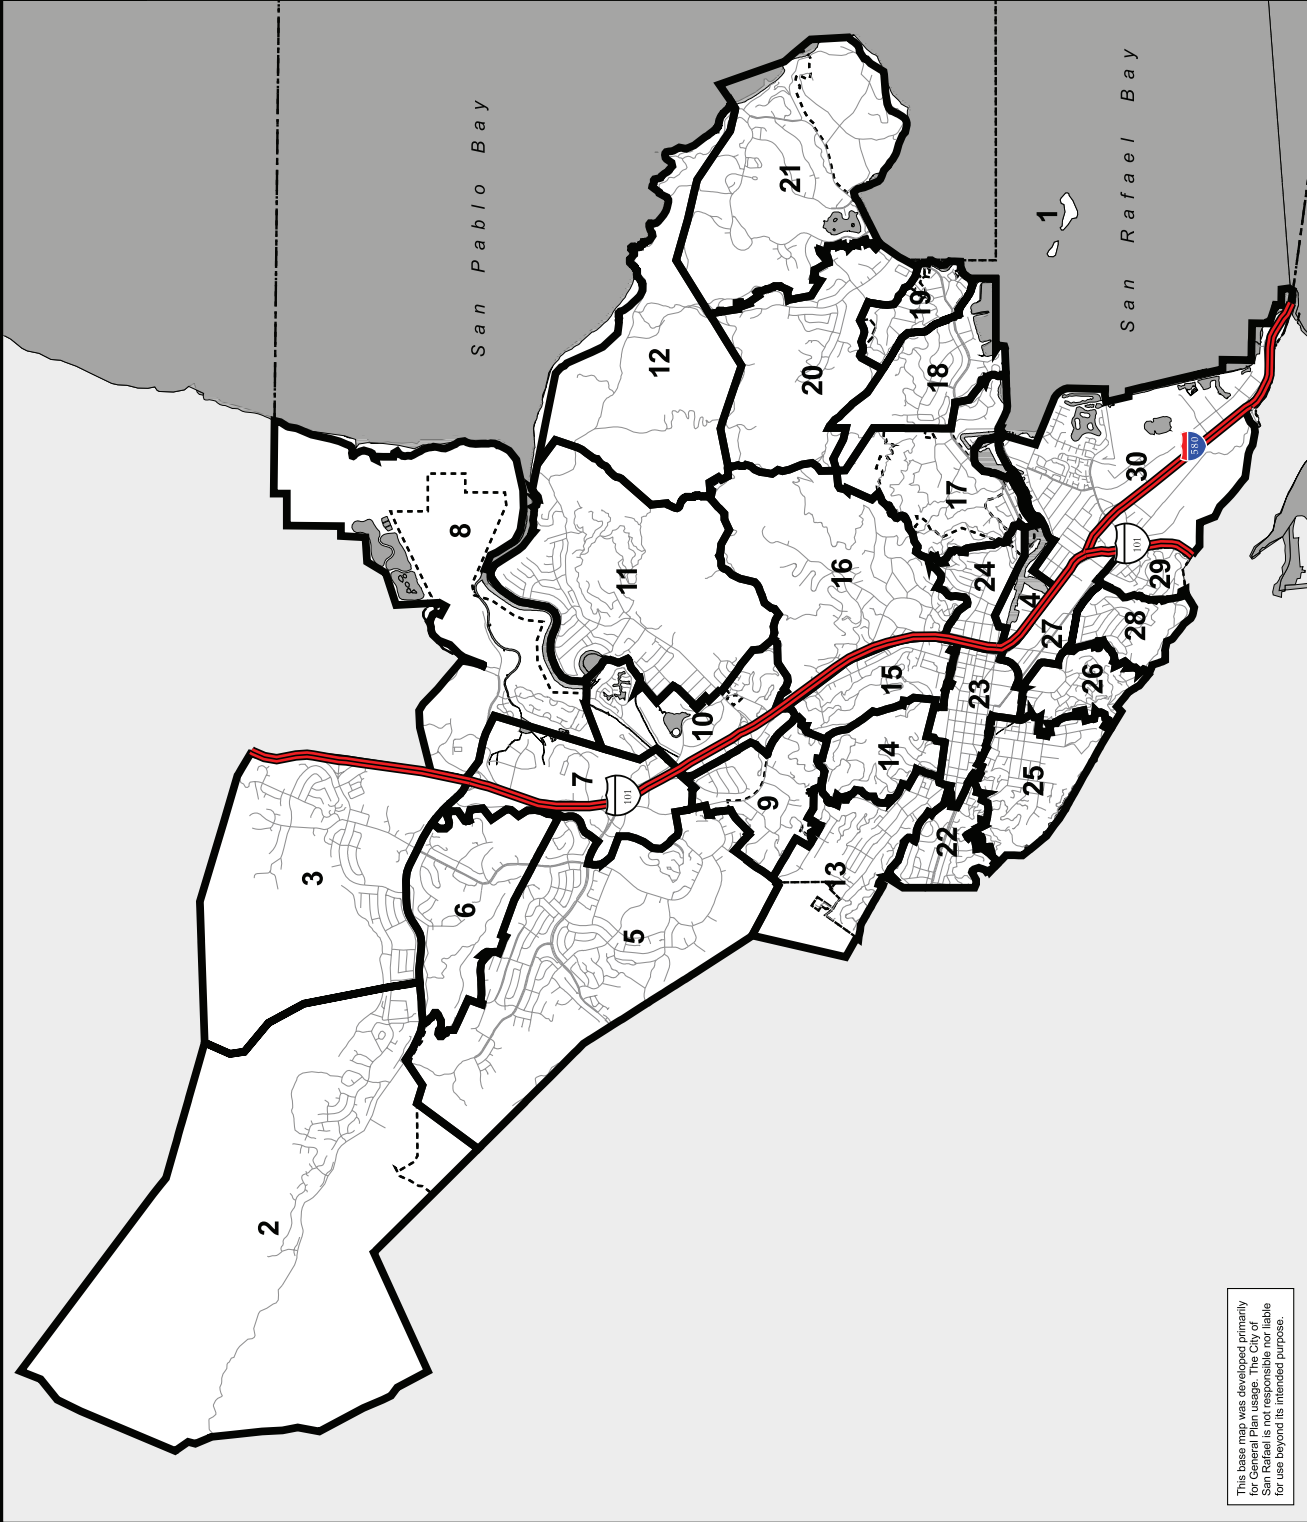

San Rafael Neighborhoods

1. Bay Islands
2. Lucas Valley
3. Marinwood
4. Canal Waterfront
5. Terra Linda
6. Mont Marin/San Rafael Park
7. North San Rafael Commercial Center
8. Smith Ranch
9. Rafael Meadows/Los Ranchitos
10. Civic Center
11. Santa Venetia
12. China Camp
13. Sun Valley
14. Fairhills
15. Lincoln/San Rafael Hill
16. Dominican/Black Canyon
17. Country Club
18. Loch Lomond
19. Bayside Acres
20. Glenwood
21. Peacock Gap
22. West End
23. Downtown
24. Montecito/Happy Valley
25. Gerstle Park
26. Picnic Valley
27. Francisco Boulevard West
28. Bret Harte
29. California Park
30. Canal